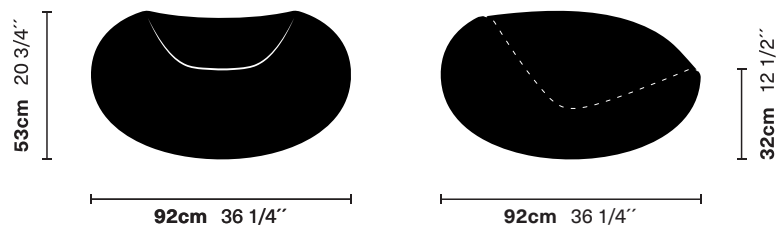

Pastil

Designed by Eero Aarnio 1967

Eero made the first prototype of the Pastil out of polystyrene, which helped him to verify the measurements, ergonomics and rocking ability. In 1968 he received the American Industrial Award for its comfortable form and unique aesthetic.

Dimensions:

92 cm width x 92 cm depth x 53 cm height

Weight:

Net weight: 12 kg
Gross weight: 15 kg

Materials:

Fibreglass, Gelcoat finish

Colours:

- | | |
|---|--|
|  Green RAL 1107070 |  White RAL 9016 |
|  Yellow RAL 1003 |  Orange RAL 2011 |
|  Red RAL 3028 |  Blue RAL 2506040 |
|  Black RAL 9017 |  Pink RAL 3507030 |