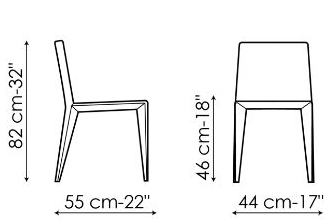

BONALDO

Filly, Filly up, Filly large, Filly large up, Miss Filly, Miss Filly up

Designer: **Bartoli Design**

The outcome of a positive encounter between light geometric planes with a slender and linear base, the Filly collection is a testament to a design dedicated to aesthetic perfection and functionality. In the version upholstered entirely in fabric, leather, eco-leather or emery leather, it shows a more understated face; instead, it reveals a more dynamic look in the variant in which the original metal legs are visible. The Filly high backrest chair is available in the

following versions, for a functional and aesthetically consistent result: with a higher backrest for increased comfort (Filly up) with a wider and more generous seat (Filly large), with a high backrest and large seat (Filly large up), with armrests (Miss Filly and Miss Filly up) or in the stool version (Filly too and Filly up too). In this way, it is possible to choose the model that best suits individual needs without sacrificing Filly's unmistakable style.

Data sheet

Filly

Width: 44cm
Depth: 55cm
Height: 82cm

Filly up

Width: 44cm
Depth: 58cm
Height: 90cm

Filly large

Width: 50cm
Depth: 55cm
Height: 82cm

Filly large up

Width: 50cm
Depth: 55cm
Height: 90cm

Miss Filly

Width: 57cm
Depth: 55cm
Height: 82cm

Miss Filly up

Width: 57cm
Depth: 55cm
Height: 90cm

Finishes

LEGS

Metal