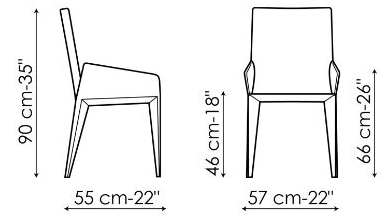

Data sheet

Filly

Width: 44cm
Depth: 55cm
Height: 82cm

Filly up

Width: 44cm
Depth: 58cm
Height: 90cm

Filly large

Width: 50cm
Depth: 55cm
Height: 82cm

Filly large up

Width: 50cm
Depth: 55cm
Height: 90cm

Miss Filly

Width: 57cm
Depth: 55cm
Height: 82cm

Miss Filly up

Width: 57cm
Depth: 55cm
Height: 90cm

Finishes

LEGS

Metal