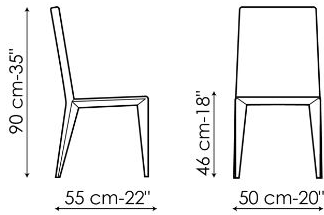

following versions, for a functional and aesthetically consistent result: with a higher backrest for increased comfort (Filly up) with a wider and more generous seat (Filly large), with a high backrest and large seat (Filly large up), with armrests (Miss Filly and Miss Filly up) or in the stool version (Filly too and Filly up too). In this way, it is possible to choose the model that best suits individual needs without sacrificing Filly's unmistakable style.

Data sheet

Filly

Width: 44cm
Depth: 55cm
Height: 82cm

Filly up

Width: 44cm
Depth: 58cm
Height: 90cm

Filly large

Width: 50cm
Depth: 55cm
Height: 82cm

Filly large up

Width: 50cm
Depth: 55cm
Height: 90cm

Miss Filly

Width: 57cm
Depth: 55cm
Height: 82cm

Miss Filly up

Width: 57cm
Depth: 55cm
Height: 90cm

Finishes

LEGS

Metal