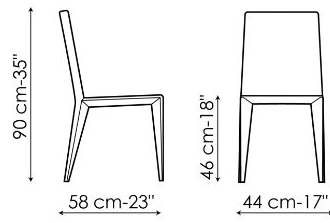

following versions, for a functional and aesthetically consistent result: with a higher backrest for increased comfort (Filly up) with a wider and more generous seat (Filly large), with a high backrest and large seat (Filly large up), with armrests (Miss Filly and Miss Filly up) or in the stool version (Filly too and Filly up too). In this way, it is possible to choose the model that best suits individual needs without sacrificing Filly's unmistakable style.

Data sheet

Filly

Width: 44cm
Depth: 55cm
Height: 82cm

Filly up

Width: 44cm
Depth: 58cm
Height: 90cm

Filly large

Width: 50cm
Depth: 55cm
Height: 82cm

Filly large up

Width: 50cm
Depth: 55cm
Height: 90cm

Miss Filly

Width: 57cm
Depth: 55cm
Height: 82cm

Miss Filly up

Width: 57cm
Depth: 55cm
Height: 90cm

Finishes

LEGS

Metal