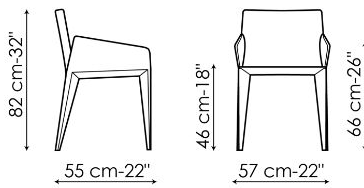

following versions, for a functional and aesthetically consistent result: with a higher backrest for increased comfort (Filly up) with a wider and more generous seat (Filly large), with a high backrest and large seat (Filly large up), with armrests (Miss Filly and Miss Filly up) or in the stool version (Filly too and Filly up too). In this way, it is possible to choose the model that best suits individual needs without sacrificing Filly's unmistakable style.

Data sheet

Filly

Width: 44cm
Depth: 55cm
Height: 82cm

Filly up

Width: 44cm
Depth: 58cm
Height: 90cm

Filly large

Width: 50cm
Depth: 55cm
Height: 82cm

Filly large up

Width: 50cm
Depth: 55cm
Height: 90cm

Miss Filly

Width: 57cm
Depth: 55cm
Height: 82cm

Miss Filly up

Width: 57cm
Depth: 55cm
Height: 90cm

Finishes

LEGS

Metal