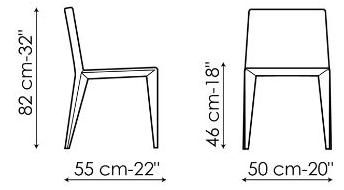

following versions, for a functional and aesthetically consistent result: with a higher backrest for increased comfort (Filly up) with a wider and more generous seat (Filly large), with a high backrest and large seat (Filly large up), with armrests (Miss Filly and Miss Filly up) or in the stool version (Filly too and Filly up too). In this way, it is possible to choose the model that best suits individual needs without sacrificing Filly's unmistakable style.

Data sheet

Filly

Width: 44cm
Depth: 55cm
Height: 82cm

Filly up

Width: 44cm
Depth: 58cm
Height: 90cm

Filly large

Width: 50cm
Depth: 55cm
Height: 82cm

Filly large up

Width: 50cm
Depth: 55cm
Height: 90cm

Miss Filly

Width: 57cm
Depth: 55cm
Height: 82cm

Miss Filly up

Width: 57cm
Depth: 55cm
Height: 90cm

Finishes

LEGS

Metal