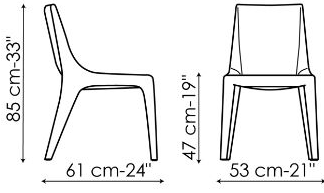

BONALDO

Tip Toe

Tip Toe is a design chair fully upholstered in leather or eco-leather. Elegant and perfectly at home in settings with various style connotations, it is particularly comfortable, thanks to generous dimensions and the cold foamed polyurethane padding. The result of a sophisticated design based on

ergonomic shapes, Tip Toe has a large seat designed to offer maximum comfort and make every moment of conviviality pleasant. Sophisticated and essential at the same time, in harmony between memory and modernity, the collection is suitable for both the dining room and the office.

Data sheet

Tip Toe

Width: 53cm

Depth: 61cm

Height: 85cm

Finishes

Materials, fabrics, leathers, colors and finishes are approximate and may slightly differ from actual ones. You can find the complete collection of Bonaldo fabrics and leathers on the website <https://www.bonaldo.biz/>