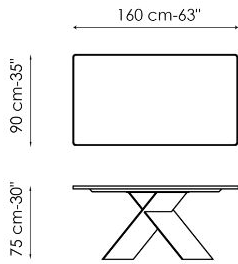

Data sheet

Width: 160cm
Depth: 90cm
Height: \pm 75cm

Width: 180cm
Depth: 90cm
Height: \pm 75cm

Width: 200cm
Depth: 100cm
Height: \pm 75cm

Width: 220cm
Depth: 100cm
Height: \pm 75cm

Width: 250cm
Depth: 100cm
Height: \pm 75cm

Width: 300cm
Depth: 100-108cm
Height: \pm 75cm

Width: 300cm
Depth: 120cm
Height: \pm 75cm

Width: 200cm
Depth: 108cm
Height: \pm 75cm

Width: 250cm
Depth: 112cm
Height: \pm 75cm

Width: 300cm
 Depth: 120cm
 Height: ± 75cm

Width: 160-240cm
 Depth: 90cm
 Height: ± 75cm

Width: 180-260cm
 Depth: 90cm
 Height: ± 75cm

Width: 200-300cm
 Depth: 100cm
 Height: ± 75cm

Finishes

RECTANGULAR TOP

Wood

Veneered wood
Walnut Canaletto

Veneered wood
Brushed natural oak