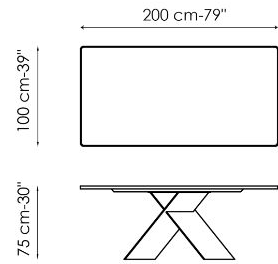

Data sheet

Width: 160cm
Depth: 90cm
Height: \pm 75cm

Width: 180cm
Depth: 90cm
Height: \pm 75cm

Width: 200cm
Depth: 100cm
Height: \pm 75cm

Width: 220cm
Depth: 100cm
Height: \pm 75cm

Width: 250cm
Depth: 100cm
Height: \pm 75cm

Width: 300cm
Depth: 100-108cm
Height: \pm 75cm

Width: 300cm
Depth: 120cm
Height: \pm 75cm

Width: 200cm
Depth: 108cm
Height: \pm 75cm

Width: 250cm
Depth: 112cm
Height: \pm 75cm

Width: 300cm
 Depth: 120cm
 Height: ± 75cm

Width: 160-240cm
 Depth: 90cm
 Height: ± 75cm

Width: 180-260cm
 Depth: 90cm
 Height: ± 75cm

Width: 200-300cm
 Depth: 100cm
 Height: ± 75cm

Finishes

RECTANGULAR TOP

Wood

Veneered wood
Walnut Canaletto

Veneered wood
Brushed natural oak