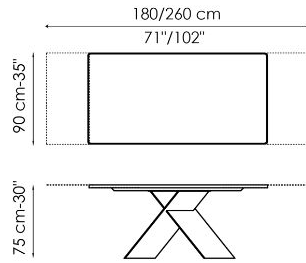

Data sheet

Width: 160cm
Depth: 90cm
Height: \pm 75cm

Width: 180cm
Depth: 90cm
Height: \pm 75cm

Width: 200cm
Depth: 100cm
Height: \pm 75cm

Width: 220cm
Depth: 100cm
Height: \pm 75cm

Width: 250cm
Depth: 100cm
Height: \pm 75cm

Width: 300cm
Depth: 100-108cm
Height: \pm 75cm

Width: 300cm
Depth: 120cm
Height: \pm 75cm

Width: 200cm
Depth: 108cm
Height: \pm 75cm

Width: 250cm
Depth: 112cm
Height: \pm 75cm

Width: 300cm
 Depth: 120cm
 Height: ± 75cm

Width: 160-240cm
 Depth: 90cm
 Height: ± 75cm

Width: 180-260cm
 Depth: 90cm
 Height: ± 75cm

Width: 200-300cm
 Depth: 100cm
 Height: ± 75cm

Finishes

RECTANGULAR TOP

Wood

Veneered wood
Walnut Canaletto

Veneered wood
Brushed natural oak