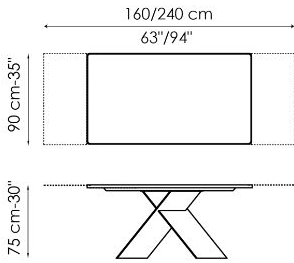

Data sheet

Width: 160cm
Depth: 90cm
Height: \pm 75cm

Width: 180cm
Depth: 90cm
Height: \pm 75cm

Width: 200cm
Depth: 100cm
Height: \pm 75cm

Width: 220cm
Depth: 100cm
Height: \pm 75cm

Width: 250cm
Depth: 100cm
Height: \pm 75cm

Width: 300cm
Depth: 100-108cm
Height: \pm 75cm

Width: 300cm
Depth: 120cm
Height: \pm 75cm

Width: 200cm
Depth: 108cm
Height: \pm 75cm

Width: 250cm
Depth: 112cm
Height: \pm 75cm

Width: 300cm
 Depth: 120cm
 Height: ± 75cm

Width: 160-240cm
 Depth: 90cm
 Height: ± 75cm

Width: 180-260cm
 Depth: 90cm
 Height: ± 75cm

Width: 200-300cm
 Depth: 100cm
 Height: ± 75cm

Finishes

RECTANGULAR TOP

Wood

Veneered wood
Walnut Canaletto

Veneered wood
Brushed natural oak