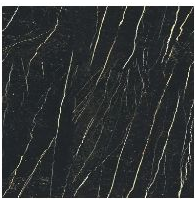

Mat ceramic
Graphite grey

Mat ceramic
Ardesia grey

Mat ceramic
Laurent

Glossy ceramic
Imperial grey

Glossy ceramic
Black Onyx

Glossy ceramic
Mountain peak

Glossy ceramic
Rosso imperiale

BARREL-SHAPED TOP

Silk finish ceramic
Calacatta macchia
vecchia

Mat ceramic
Laurent

Glossy ceramic
Imperial grey

Glossy ceramic
Black Onyx

Glossy ceramic
Mountain peak

Glossy ceramic
Rosso imperiale

LEAF TABLE TOP

Wood

Veneered wood
Walnut Canaletto

Veneered wood
Brushed natural oak

Veneered wood
Brushed coal oak

Ceramic

Mat ceramic
Ardesia grey

Glossy ceramic
Calacatta

Silk finish ceramic
Calacatta macchia
vecchia

Mat ceramic
Graphite grey

Mat ceramic
Iridium white

Mat ceramic
Laurent

Glossy ceramic
Imperial grey

Glossy ceramic
Black Onyx

Glossy ceramic
Mountain peak

Glossy ceramic
Rosso imperiale

BASE

Metal