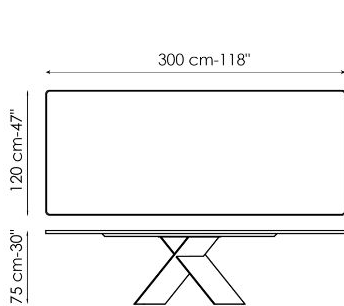

Data sheet

Width: 160cm
Depth: 90cm
Height: \pm 75cm

Width: 180cm
Depth: 90cm
Height: \pm 75cm

Width: 200cm
Depth: 100cm
Height: \pm 75cm

Width: 220cm
Depth: 100cm
Height: \pm 75cm

Width: 250cm
Depth: 100cm
Height: \pm 75cm

Width: 300cm
Depth: 100-108cm
Height: \pm 75cm

Width: 300cm
Depth: 120cm
Height: \pm 75cm

Width: 200cm
Depth: 108cm
Height: \pm 75cm

Width: 250cm
Depth: 112cm
Height: \pm 75cm

Width: 300cm
 Depth: 120cm
 Height: ± 75cm

Width: 160-240cm
 Depth: 90cm
 Height: ± 75cm

Width: 180-260cm
 Depth: 90cm
 Height: ± 75cm

Width: 200-300cm
 Depth: 100cm
 Height: ± 75cm

Finishes

RECTANGULAR TOP

Wood

Veneered wood
Walnut Canaletto

Veneered wood
Brushed natural oak