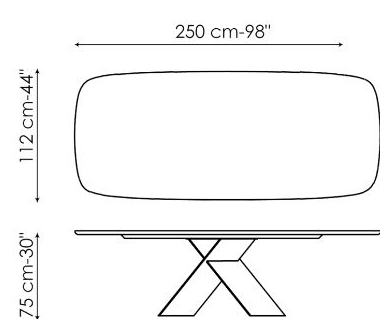

Data sheet

Width: 160cm
Depth: 90cm
Height: \pm 75cm

Width: 180cm
Depth: 90cm
Height: \pm 75cm

Width: 200cm
Depth: 100cm
Height: \pm 75cm

Width: 220cm
Depth: 100cm
Height: \pm 75cm

Width: 250cm
Depth: 100cm
Height: \pm 75cm

Width: 300cm
Depth: 100-108cm
Height: \pm 75cm

Width: 300cm
Depth: 120cm
Height: \pm 75cm

Width: 200cm
Depth: 108cm
Height: \pm 75cm

Width: 250cm
Depth: 112cm
Height: \pm 75cm

Width: 300cm
 Depth: 120cm
 Height: ± 75cm

Width: 160-240cm
 Depth: 90cm
 Height: ± 75cm

Width: 180-260cm
 Depth: 90cm
 Height: ± 75cm

Width: 200-300cm
 Depth: 100cm
 Height: ± 75cm

Finishes

RECTANGULAR TOP

Wood

Veneered wood
Walnut Canaletto

Veneered wood
Brushed natural oak