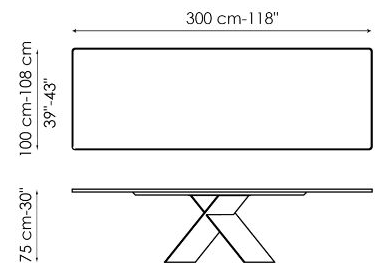

Data sheet

Width: 160cm
Depth: 90cm
Height: \pm 75cm

Width: 180cm
Depth: 90cm
Height: \pm 75cm

Width: 200cm
Depth: 100cm
Height: \pm 75cm

Width: 220cm
Depth: 100cm
Height: \pm 75cm

Width: 250cm
Depth: 100cm
Height: \pm 75cm

Width: 300cm
Depth: 100-108cm
Height: \pm 75cm

Width: 300cm
Depth: 120cm
Height: \pm 75cm

Width: 200cm
Depth: 108cm
Height: \pm 75cm

Width: 250cm
Depth: 112cm
Height: \pm 75cm

Width: 300cm
 Depth: 120cm
 Height: ± 75cm

Width: 160-240cm
 Depth: 90cm
 Height: ± 75cm

Width: 180-260cm
 Depth: 90cm
 Height: ± 75cm

Width: 200-300cm
 Depth: 100cm
 Height: ± 75cm

Finishes

RECTANGULAR TOP

Wood

Veneered wood
Walnut Canaletto

Veneered wood
Brushed natural oak