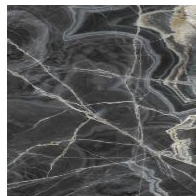

Wood with natural edges
American walnut

Solid wood
American walnut

Solid wood
Brushed natural oak

Solid wood
Brushed coal oak

Ceramic

Silk finish ceramic
Calacatta macchia vecchia

Glossy ceramic
Calacatta

Mat ceramic
Iridium white

Mat ceramic
Graphite grey

Mat ceramic
Ardesia grey

Mat ceramic
Laurent

Glossy ceramic
Imperial grey

Glossy ceramic
Black Onyx

Glossy ceramic
Mountain peak

Glossy ceramic
Rosso imperiale

BARREL-SHAPED TOP

Wood

Solid wood
Walnut Canaletto

Solid wood
American walnut

Solid wood
Brushed coal oak

Solid wood
Brushed natural oak

Ceramic

Mat ceramic
Ardesia grey

Glossy ceramic
Calacatta

Silk finish ceramic
Calacatta macchia
vecchia

Mat ceramic
Laurent

Glossy ceramic
Imperial grey

Glossy ceramic
Black Onyx

Glossy ceramic
Mountain peak

Glossy ceramic
Rosso imperiale

LEAF TABLE TOP

Wood