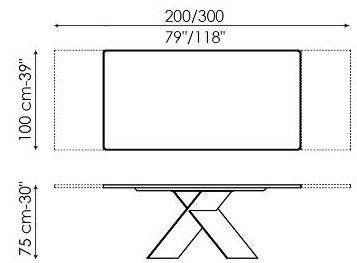

Data sheet

Width: 160cm
Depth: 90cm
Height: \pm 75cm

Width: 180cm
Depth: 90cm
Height: \pm 75cm

Width: 200cm
Depth: 100cm
Height: \pm 75cm

Width: 220cm
Depth: 100cm
Height: \pm 75cm

Width: 250cm
Depth: 100cm
Height: \pm 75cm

Width: 300cm
Depth: 100-108cm
Height: \pm 75cm

Width: 300cm
Depth: 120cm
Height: \pm 75cm

Width: 200cm
Depth: 108cm
Height: \pm 75cm

Width: 250cm
Depth: 112cm
Height: \pm 75cm

Width: 300cm
 Depth: 120cm
 Height: ± 75cm

Width: 160-240cm
 Depth: 90cm
 Height: ± 75cm

Width: 180-260cm
 Depth: 90cm
 Height: ± 75cm

Width: 200-300cm
 Depth: 100cm
 Height: ± 75cm

Finishes

RECTANGULAR TOP

Wood

Veneered wood
Walnut Canaletto

Veneered wood
Brushed natural oak