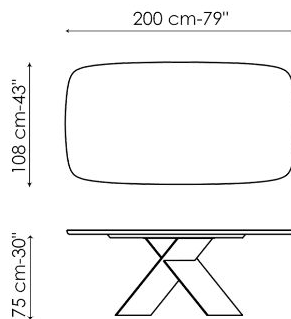

Data sheet

Width: 160cm
Depth: 90cm
Height: \pm 75cm

Width: 180cm
Depth: 90cm
Height: \pm 75cm

Width: 200cm
Depth: 100cm
Height: \pm 75cm

Width: 220cm
Depth: 100cm
Height: \pm 75cm

Width: 250cm
Depth: 100cm
Height: \pm 75cm

Width: 300cm
Depth: 100-108cm
Height: \pm 75cm

Width: 300cm
Depth: 120cm
Height: \pm 75cm

Width: 200cm
Depth: 108cm
Height: \pm 75cm

Width: 250cm
Depth: 112cm
Height: \pm 75cm

Width: 300cm
 Depth: 120cm
 Height: ± 75cm

Width: 160-240cm
 Depth: 90cm
 Height: ± 75cm

Width: 180-260cm
 Depth: 90cm
 Height: ± 75cm

Width: 200-300cm
 Depth: 100cm
 Height: ± 75cm

Finishes

RECTANGULAR TOP

Wood

Veneered wood
Walnut Canaletto

Veneered wood
Brushed natural oak