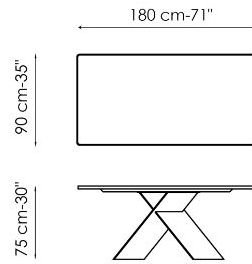

Data sheet

Width: 160cm
Depth: 90cm
Height: \pm 75cm

Width: 180cm
Depth: 90cm
Height: \pm 75cm

Width: 200cm
Depth: 100cm
Height: \pm 75cm

Width: 220cm
Depth: 100cm
Height: \pm 75cm

Width: 250cm
Depth: 100cm
Height: \pm 75cm

Width: 300cm
Depth: 100-108cm
Height: \pm 75cm

Width: 300cm
Depth: 120cm
Height: \pm 75cm

Width: 200cm
Depth: 108cm
Height: \pm 75cm

Width: 250cm
Depth: 112cm
Height: \pm 75cm

Width: 300cm
 Depth: 120cm
 Height: ± 75cm

Width: 160-240cm
 Depth: 90cm
 Height: ± 75cm

Width: 180-260cm
 Depth: 90cm
 Height: ± 75cm

Width: 200-300cm
 Depth: 100cm
 Height: ± 75cm

Finishes

RECTANGULAR TOP

Wood

Veneered wood
Walnut Canaletto

Veneered wood
Brushed natural oak