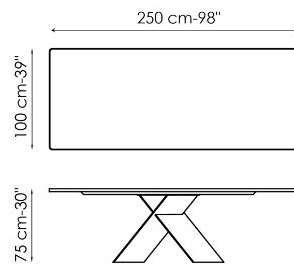

Data sheet

Width: 160cm
Depth: 90cm
Height: \pm 75cm

Width: 180cm
Depth: 90cm
Height: \pm 75cm

Width: 200cm
Depth: 100cm
Height: \pm 75cm

Width: 220cm
Depth: 100cm
Height: \pm 75cm

Width: 250cm
Depth: 100cm
Height: \pm 75cm

Width: 300cm
Depth: 100-108cm
Height: \pm 75cm

Width: 300cm
Depth: 120cm
Height: \pm 75cm

Width: 200cm
Depth: 108cm
Height: \pm 75cm

Width: 250cm
Depth: 112cm
Height: \pm 75cm

Width: 300cm
 Depth: 120cm
 Height: ± 75cm

Width: 160-240cm
 Depth: 90cm
 Height: ± 75cm

Width: 180-260cm
 Depth: 90cm
 Height: ± 75cm

Width: 200-300cm
 Depth: 100cm
 Height: ± 75cm

Finishes

RECTANGULAR TOP

Wood

Veneered wood
Walnut Canaletto

Veneered wood
Brushed natural oak