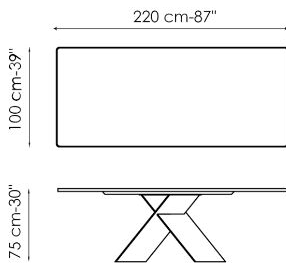

Data sheet

Width: 160cm
Depth: 90cm
Height: \pm 75cm

Width: 180cm
Depth: 90cm
Height: \pm 75cm

Width: 200cm
Depth: 100cm
Height: \pm 75cm

Width: 220cm
Depth: 100cm
Height: \pm 75cm

Width: 250cm
Depth: 100cm
Height: \pm 75cm

Width: 300cm
Depth: 100-108cm
Height: \pm 75cm

Width: 300cm
Depth: 120cm
Height: \pm 75cm

Width: 200cm
Depth: 108cm
Height: \pm 75cm

Width: 250cm
Depth: 112cm
Height: \pm 75cm

Width: 300cm
 Depth: 120cm
 Height: ± 75cm

Width: 160-240cm
 Depth: 90cm
 Height: ± 75cm

Width: 180-260cm
 Depth: 90cm
 Height: ± 75cm

Width: 200-300cm
 Depth: 100cm
 Height: ± 75cm

Finishes

RECTANGULAR TOP

Wood

Veneered wood
Walnut Canaletto

Veneered wood
Brushed natural oak