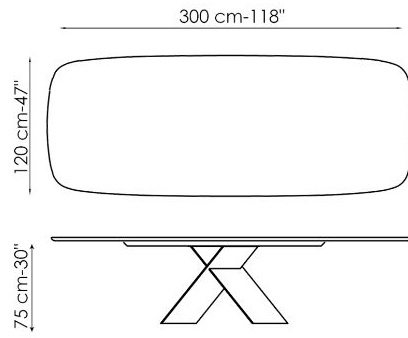

Data sheet

Width: 160cm
Depth: 90cm
Height: \pm 75cm

Width: 180cm
Depth: 90cm
Height: \pm 75cm

Width: 200cm
Depth: 100cm
Height: \pm 75cm

Width: 220cm
Depth: 100cm
Height: \pm 75cm

Width: 250cm
Depth: 100cm
Height: \pm 75cm

Width: 300cm
Depth: 100-108cm
Height: \pm 75cm

Width: 300cm
Depth: 120cm
Height: \pm 75cm

Width: 200cm
Depth: 108cm
Height: \pm 75cm

Width: 250cm
Depth: 112cm
Height: \pm 75cm

Width: 300cm
 Depth: 120cm
 Height: ± 75cm

Width: 160-240cm
 Depth: 90cm
 Height: ± 75cm

Width: 180-260cm
 Depth: 90cm
 Height: ± 75cm

Width: 200-300cm
 Depth: 100cm
 Height: ± 75cm

Finishes

RECTANGULAR TOP

Wood

Veneered wood
Walnut Canaletto

Veneered wood
Brushed natural oak