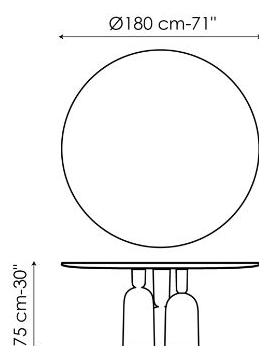

Data sheet

Width: 200cm
Depth: 108cm
Height: \pm 75cm

Width: 250cm
Depth: 112cm
Height: \pm 75cm

Width: 280cm
Depth: 115cm
Height: \pm 75cm

Width: 300cm
Depth: 120cm
Height: \pm 75cm

Width: 300cm
Depth: 140cm
Height: \pm 75cm

Width: 140cm
Depth: 140cm
Height: \pm 75cm

Width: 160cm
Depth: 160cm
Height: \pm 75cm

Width: 180cm
Depth: 180cm
Height: \pm 75cm

Finishes

BARREL-SHAPED TOP

Wood

Veneered wood
Walnut Canaletto

Solid wood
American walnut