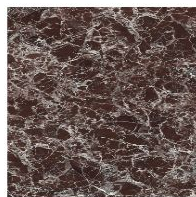

Width: 140cm
Depth: 140cm
Height: \pm 75cm

Width: 160cm
Depth: 160cm
Height: \pm 75cm

Width: 180cm
Depth: 180cm
Height: \pm 75cm

Finishes

BARREL-SHAPED TOP

Wood

Veneered wood
Walnut Canaletto

Solid wood
American walnut

Solid wood
Brushed natural oak

Solid wood
Brushed coal oak

Ceramic

Silk finish ceramic
Calacatta macchia
vecchia

Glossy ceramic
Calacatta

Mat ceramic
Ardesia grey

Mat ceramic
Laurent

Glossy ceramic
Imperial grey

Glossy ceramic
Black Onyx

Glossy ceramic
Mountain peak

Glossy ceramic
Rosso imperiale

Marble

Marble
Carrara

Marble
Calacatta

Marble
Emperador

Marble
Marquina