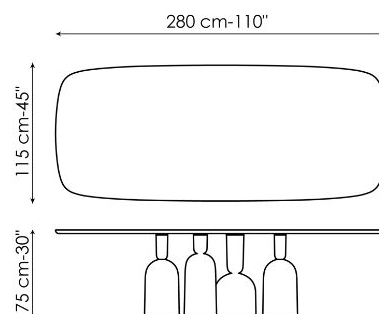

Data sheet

Width: 200cm
Depth: 108cm
Height: \pm 75cm

Width: 250cm
Depth: 112cm
Height: \pm 75cm

Width: 280cm
Depth: 115cm
Height: \pm 75cm

Width: 300cm
Depth: 120cm
Height: \pm 75cm

Width: 300cm
Depth: 140cm
Height: \pm 75cm

Width: 140cm
Depth: 140cm
Height: \pm 75cm

Width: 160cm
Depth: 160cm
Height: \pm 75cm

Width: 180cm
Depth: 180cm
Height: \pm 75cm

Finishes

BARREL-SHAPED TOP

Wood

Veneered wood
Walnut Canaletto

Solid wood
American walnut