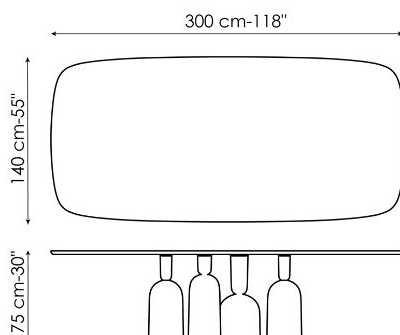

Data sheet

Width: 200cm
Depth: 108cm
Height: \pm 75cm

Width: 250cm
Depth: 112cm
Height: \pm 75cm

Width: 280cm
Depth: 115cm
Height: \pm 75cm

Width: 300cm
Depth: 120cm
Height: \pm 75cm

Width: 300cm
Depth: 140cm
Height: \pm 75cm

Width: 140cm
Depth: 140cm
Height: \pm 75cm

Width: 160cm
Depth: 160cm
Height: \pm 75cm

Width: 180cm
Depth: 180cm
Height: \pm 75cm

Finishes

BARREL-SHAPED TOP

Wood

Veneered wood
Walnut Canaletto

Solid wood
American walnut