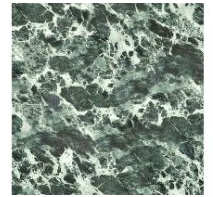

Ceramic

Mat ceramic
Ardesia grey

Silk finish ceramic
Calacatta macchia
vecchia

Glossy ceramic
Calacatta

Mat ceramic
Laurent

Glossy ceramic
Imperial grey

Glossy ceramic
Black Onyx

Glossy ceramic
Mountain peak

Glossy ceramic
Rosso imperiale

Marble

Marble
Calacatta

Marble
Carrara

Marble
Emperador

Marble
Marquinia

Marble
Saint Denis

Marble
Rosso Carpazi

Marble
Fior di bosco

BASE

Metal

Painted metal
Mat white

Painted metal
Mat dove grey

Painted metal
Supreme anthracite

Painted metal
Mat black

Painted metal
Mat brown