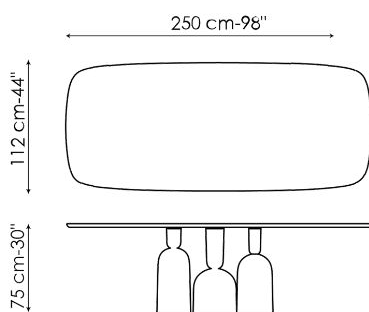

Data sheet

Width: 200cm
Depth: 108cm
Height: \pm 75cm

Width: 250cm
Depth: 112cm
Height: \pm 75cm

Width: 280cm
Depth: 115cm
Height: \pm 75cm

Width: 300cm
Depth: 120cm
Height: \pm 75cm

Width: 300cm
Depth: 140cm
Height: \pm 75cm

Width: 140cm
Depth: 140cm
Height: \pm 75cm

Width: 160cm
Depth: 160cm
Height: \pm 75cm

Width: 180cm
Depth: 180cm
Height: \pm 75cm

Finishes

BARREL-SHAPED TOP

Wood

Veneered wood
Walnut Canaletto

Solid wood
American walnut