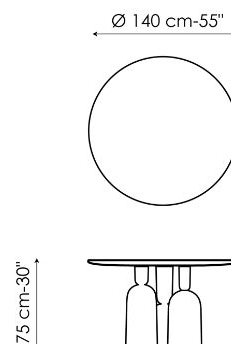

Data sheet

Width: 200cm
Depth: 108cm
Height: \pm 75cm

Width: 250cm
Depth: 112cm
Height: \pm 75cm

Width: 280cm
Depth: 115cm
Height: \pm 75cm

Width: 300cm
Depth: 120cm
Height: \pm 75cm

Width: 300cm
Depth: 140cm
Height: \pm 75cm

Width: 140cm
Depth: 140cm
Height: \pm 75cm

Width: 160cm
Depth: 160cm
Height: \pm 75cm

Width: 180cm
Depth: 180cm
Height: \pm 75cm

Finishes

BARREL-SHAPED TOP

Wood

Veneered wood
Walnut Canaletto

Solid wood
American walnut