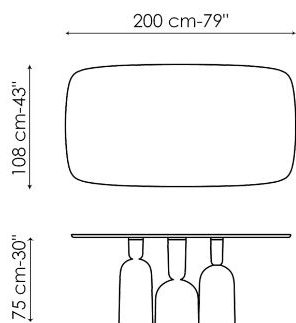

top is a neutral element yet, at the same time, it is the dividing line of the world that it reflects. Flexible lines and careful formal research create a table intended to bring people and ideas together. The base of the Cop table is in painted metal, in a single colour or in burnished, matt brass or matt copper finishes. The fixed top is available in wood, ceramic or marble and can be round or with rounded edges.

Data sheet

Width: 200cm
Depth: 108cm
Height: \pm 75cm

Width: 250cm
Depth: 112cm
Height: \pm 75cm

Width: 280cm
Depth: 115cm
Height: \pm 75cm

Width: 300cm
Depth: 120cm
Height: \pm 75cm

Width: 300cm
Depth: 140cm
Height: \pm 75cm

Width: 140cm
Depth: 140cm
Height: \pm 75cm

Width: 160cm
Depth: 160cm
Height: \pm 75cm

Width: 180cm
Depth: 180cm
Height: \pm 75cm

Finishes

BARREL-SHAPED TOP

Wood

Veneered wood
Walnut Canaletto

Solid wood
American walnut