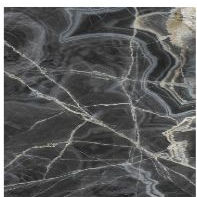

Width: 140cm
Depth: 140cm
Height: \pm 75cm

Width: 160cm
Depth: 160cm
Height: \pm 75cm

Width: 180cm
Depth: 180cm
Height: \pm 75cm

Finishes

BARREL-SHAPED TOP

Wood

Veneered wood
Walnut Canaletto

Solid wood
American walnut

Solid wood
Brushed natural oak

Solid wood
Brushed coal oak

Ceramic

Silk finish ceramic
Calacatta macchia
vecchia

Glossy ceramic
Calacatta

Mat ceramic
Ardesia grey

Mat ceramic
Laurent

Glossy ceramic
Imperial grey

Glossy ceramic
Black Onyx

Glossy ceramic
Mountain peak

Glossy ceramic
Rosso imperiale

Marble

Marble
Carrara

Marble
Calacatta

Marble
Emperador

Marble
Marquina