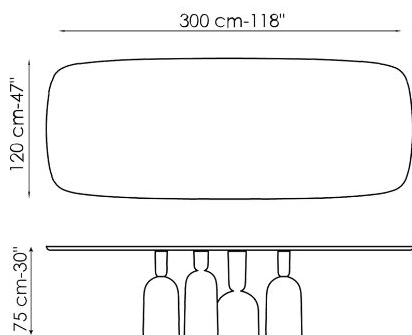

Data sheet

Width: 200cm
Depth: 108cm
Height: \pm 75cm

Width: 250cm
Depth: 112cm
Height: \pm 75cm

Width: 280cm
Depth: 115cm
Height: \pm 75cm

Width: 300cm
Depth: 120cm
Height: \pm 75cm

Width: 300cm
Depth: 140cm
Height: \pm 75cm

Width: 140cm
Depth: 140cm
Height: \pm 75cm

Width: 160cm
Depth: 160cm
Height: \pm 75cm

Width: 180cm
Depth: 180cm
Height: \pm 75cm

Finishes

BARREL-SHAPED TOP

Wood

Veneered wood
Walnut Canaletto

Solid wood
American walnut