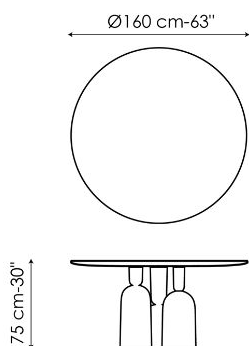

Data sheet

Width: 200cm
Depth: 108cm
Height: \pm 75cm

Width: 250cm
Depth: 112cm
Height: \pm 75cm

Width: 280cm
Depth: 115cm
Height: \pm 75cm

Width: 300cm
Depth: 120cm
Height: \pm 75cm

Width: 300cm
Depth: 140cm
Height: \pm 75cm

Width: 140cm
Depth: 140cm
Height: \pm 75cm

Width: 160cm
Depth: 160cm
Height: \pm 75cm

Width: 180cm
Depth: 180cm
Height: \pm 75cm

Finishes

BARREL-SHAPED TOP

Wood

Veneered wood
Walnut Canaletto

Solid wood
American walnut