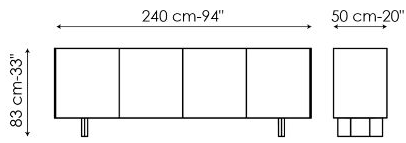

Data sheet

Width: 180cm
Depth: 50cm
Height: 65cm

Width: 180cm
Depth: 50cm
Height: 83cm

Width: 240cm
Depth: 50cm
Height: 65cm

Width: 240cm
Depth: 50cm
Height: 83cm

Finishes

TOP

Ceramic