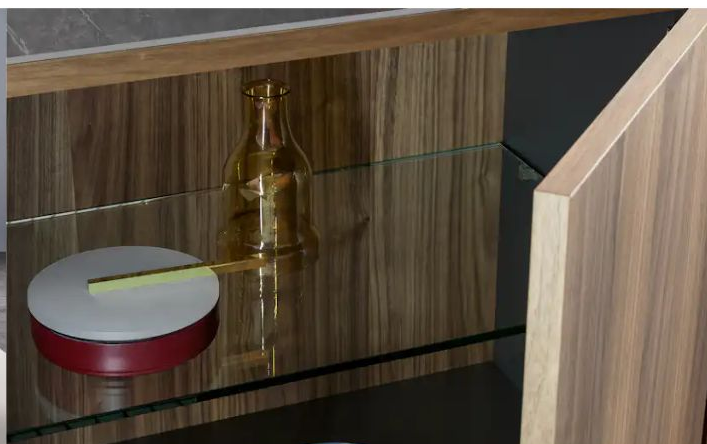

BONALDO

Outline

Designer: **Mario Mazzer**

The distinguishing feature of the Outline living room sideboard is wood, more specifically the warm canaletto walnut finish used for the entire frame. The top, which is slightly inset to emphasize the warmth and the quality of the wood, can be made of two different materials: canaletto walnut, like the frame, or ceramic to create an elegant contrast with the wooden frame. The base is available in two

variants: with low feet, for those who prefer minimal silhouettes, or with diamond-shaped metal feet, for those who prefer objects with a strong personality. Available in versions with three or four doors, Outline stands out for the generous proportions and refined but discreet design, embellished by the choice of valuable materials.