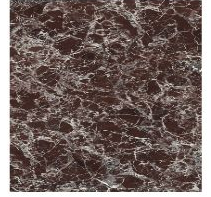

Silk finish ceramic
Calacatta macchia
vecchia

Mat ceramic
Ardesia grey

Glossy ceramic
Black Onyx

Glossy ceramic
Mountain peak

Glossy ceramic
Rosso imperiale

Wood

Veneered wood
Walnut Canaletto

FRAME

Wood

Veneered wood
Walnut Canaletto

FEET

Metal

Painted metal
Mat dove grey

Painted metal
Supreme anthracite

Special Metal

Metal finish
Burnished

Plus Metal

Painted metal
Mat bronze

Painted metal
Mat lead

Painted metal
Mat pearl gold

Materials, fabrics, leathers, colors and finishes are approximate and may slightly differ from actual ones. You can find the complete collection of Bonaldo fabrics and leathers on the website <https://www.bonaldo.biz/>