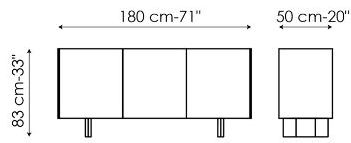

Data sheet

Width: 180cm
Depth: 50cm
Height: 65cm

Width: 180cm
Depth: 50cm
Height: 83cm

Width: 240cm
Depth: 50cm
Height: 65cm

Width: 240cm
Depth: 50cm
Height: 83cm

Finishes

TOP

Ceramic