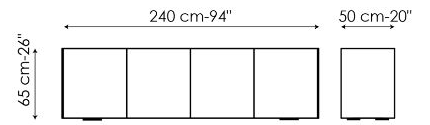

variants: with low feet, for those who prefer minimal silhouettes, or with diamond-shaped metal feet, for those who prefer objects with a strong personality. Available in versions with three or four doors, Outline stands out for the generous proportions and refined but discreet design, embellished by the choice of valuable materials.

Data sheet

Width: 180cm
Depth: 50cm
Height: 65cm

Width: 180cm
Depth: 50cm
Height: 83cm

Width: 240cm
Depth: 50cm
Height: 65cm

Width: 240cm
Depth: 50cm
Height: 83cm

Finishes

TOP

Ceramic