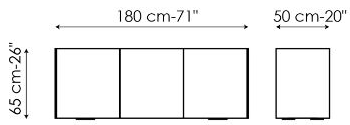

variants: with low feet, for those who prefer minimal silhouettes, or with diamond-shaped metal feet, for those who prefer objects with a strong personality. Available in versions with three or four doors, Outline stands out for the generous proportions and refined but discreet design, embellished by the choice of valuable materials.

Data sheet

Width: 180cm
Depth: 50cm
Height: 65cm

Width: 180cm
Depth: 50cm
Height: 83cm

Width: 240cm
Depth: 50cm
Height: 65cm

Width: 240cm
Depth: 50cm
Height: 83cm

Finishes

TOP

Ceramic