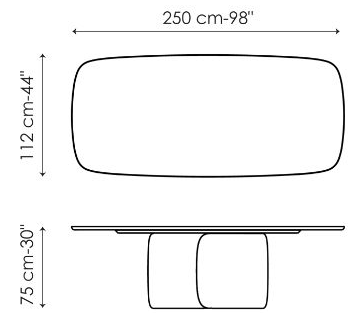

crystal, ceramic or marble - in two forms: round or rectangular with rounded corners. The Mellow modern living room table was created to be the centrepiece of the space, reinterpreting and paying tribute to traditional models from a modern perspective, with large sizes intended for special occasions. To meet office and contract needs, a four-meter-long version of the Mellow table is also available: Mellow 400.

# Data sheet

Width: 180cm  
Depth: 100cm  
Height: ± 75cm

Width: 200cm  
Depth: 108cm  
Height: ± 75cm

Width: 250cm  
Depth: 112cm  
Height: ± 75cm

Width: 280cm  
Depth: 115cm  
Height: ± 75cm

Width: 300cm  
Depth: 120cm  
Height: ± 75cm

Width: 300cm  
Depth: 140cm  
Height: ± 75cm

Width: 400cm  
Depth: 140cm  
Height: 75cm

Width: 120cm  
Depth: 120cm  
Height: ± 75cm

Width: 140cm  
Depth: 140cm  
Height: ± 75cm