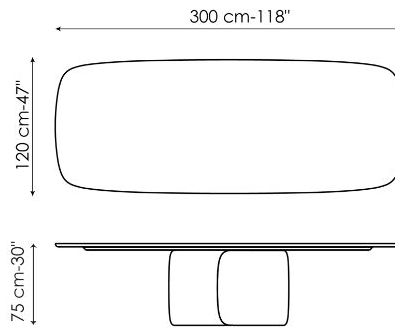

crystal, ceramic or marble - in two forms: round or rectangular with rounded corners. The Mellow modern living room table was created to be the centrepiece of the space, reinterpreting and paying tribute to traditional models from a modern perspective, with large sizes intended for special occasions. To meet office and contract needs, a four-meter-long version of the Mellow table is also available: Mellow 400.

# Data sheet

Width: 180cm  
Depth: 100cm  
Height: ± 75cm

Width: 200cm  
Depth: 108cm  
Height: ± 75cm

Width: 250cm  
Depth: 112cm  
Height: ± 75cm

Width: 280cm  
Depth: 115cm  
Height: ± 75cm

Width: 300cm  
Depth: 120cm  
Height: ± 75cm

Width: 300cm  
Depth: 140cm  
Height: ± 75cm

Width: 400cm  
Depth: 140cm  
Height: 75cm

Width: 120cm  
Depth: 120cm  
Height: ± 75cm

Width: 140cm  
Depth: 140cm  
Height: ± 75cm