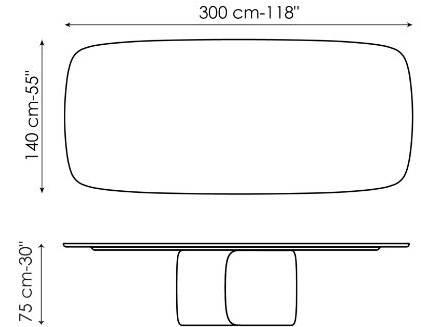

crystal, ceramic or marble - in two forms: round or rectangular with rounded corners. The Mellow modern living room table was created to be the centrepiece of the space, reinterpreting and paying tribute to traditional models from a modern perspective, with large sizes intended for special occasions. To meet office and contract needs, a four-meter-long version of the Mellow table is also available: Mellow 400.

# Data sheet

Width: 180cm  
Depth: 100cm  
Height: ± 75cm

Width: 200cm  
Depth: 108cm  
Height: ± 75cm

Width: 250cm  
Depth: 112cm  
Height: ± 75cm

Width: 280cm  
Depth: 115cm  
Height: ± 75cm

Width: 300cm  
Depth: 120cm  
Height: ± 75cm

Width: 300cm  
Depth: 140cm  
Height: ± 75cm

Width: 400cm  
Depth: 140cm  
Height: 75cm

Width: 120cm  
Depth: 120cm  
Height: ± 75cm

Width: 140cm  
Depth: 140cm  
Height: ± 75cm