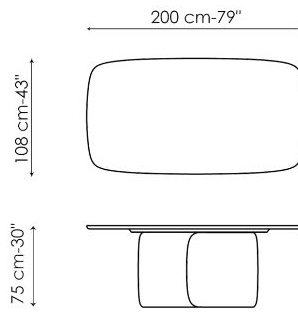

## Mellow

Designer: **Bartoli Design**

Mellow is a fixed table, designed by Bartoli Design, characterised by soft, curvilinear forms, both imposing and sculptural, as its name indicates, an English adjective that means "relaxed, at peace". The original central base, plastic and volumetric, is made up of two different moulded elements in high-density polyurethane, which seem to hold each other in a tight embrace. The top is equally prized and it is available in different finishes of veneered or solid wood,

crystal, ceramic or marble - in two forms: round or rectangular with rounded corners. The Mellow modern living room table was created to be the centrepiece of the space, reinterpreting and paying tribute to traditional models from a modern perspective, with large sizes intended for special occasions. To meet office and contract needs, a four-meter-long version of the Mellow table is also available: Mellow 400.

# Data sheet

Width: 180cm  
Depth: 100cm  
Height: ± 75cm

Width: 200cm  
Depth: 108cm  
Height: ± 75cm

Width: 250cm  
Depth: 112cm  
Height: ± 75cm

Width: 280cm  
Depth: 115cm  
Height: ± 75cm

Width: 300cm  
Depth: 120cm  
Height: ± 75cm

Width: 300cm  
Depth: 140cm  
Height: ± 75cm

Width: 400cm  
Depth: 140cm  
Height: 75cm

Width: 120cm  
Depth: 120cm  
Height: ± 75cm

Width: 140cm  
Depth: 140cm  
Height: ± 75cm