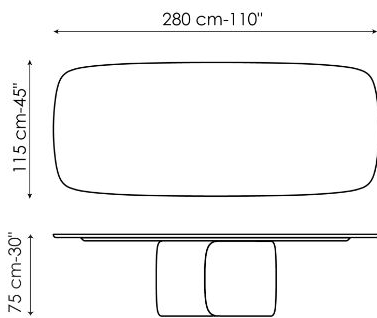

crystal, ceramic or marble - in two forms: round or rectangular with rounded corners. The Mellow modern living room table was created to be the centrepiece of the space, reinterpreting and paying tribute to traditional models from a modern perspective, with large sizes intended for special occasions. To meet office and contract needs, a four-meter-long version of the Mellow table is also available: Mellow 400.

# Data sheet

Width: 180cm  
Depth: 100cm  
Height: ± 75cm

Width: 200cm  
Depth: 108cm  
Height: ± 75cm

Width: 250cm  
Depth: 112cm  
Height: ± 75cm

Width: 280cm  
Depth: 115cm  
Height: ± 75cm

Width: 300cm  
Depth: 120cm  
Height: ± 75cm

Width: 300cm  
Depth: 140cm  
Height: ± 75cm

Width: 400cm  
Depth: 140cm  
Height: 75cm

Width: 120cm  
Depth: 120cm  
Height: ± 75cm

Width: 140cm  
Depth: 140cm  
Height: ± 75cm