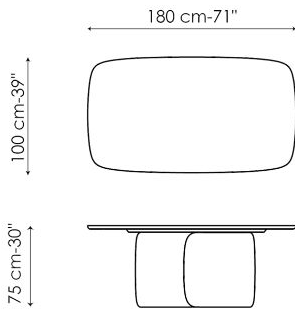

## Mellow

Designer: **Bartoli Design**

Mellow is a fixed table, designed by Bartoli Design, characterised by soft, curvilinear forms, both imposing and sculptural, as its name indicates, an English adjective that means "relaxed, at peace". The original central base, plastic and volumetric, is made up of two different moulded elements in high-density polyurethane, which seem to hold each other in a tight embrace. The top is equally prized and it is available in different finishes of veneered or solid wood,

crystal, ceramic or marble - in two forms: round or rectangular with rounded corners. The Mellow modern living room table was created to be the centrepiece of the space, reinterpreting and paying tribute to traditional models from a modern perspective, with large sizes intended for special occasions. To meet office and contract needs, a four-meter-long version of the Mellow table is also available: Mellow 400.

# Data sheet

Width: 180cm  
Depth: 100cm  
Height: ± 75cm

Width: 200cm  
Depth: 108cm  
Height: ± 75cm

Width: 250cm  
Depth: 112cm  
Height: ± 75cm

Width: 280cm  
Depth: 115cm  
Height: ± 75cm

Width: 300cm  
Depth: 120cm  
Height: ± 75cm

Width: 300cm  
Depth: 140cm  
Height: ± 75cm

Width: 400cm  
Depth: 140cm  
Height: 75cm

Width: 120cm  
Depth: 120cm  
Height: ± 75cm

Width: 140cm  
Depth: 140cm  
Height: ± 75cm