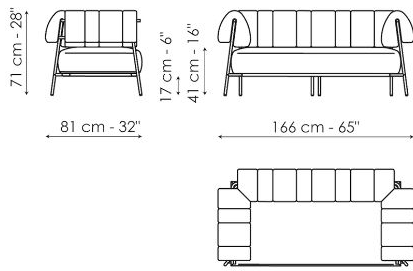

“extras” take on the leading role, “embracing” the metal frame around the armrests and backrest. Thanks to its small size, the Tirella sofa is suitable not only for living spaces, but is also perfect for public environments and reception areas.

Data sheet

Tirella sofa

Width: 166cm

Depth: 81cm

Height: 71cm

Finishes

BASE

Metal