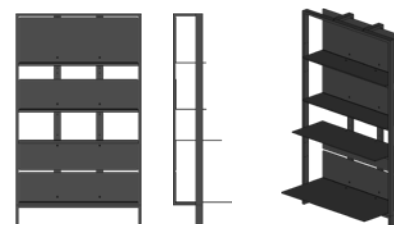

Shtef shelving system

PRODUCT SHEET

prostorja

Shtef shelving system

by **3LHD, GRUPA**

The basic structural module is a square that is applied on the wall as a visually autonomous object. However, to make the system adaptable to various ambiances and intended purposes, several modules with different proportions have been developed as well as freestanding variants. L-cross-section shelves are inserted in the structural module; they come in 5 different formats and can be used together with the rear part mounted upward or downward. **Shtef** shelf is made out of aluminium to achieve lightwightness.

COMPOSITION 03
dimensions 114,5 x 114,5 x 38 cm

COMPOSITION 04
dimensions 126 x 59 x 19,5 cm

COMPOSITION 05
dimensions 126 x 59 x 29 cm

COMPOSITION 06
dimensions 126 x 75 x 38 cm

COMPOSITION 08
dimensions 114,5 x 60 x 38 cm

COMPOSITION 09
dimensions 114,5 x 60 x 19,5 cm

COMPOSITION 07
dimensions 114,5 x 60 x 38 cm

VISUALISATIONS

COMPOSITION 10
dimensions 114,5 × 170 × 38 cm

COMPOSITION 11
dimensions 59 × 181,5 × 38 cm

COMPOSITION 12
dimensions 228,5 × 71,5 × 38 cm

COMPOSITION 13
dimensions 60 × 240,5 × 38 cm

COMPOSITION 14
dimensions 228,5 × 240,5 × 38 cm

VISUALISATIONS

COMPOSITION 15

dimensions 228,5 × 181,5 × 76 cm

**COMPOSITION 16**

dimensions 228,5 × 240,5 × 76 cm