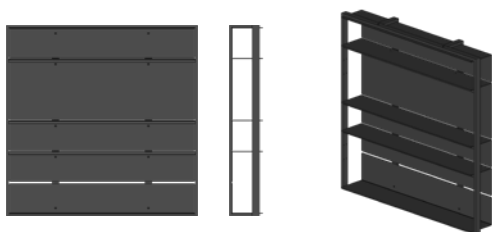

Shtef shelving system

PRODUCT SHEET

prostorja

Shtef shelving system

by **3LHD, GRUPA**

The basic structural module is a square that is applied on the wall as a visually autonomous object. However, to make the system adaptable to various ambiances and intended purposes, several modules with different proportions have been developed as well as freestanding variants. L-cross-section shelves are inserted in the structural module; they come in 5 different formats and can be used together with the rear part mounted upward or downward. **Shtef** shelf is made out of aluminium to achieve lightwightness.

BRANTZ

ALPHABET

BRANTZ

JENS F.

BRANTZ

VISUALISATIONS

COMPOSITION 01
dimensions 114,5 x 114,5 x 19,5 cm

COMPOSITION 02
dimensions 114,5 x 114,5 x 29 cm

COMPOSITION 03
dimensions 114,5 x 114,5 x 38 cm

COMPOSITION 04
dimensions 126 x 59 x 19,5 cm

COMPOSITION 05
dimensions 126 x 59 x 29 cm

COMPOSITION 06
dimensions 126 x 75 x 38 cm

COMPOSITION 08
dimensions 114,5 x 60 x 38 cm

COMPOSITION 09
dimensions 114,5 x 60 x 19,5 cm

COMPOSITION 07
dimensions 114,5 x 60 x 38 cm

VISUALISATIONS

COMPOSITION 10
dimensions 114,5 × 170 × 38 cm

COMPOSITION 11
dimensions 59 × 181,5 × 38 cm

COMPOSITION 12
dimensions 228,5 × 71,5 × 38 cm