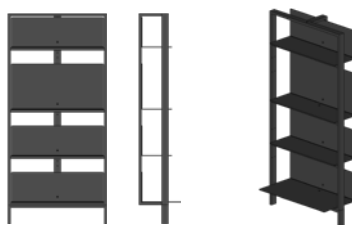

Shtef shelving system

PRODUCT SHEET

prostorja

Shtef shelving system

by **3LHD, GRUPA**

The basic structural module is a square that is applied on the wall as a visually autonomous object. However, to make the system adaptable to various ambiances and intended purposes, several modules with different proportions have been developed as well as freestanding variants. L-cross-section shelves are inserted in the structural module; they come in 5 different formats and can be used together with the rear part mounted upward or downward. **Shtef** shelf is made out of aluminium to achieve lightwightness.

BRANTZ

ALPHABET

BRANTZ

JENS F.

BRANTZ

VISUALISATIONS

COMPOSITION 01
dimensions 114,5 x 114,5 x 19,5 cm

COMPOSITION 02
dimensions 114,5 x 114,5 x 29 cm

COMPOSITION 03
dimensions 114,5 x 114,5 x 38 cm

COMPOSITION 04
dimensions 126 x 59 x 19,5 cm

COMPOSITION 05
dimensions 126 x 59 x 29 cm

COMPOSITION 06
dimensions 126 x 75 x 38 cm

COMPOSITION 08
dimensions 114,5 x 60 x 38 cm

COMPOSITION 09
dimensions 114,5 x 60 x 19,5 cm

COMPOSITION 07
dimensions 114,5 x 60 x 38 cm

VISUALISATIONS

COMPOSITION 10
dimensions 114,5 × 170 × 38 cm

COMPOSITION 11
dimensions 59 × 181,5 × 38 cm

COMPOSITION 12
dimensions 228,5 × 71,5 × 38 cm