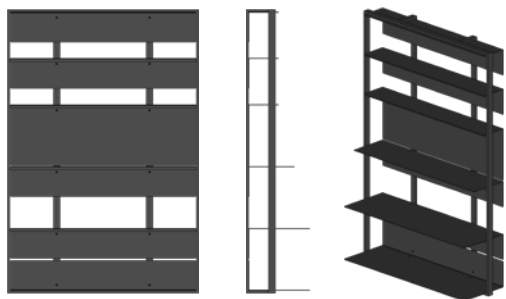

Shtef shelving system

PRODUCT SHEET

prostorja

Shtef shelving system

by **3LHD, GRUPA**

The basic structural module is a square that is applied on the wall as a visually autonomous object. However, to make the system adaptable to various ambiances and intended purposes, several modules with different proportions have been developed as well as freestanding variants. L-cross-section shelves are inserted in the structural module; they come in 5 different formats and can be used together with the rear part mounted upward or downward. **Shtef** shelf is made out of aluminium to achieve lightwightness.

COMPOSITION 03
dimensions 114,5 x 114,5 x 38 cm

COMPOSITION 04
dimensions 126 x 59 x 19,5 cm

COMPOSITION 05
dimensions 126 x 59 x 29 cm

COMPOSITION 06
dimensions 126 x 75 x 38 cm

COMPOSITION 08
dimensions 114,5 x 60 x 38 cm

COMPOSITION 09
dimensions 114,5 x 60 x 19,5 cm

COMPOSITION 07
dimensions 114,5 x 60 x 38 cm

VISUALISATIONS

COMPOSITION 10
dimensions 114,5 × 170 × 38 cm

COMPOSITION 11
dimensions 59 × 181,5 × 38 cm

COMPOSITION 12
dimensions 228,5 × 71,5 × 38 cm

COMPOSITION 13
dimensions 60 × 240,5 × 38 cm

COMPOSITION 14
dimensions 228,5 × 240,5 × 38 cm

VISUALISATIONS

COMPOSITION 15

dimensions 228,5 × 181,5 × 76 cm

**COMPOSITION 16**

dimensions 228,5 × 240,5 × 76 cm