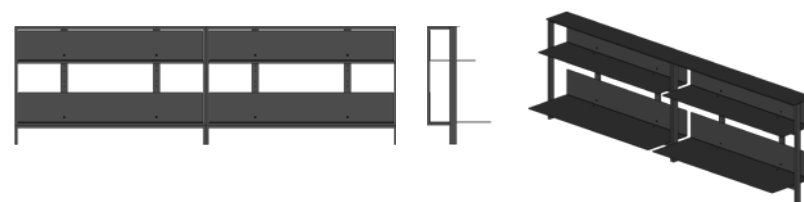

Shtef shelving system

PRODUCT SHEET

prostorja

Shtef shelving system

by **3LHD, GRUPA**

The basic structural module is a square that is applied on the wall as a visually autonomous object. However, to make the system adaptable to various ambiances and intended purposes, several modules with different proportions have been developed as well as freestanding variants. L-cross-section shelves are inserted in the structural module; they come in 5 different formats and can be used together with the rear part mounted upward or downward. **Shtef** shelf is made out of aluminium to achieve lightwightness.

COMPOSITION 03
dimensions 114,5 x 114,5 x 38 cm

COMPOSITION 04
dimensions 126 x 59 x 19,5 cm

COMPOSITION 05
dimensions 126 x 59 x 29 cm

COMPOSITION 06
dimensions 126 x 75 x 38 cm

COMPOSITION 08
dimensions 114,5 x 60 x 38 cm

COMPOSITION 09
dimensions 114,5 x 60 x 19,5 cm

COMPOSITION 07
dimensions 114,5 x 60 x 38 cm

VISUALISATIONS

COMPOSITION 10
dimensions 114,5 × 170 × 38 cm

COMPOSITION 11
dimensions 59 × 181,5 × 38 cm

COMPOSITION 12
dimensions 228,5 × 71,5 × 38 cm

COMPOSITION 13
dimensions 60 × 240,5 × 38 cm

COMPOSITION 14
dimensions 228,5 × 240,5 × 38 cm

VISUALISATIONS

COMPOSITION 15

dimensions 228,5 × 181,5 × 76 cm

**COMPOSITION 16**

dimensions 228,5 × 240,5 × 76 cm