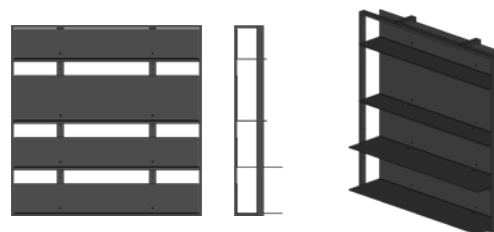

Shtef shelving system

PRODUCT SHEET

prostorja

Shtef shelving system

by **3LHD, GRUPA**

The basic structural module is a square that is applied on the wall as a visually autonomous object. However, to make the system adaptable to various ambiances and intended purposes, several modules with different proportions have been developed as well as freestanding variants. L-cross-section shelves are inserted in the structural module; they come in 5 different formats and can be used together with the rear part mounted upward or downward. **Shtef** shelf is made out of aluminium to achieve lightwightness.

BRANTZ

ALPHABET

BRANTZ

JENS F.

BRANTZ

VISUALISATIONS

COMPOSITION 01
dimensions 114,5 x 114,5 x 19,5 cm

COMPOSITION 02
dimensions 114,5 x 114,5 x 29 cm

COMPOSITION 03
dimensions 114,5 x 114,5 x 38 cm

COMPOSITION 04
dimensions 126 x 59 x 19,5 cm

COMPOSITION 05
dimensions 126 x 59 x 29 cm

COMPOSITION 06
dimensions 126 x 75 x 38 cm

COMPOSITION 08
dimensions 114,5 x 60 x 38 cm

COMPOSITION 09
dimensions 114,5 x 60 x 19,5 cm

COMPOSITION 07
dimensions 114,5 x 60 x 38 cm

VISUALISATIONS

COMPOSITION 10
dimensions 114,5 × 170 × 38 cm

COMPOSITION 11
dimensions 59 × 181,5 × 38 cm

COMPOSITION 12
dimensions 228,5 × 71,5 × 38 cm