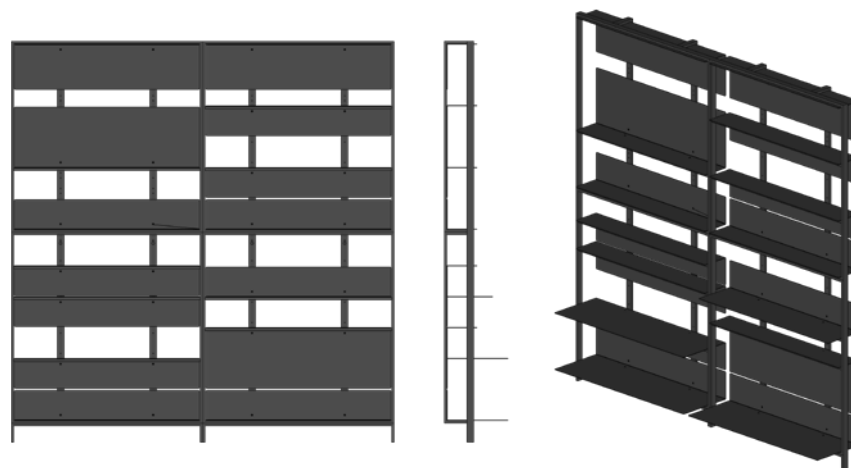

Shtef shelving system

PRODUCT SHEET

prostorja

Shtef shelving system

by **3LHD, GRUPA**

The basic structural module is a square that is applied on the wall as a visually autonomous object. However, to make the system adaptable to various ambiances and intended purposes, several modules with different proportions have been developed as well as freestanding variants. L-cross-section shelves are inserted in the structural module; they come in 5 different formats and can be used together with the rear part mounted upward or downward. **Shtef** shelf is made out of aluminium to achieve lightwightness.

COMPOSITION 03
dimensions 114,5 x 114,5 x 38 cm

COMPOSITION 04
dimensions 126 x 59 x 19,5 cm

COMPOSITION 05
dimensions 126 x 59 x 29 cm

COMPOSITION 06
dimensions 126 x 75 x 38 cm

COMPOSITION 08
dimensions 114,5 x 60 x 38 cm

COMPOSITION 09
dimensions 114,5 x 60 x 19,5 cm

COMPOSITION 07
dimensions 114,5 x 60 x 38 cm

VISUALISATIONS

COMPOSITION 10
dimensions 114,5 × 170 × 38 cm

COMPOSITION 11
dimensions 59 × 181,5 × 38 cm

COMPOSITION 12
dimensions 228,5 × 71,5 × 38 cm

COMPOSITION 13
dimensions 60 × 240,5 × 38 cm

COMPOSITION 14
dimensions 228,5 × 240,5 × 38 cm

VISUALISATIONS

COMPOSITION 15

dimensions 228,5 × 181,5 × 76 cm

**COMPOSITION 16**

dimensions 228,5 × 240,5 × 76 cm