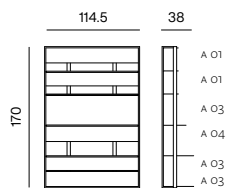

COMPOSITION 05
dimensions 126 × 59 × 29 cm

- 1 × FRAME O2
- 3 × SHELF SUPPORT B
- 2 × SHELF B O1
- 2 × SHELF B O4
- 1 × LEGS B

COMPOSITION 06
dimensions 126 × 75 × 38 cm

- 1 × FRAME O6
- 3 × SHELF SUPPORT C
- 1 × SHELF C O1
- 1 × SHELF C O3
- 2 × SHELF C O4
- 1 × LEGS B

COMPOSITION 07
dimensions 114,5 × 60 × 38 cm

- 1 × FRAME O3
- 1 × SHELF SUPPORT A
- 1 × SHELF A O1
- 1 × SHELF A O3
- 1 × SHELF A O4

COMPOSITION 08
dimensions 114,5 × 60 × 38 cm

- 1 × FRAME O3
- 1 × SHELF SUPPORT A
- 1 × SHELF A O3
- 1 × SHELF A O4

COMPOSITION 09
dimensions 114,5 × 60 × 19,5 cm

- 1 × FRAME O3
- 1 × SHELF SUPPORT A
- 2 × SHELF A O4

SPECIFICATIONS AND TECHNICAL DRAWING

COMPOSITION 10

dimensions 114,5 x 170 x 38 cm

- 1 x FRAME O4
- 4 x SHELF SUPPORT A
- 2 x SHELF A O1
- 3 x SHELF A O3
- 1 x SHELF A O4

COMPOSITION 11

dimensions 59 x 181,5 x 38 cm

- 1 x FRAME O5
- 4 x SHELF SUPPORT B
- 2 x SHELF B O1
- 3 x SHELF B O3
- 1 x SHELF B O4
- 1 x LEGS B

COMPOSITION 12

dimensions 228,5 x 71,5 x 38 cm

- 2 x FRAME O3
- 2 x SHELF SUPPORT A
- 2 x LEGS A
- 2 x TOP SHELF A SINGLE
- 2 x SHELF A O3
- 2 x SHELF A O4