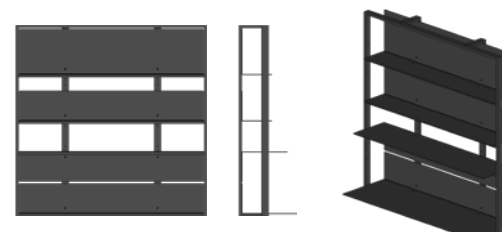

Shtef shelving system

PRODUCT SHEET

prostorja

Shtef shelving system

by **3LHD, GRUPA**

The basic structural module is a square that is applied on the wall as a visually autonomous object. However, to make the system adaptable to various ambiances and intended purposes, several modules with different proportions have been developed as well as freestanding variants. L-cross-section shelves are inserted in the structural module; they come in 5 different formats and can be used together with the rear part mounted upward or downward. **Shtef** shelf is made out of aluminium to achieve lightwightness.

BRANTZ

ALPHABET

BRANTZ

JENS F.

BRANTZ

VISUALISATIONS

COMPOSITION 01
dimensions 114,5 x 114,5 x 19,5 cm

COMPOSITION 02
dimensions 114,5 x 114,5 x 29 cm

COMPOSITION 03
dimensions 114,5 x 114,5 x 38 cm

COMPOSITION 04
dimensions 126 x 59 x 19,5 cm

COMPOSITION 05
dimensions 126 x 59 x 29 cm

COMPOSITION 06
dimensions 126 x 75 x 38 cm

COMPOSITION 08
dimensions 114,5 x 60 x 38 cm

COMPOSITION 09
dimensions 114,5 x 60 x 19,5 cm

COMPOSITION 07
dimensions 114,5 x 60 x 38 cm

VISUALISATIONS

COMPOSITION 10
dimensions 114,5 × 170 × 38 cm

COMPOSITION 11
dimensions 59 × 181,5 × 38 cm

COMPOSITION 12
dimensions 228,5 × 71,5 × 38 cm