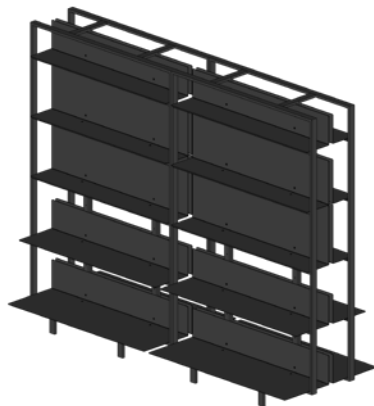

Shtef shelving system

PRODUCT SHEET

prostorja

Shtef shelving system

by **3LHD, GRUPA**

The basic structural module is a square that is applied on the wall as a visually autonomous object. However, to make the system adaptable to various ambiances and intended purposes, several modules with different proportions have been developed as well as freestanding variants. L-cross-section shelves are inserted in the structural module; they come in 5 different formats and can be used together with the rear part mounted upward or downward. **Shtef** shelf is made out of aluminium to achieve lightwightness.

COMPOSITION 09
dimensions 114,5 x 60 x 19,5 cm

COMPOSITION 07
dimensions 114,5 x 60 x 38 cm

VISUALISATIONS

COMPOSITION 10
dimensions 114,5 × 170 × 38 cm

COMPOSITION 11
dimensions 59 × 181,5 × 38 cm

COMPOSITION 12
dimensions 228,5 × 71,5 × 38 cm

COMPOSITION 13
dimensions 60 × 240,5 × 38 cm

COMPOSITION 14
dimensions 228,5 × 240,5 × 38 cm

VISUALISATIONS

COMPOSITION 15

dimensions 228,5 × 181,5 × 76 cm

**COMPOSITION 16**

dimensions 228,5 × 240,5 × 76 cm

SPECIFICATIONS AND TECHNICAL DRAWING

FRAME & SHELVES aluminium + powder coating

product information website

FRAMES

FRAME 01
dimensions 114,5 × 114,5 × 17,5 cm

FRAME 02
dimensions 59 × 114,5 × 17,5 cm

FRAME 03
dimensions 114,5 × 60 × 17,5 cm