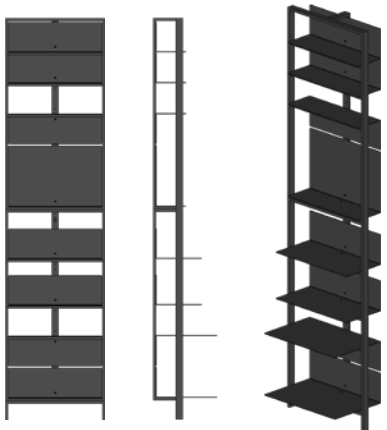

Shtef shelving system

PRODUCT SHEET

prostorja

Shtef shelving system

by **3LHD, GRUPA**

The basic structural module is a square that is applied on the wall as a visually autonomous object. However, to make the system adaptable to various ambiances and intended purposes, several modules with different proportions have been developed as well as freestanding variants. L-cross-section shelves are inserted in the structural module; they come in 5 different formats and can be used together with the rear part mounted upward or downward. **Shtef** shelf is made out of aluminium to achieve lightwightness.

COMPOSITION 03
dimensions 114,5 x 114,5 x 38 cm

COMPOSITION 04
dimensions 126 x 59 x 19,5 cm

COMPOSITION 05
dimensions 126 x 59 x 29 cm

COMPOSITION 06
dimensions 126 x 75 x 38 cm

COMPOSITION 08
dimensions 114,5 x 60 x 38 cm

COMPOSITION 09
dimensions 114,5 x 60 x 19,5 cm

COMPOSITION 07
dimensions 114,5 x 60 x 38 cm

VISUALISATIONS

COMPOSITION 10
dimensions 114,5 × 170 × 38 cm

COMPOSITION 11
dimensions 59 × 181,5 × 38 cm

COMPOSITION 12
dimensions 228,5 × 71,5 × 38 cm

COMPOSITION 13
dimensions 60 × 240,5 × 38 cm

COMPOSITION 14
dimensions 228,5 × 240,5 × 38 cm

VISUALISATIONS

COMPOSITION 15

dimensions 228,5 × 181,5 × 76 cm

**COMPOSITION 16**

dimensions 228,5 × 240,5 × 76 cm