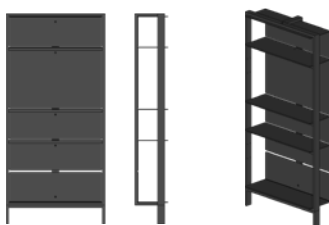

Shtef shelving system

PRODUCT SHEET

prostorja

Shtef shelving system

by **3LHD, GRUPA**

The basic structural module is a square that is applied on the wall as a visually autonomous object. However, to make the system adaptable to various ambiances and intended purposes, several modules with different proportions have been developed as well as freestanding variants. L-cross-section shelves are inserted in the structural module; they come in 5 different formats and can be used together with the rear part mounted upward or downward. **Shtef** shelf is made out of aluminium to achieve lightwightness.

BRANTZ

ALPHABET

BRANTZ

JENS F.

BRANTZ

VISUALISATIONS

COMPOSITION 01
dimensions 114,5 x 114,5 x 19,5 cm

COMPOSITION 02
dimensions 114,5 x 114,5 x 29 cm

COMPOSITION 03
dimensions 114,5 x 114,5 x 38 cm

COMPOSITION 04
dimensions 126 x 59 x 19,5 cm

COMPOSITION 05
dimensions 126 x 59 x 29 cm

COMPOSITION 06
dimensions 126 x 75 x 38 cm

COMPOSITION 08
dimensions 114,5 x 60 x 38 cm

COMPOSITION 09
dimensions 114,5 x 60 x 19,5 cm

COMPOSITION 07
dimensions 114,5 x 60 x 38 cm

VISUALISATIONS

COMPOSITION 10
dimensions 114,5 × 170 × 38 cm

COMPOSITION 11
dimensions 59 × 181,5 × 38 cm

COMPOSITION 12
dimensions 228,5 × 71,5 × 38 cm