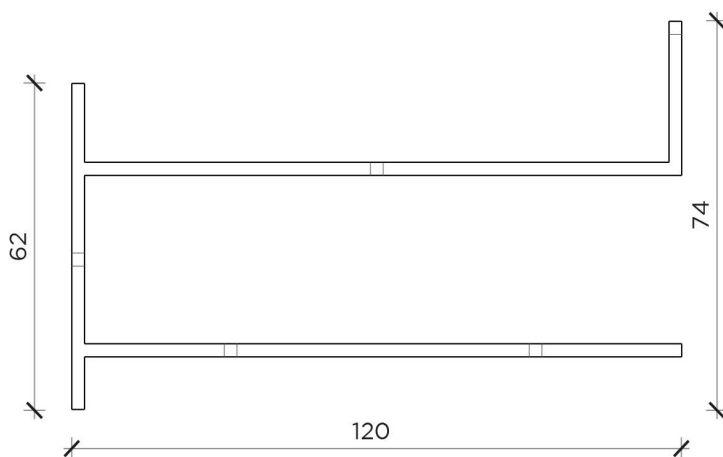

FRONTE | FRONT