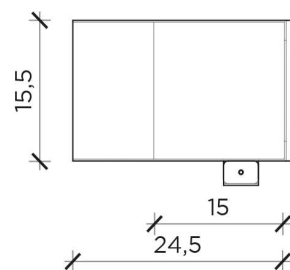

# Libreria | Bookshelf

Designer: Studio 14  
 Anno | Year: 2013  
 Materiali | Materials: Libreria a parete in metallo verniciato | Painted metal wall bookshelf

PIANTA | PLAN

FRONTE | FRONT

LATO | SIDE