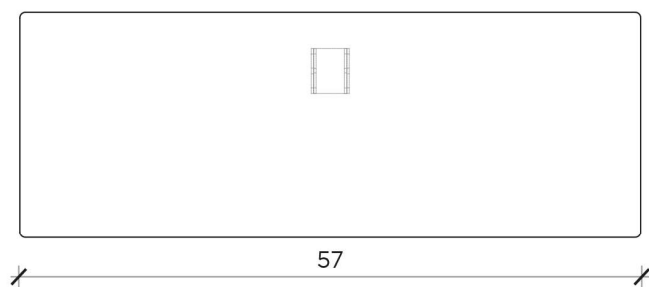

PIANTA | PLAN

ANTOLOGIA

Ripiano | Shelf

Designer: Studio 14
Anno | Year: 2013
Materiali | Materials: Mensola in metallo verniciato | *Painted metal shelf*