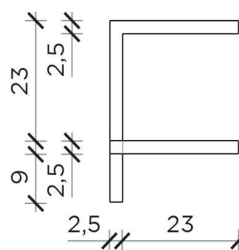

## Libreria | Bookshelf

Designer: Studio 14  
 Anno | Year: 2013  
 Materiali | Materials: Libreria a parete in metallo verniciato | Painted metal wall bookshelf

PIANTA | PLAN

FRONTE | FRONT

LATO | SIDE