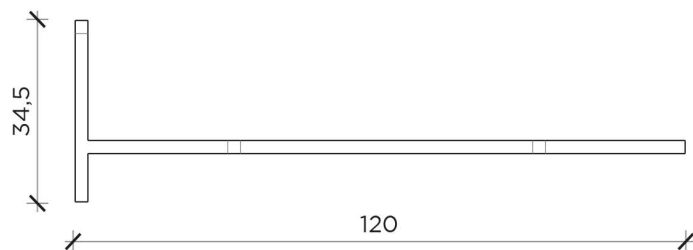

## Libreria | Bookshelf

Designer: Studio 14  
 Anno | Year: 2013  
 Materiali | Materials: Libreria a parete in metallo verniciato | Painted metal wall bookshelf

PIANTA | PLAN

FRONTE | FRONT

LATO | SIDE