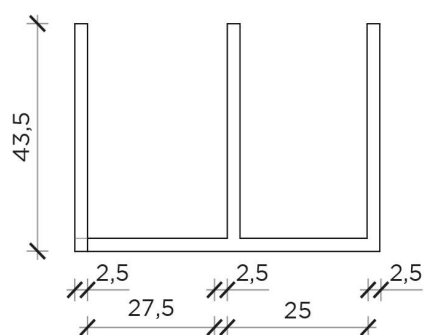

PIANTA | PLAN