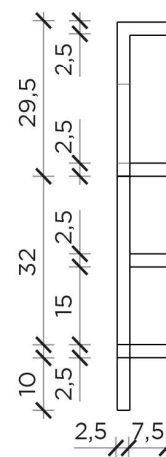

## Libreria | Bookshelf

Designer: Studio 14  
 Anno | Year: 2013  
 Materiali | Materials: Libreria a parete in metallo verniciato | Painted metal wall bookshelf

PIANTA | PLAN

FRONTE | FRONT

LATO | SIDE