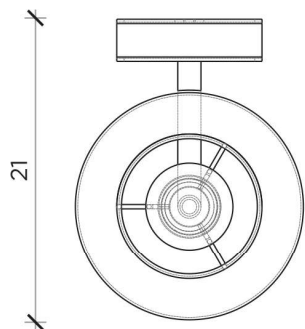

PIANTA | PLAN

INFORMAZIONI TECNICHE | TECHNICAL INFORMATION

Attacco | Bulb: E14
Potenza | Power: 25W MaX

Lampadina non inclusa | Light bulb not included