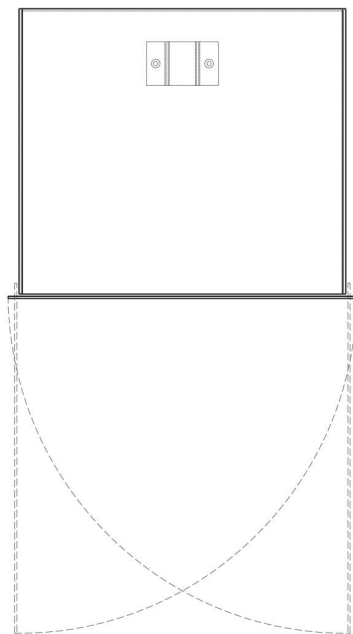

PIANTA | PLAN