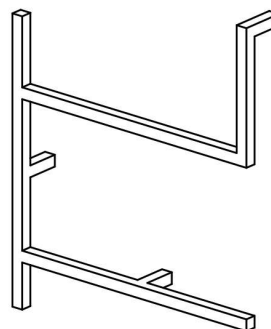

PIANTA | PLAN