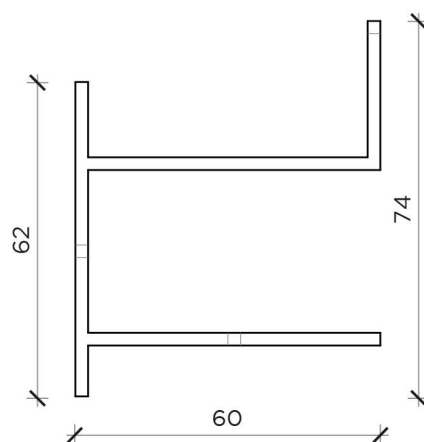

FRONTE | FRONT