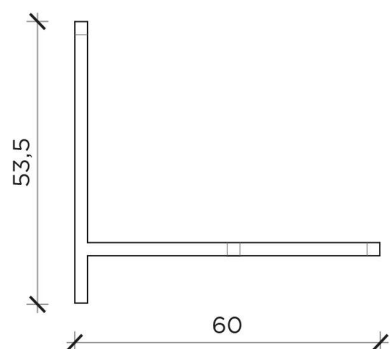

## Libreria | Bookshelf

Designer: Studio 14  
 Anno | Year: 2014  
 Materiali | Materials: Libreria a parete in metallo verniciato | Painted metal wall bookshelf

PIANTA | PLAN

FRONTE | FRONT

LATO | SIDE