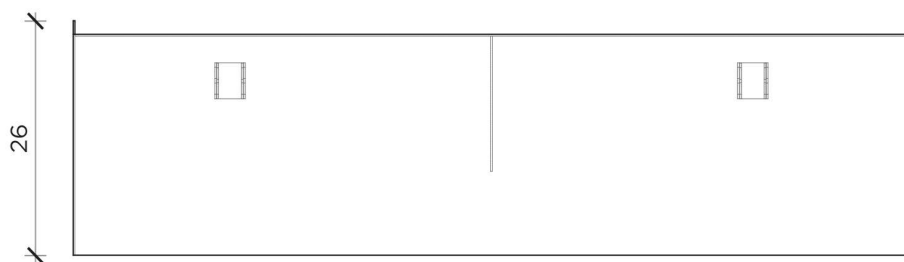

PIANTA | PLAN