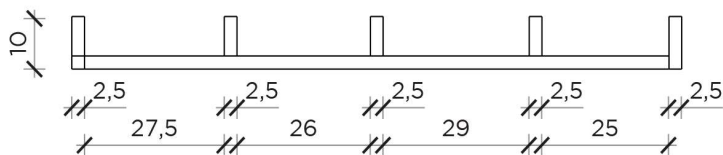

PIANTA | PLAN