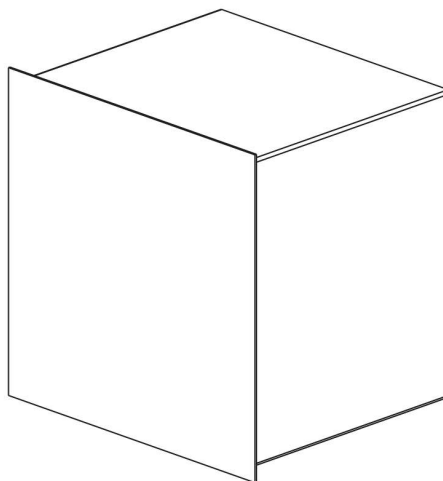

PIANTA | PLAN