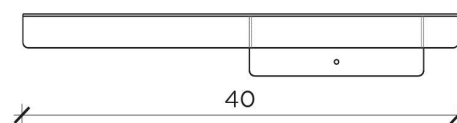

## Ripiano | Shelf

Designer: Studio 14  
 Anno | Year: 2013  
 Materiali | Materials: Mensola in metallo verniciato | *Painted metal shelf*

PIANTA | PLAN

FRONTE | FRONT

LATO | SIDE