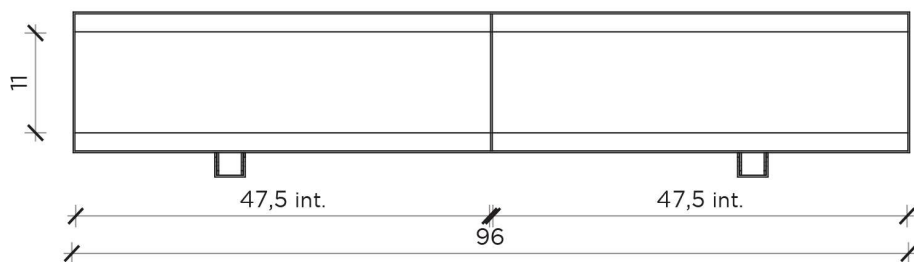

# Libreria | Bookshelf

Designer: Studio 14  
 Anno | Year: 2013  
 Materiali | Materials: Libreria a parete in metallo verniciato | Painted metal wall bookshelf

PIANTA | PLAN

FRONTE | FRONT

LATO | SIDE