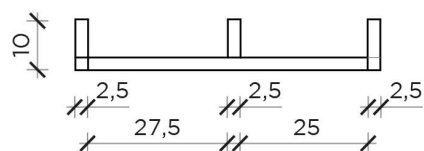

PIANTA | PLAN