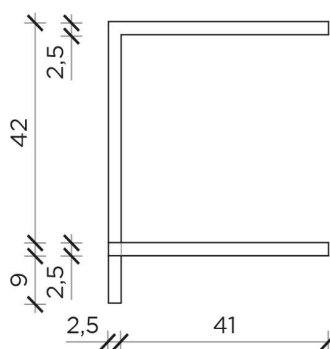

## Libreria | Bookshelf

Designer: Studio 14  
 Anno | Year: 2014  
 Materiali | Materials: Libreria a parete in metallo verniciato | Painted metal wall bookshelf

PIANTA | PLAN

FRONTE | FRONT

LATO | SIDE