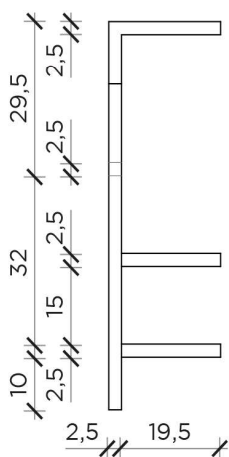

## Libreria | Bookshelf

Designer: Studio 14  
Anno | Year: 2013  
Materiali | Materials: Libreria a parete in metallo verniciato | Painted metal wall bookshelf

PIANTA | PLAN

FRONTE | FRONT

LATO | SIDE