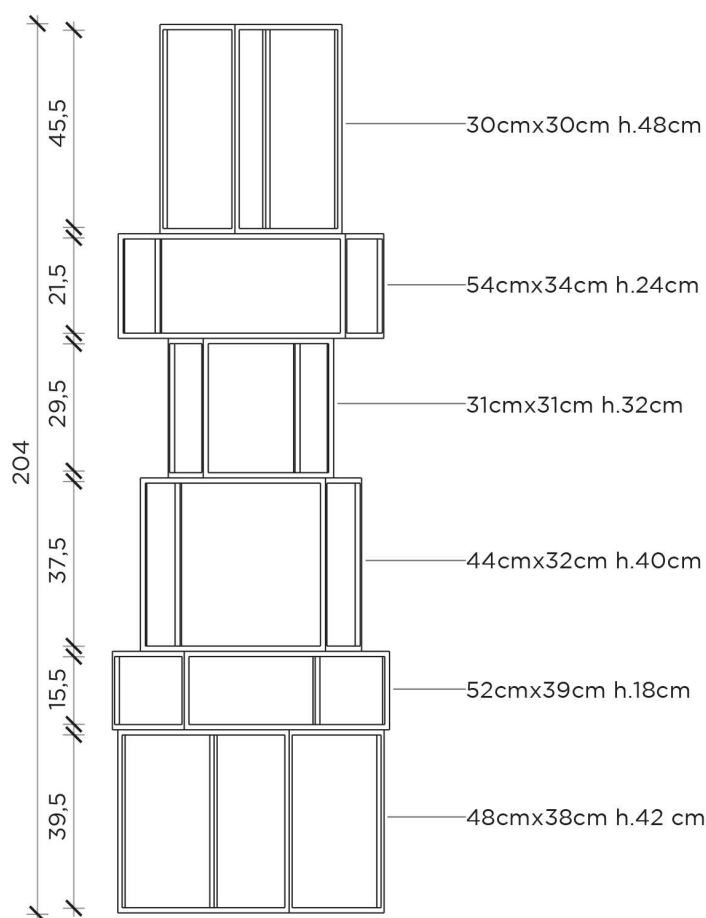

FRONTE | FRONT

BABYLON

Contenitore | Container

Designer: Emanuele Magini
Anno | Year: 2020
Materiali | Materials: Contenitore autoportante in metallo verniciato con ripiani in vetro | *Painted metal freestanding open container with glass shelves*