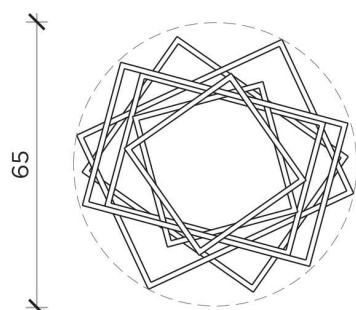

Finishing

PIANTA | PLAN

FRONTE | FRONT

BABYLON

Contenitore | Container

Designer: Emanuele Magini
 Anno | Year: 2020
 Materiali | Materials: Contenitore autoportante in metallo verniciato con ripiani in vetro | *Painted metal freestanding open container with glass shelves*