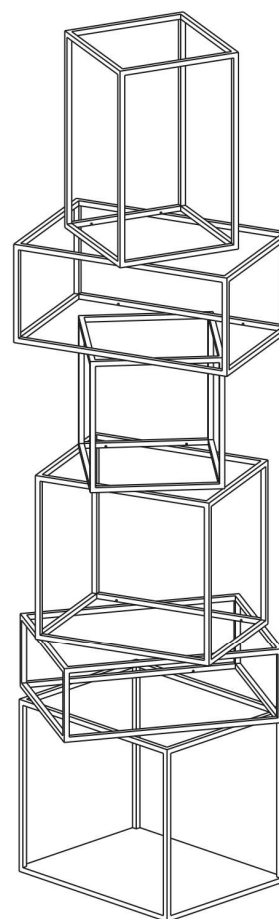

Babylon

Design Emanuele Magini

Babylon is a freestanding open container in black painted metal, complete with glass shelves. From simple and light lines to display objects and books, it fits in any room of the house.

Finishing

PIANTA | PLAN

FRONTE | FRONT

BABYLON

Contenitore | Container

Designer: Emanuele Magini
 Anno | Year: 2020
 Materiali | Materials: Contenitore autoportante in metallo verniciato con ripiani in vetro | *Painted metal freestanding open container with glass shelves*