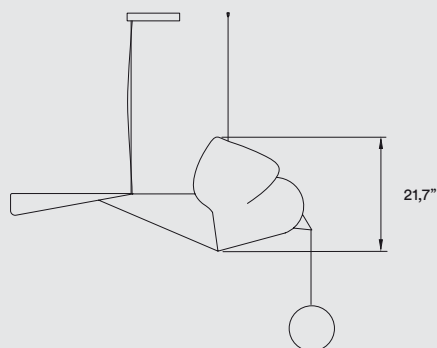

REF.

BIRDY LS H LED DIM UL

LIGHT SOURCE

120 - 277V: Dimmable 0-10V & TRIAC

MAIN BODY

Driver:

Constant Current 1500mA

LED Integrated:

Led module

4.000K, CRI>90, 60W, 50-60Hz, 4200 lm*

*Measurements obtained by theoretical calculations at LZF using ivory white shades. Veneer Ref: 20 Ivory White.

GLASS BALL

E26 Medium Base Lamp Holder

Recommended Bulb - Not Included

LED Globe DIM 12 W

MATERIALS & COMPONENTS

Oak & Birch Wood

Wood Veneer Diffuser

Frosted Glass Ball

Nickel Metal Canopy: 14 x 5 x 2" - disc ø 4,5"

3 Steel Cables: 16,5 ft drop

2 Transparent Electrical Cables: 16,5 ft drop

FINISHES

WOOD VENEER

20 Ivory White

PACKAGING

Box size: 49 x 22 x 20"

Box volume: 12,4 ft³