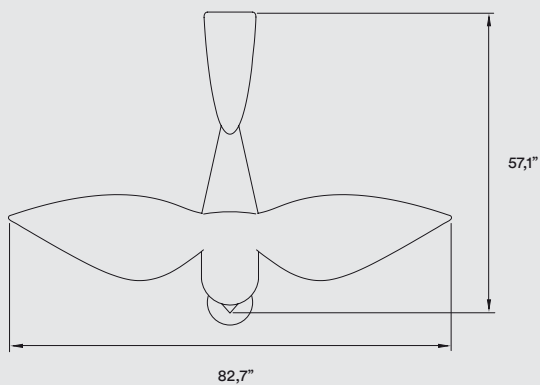

REF.

BIRDY LS H LED DIM UL

LIGHT SOURCE

120 - 277V: Dimmable 0-10V & TRIAC

MAIN BODY

Driver:

Constant Current 1500mA

LED Integrated:

Led module

4.000K, CRI>90, 60W, 50-60Hz, 4200 lm*

*Measurements obtained by theoretical calculations at LZF using ivory white shades. Veneer Ref: 20 Ivory White.

GLASS BALL

E26 Medium Base Lamp Holder

Recommended Bulb - Not Included

LED Globe DIM 12 W

MATERIALS & COMPONENTS

Oak & Birch Wood

Wood Veneer Diffuser

Frosted Glass Ball

Nickel Metal Canopy: 14 x 5 x 2" - disc ø 4,5"

3 Steel Cables: 16,5 ft drop

2 Transparent Electrical Cables: 16,5 ft drop

FINISHES

WOOD VENEER

20 Ivory White

PACKAGING

Box size: 49 x 22 x 20"

Box volume: 12,4 ft³