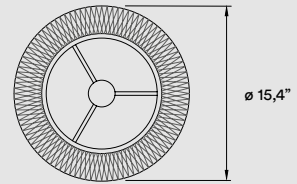

REF.

LOLA MM BK UL
LOLA MM IV UL
LOLA MM BN UL
LOLA MM GD UL

MATERIALS & COMPONENTS

Woven Wood Veneer Shade

Transparent Acrylic Frame

Metal Foot

Black Electrical Cable with Dimming Switch: 57"

LIGHT SOURCE

120V

E26 Medium Base Lamp Holder

Recommended Bulb - Not Included
LED Globe 15 W, 810 lm*

*Measurements obtained by theoretical calculations at LZf using ivory white shades & recommended bulbs.
Veneer Ref: 20 Ivory White.

FINISHES

WOOD VENEER

● 20 Ivory White   ● 22 Natural Beech

METAL

● IV-Matt Ivory   ● *BN-Black Nickel
● BK-Matt Black   ● *GD-Gold

*On Request

PACKAGING

Box Size: 20 × 20 × 21"

Box Volume: 4,9 ft³

Weight: Gross - 11,9 Lb | Net - 5,3 Lb