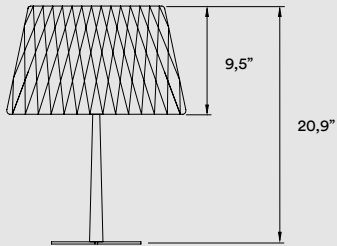

REF.

LOLA MM BK UL
LOLA MM IV UL
LOLA MM BN UL
LOLA MM GD UL

MATERIALS & COMPONENTS

Woven Wood Veneer Shade

Transparent Acrylic Frame

Metal Foot

Black Electrical Cable with Dimming Switch: 57"

LIGHT SOURCE

120V

E26 Medium Base Lamp Holder

Recommended Bulb - Not Included
LED Globe 15 W, 810 lm*

*Measurements obtained by theoretical calculations at LZf using ivory white shades & recommended bulbs.
Veneer Ref: 20 Ivory White.

FINISHES

WOOD VENEER

● 20 Ivory White   ● 22 Natural Beech

METAL

● IV-Matt Ivory   ● *BN-Black Nickel
● BK-Matt Black   ● *GD-Gold

*On Request

PACKAGING

Box Size: 20 × 20 × 21"

Box Volume: 4,9 ft³

Weight: Gross - 11,9 Lb | Net - 5,3 Lb