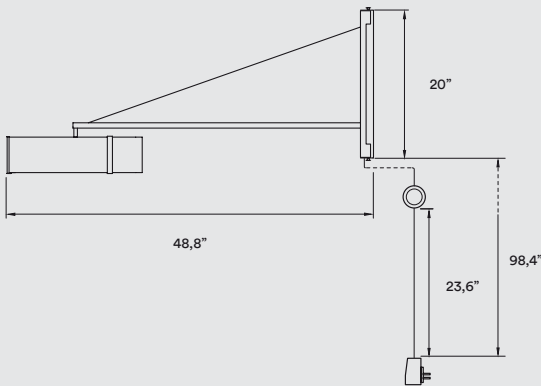

SWING MECHANISM

REF.

- THES A BK LED DIM UL
- THES A IV LED DIM UL
- THES A BN LED DIM UL
- THES A GD LED DIM UL
- THES A CO LED DIM UL

LIGHT SOURCE

120V Dimmable

Driver:
Constant Voltage 24V

LED Integrated:
Led module

2700K, CRI90, 25W, 50-60Hz, 1040 lm*
4000K, CRI90, 25W, 50-60Hz, 1197 lm*

*Measurements obtained by theoretical calculations at LZf.

PACKAGING

Box Size: 47 x 26 x 9"

Box Volume: 6,2 ft³

Weight: Gross - 21,2 Lb | Net - 6,2 Lb

MATERIALS & COMPONENTS

Wood Veneer Shade

Optional Acrylic Diffuser

Metal Tripod & Structure

Black Electrical cable with Dimming Switch: 98,4"

FINISHES

WOOD VENEER

- 20 Ivory White
- 21 Natural Cherry
- 22 Natural Beech
- 29 Grey

METAL

- IV-Matt Ivory
- BK-Matt Black
- *BN-Black Nickel
- *GD-Gold
- *CO-Copper

*On Request