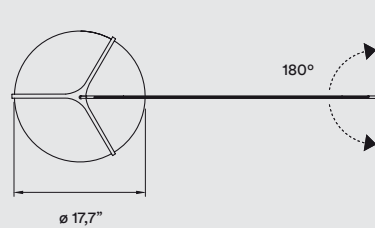

SWING MECHANISM

REF.

- THES A BK LED DIM UL
- THES A IV LED DIM UL
- THES A BN LED DIM UL
- THES A GD LED DIM UL
- THES A CO LED DIM UL

LIGHT SOURCE

120V Dimmable

Driver:
Constant Voltage 24V

LED Integrated:
Led module

2700K, CRI90, 25W, 50-60Hz, 1040 lm*
4000K, CRI90, 25W, 50-60Hz, 1197 lm*

*Measurements obtained by theoretical calculations at LZf.

PACKAGING

Box Size: 47 x 26 x 9"

Box Volume: 6,2 ft³

Weight: Gross - 21,2 Lb | Net - 6,2 Lb

MATERIALS & COMPONENTS

Wood Veneer Shade

Optional Acrylic Diffuser

Metal Tripod & Structure

Black Electrical cable with Dimming Switch: 98,4"

FINISHES

WOOD VENEER

- 20 Ivory White
- 21 Natural Cherry
- 22 Natural Beech
- 29 Grey

METAL

- IV-Matt Ivory
- BK-Matt Black
- *BN-Black Nickel
- *GD-Gold
- *CO-Copper

*On Request