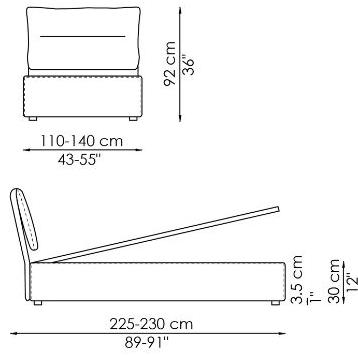

Data sheet

Campo

Width: 110-140cm

Depth: 225-230cm

Height: 92cm

Campo open

Width: 110-140cm

Depth: 225-230cm

Height: 92cm

Finishes

DECORATIVE EMBROID

Color

Color
Red

Color
Blue

Color
White

Color
Grey