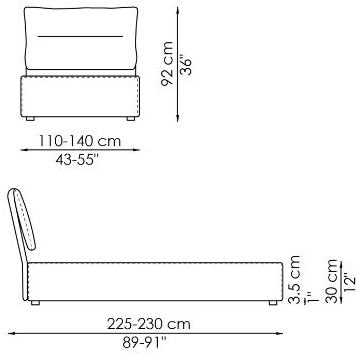

Data sheet

Campo

Width: 110-140cm

Depth: 225-230cm

Height: 92cm

Campo open

Width: 110-140cm

Depth: 225-230cm

Height: 92cm

Finishes

DECORATIVE EMBROID

Color

Color
Red

Color
Blue

Color
White

Color
Grey