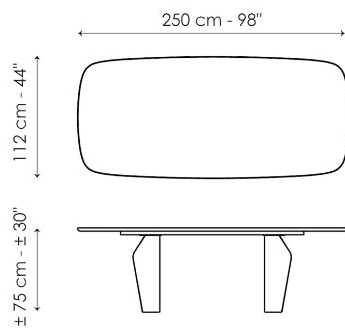

BONALDO

Flame, Flame Wood

Designer: **Gino Carollo**

Flame's main features are its harmonious shapes and light, sinuous volumes. The top, which is visibly suspended, is fully usable thanks to the position of the double base designed to optimize the overall space. Form and function are perfectly expressed in this table: the extensive customization options allow you to arrange it according to your tastes, needs and

Data sheet

Width: 200cm
Depth: 108cm
Height: ± 75cm

Width: 250cm
Depth: 112cm
Height: ± 75cm

Width: 280cm
Depth: 115cm
Height: ± 75cm

Width: 300cm
Depth: 120cm
Height: ± 75cm

Width: 300cm
Depth: 140cm
Height: ± 75cm

Width: 140cm
Depth: 140cm
Height: ± 75cm

Width: 160cm
Depth: 160cm
Height: ± 75cm

Width: 180cm
Depth: 180cm
Height: ± 75cm

Finishes

BARREL-SHAPED TOP

Ceramic

Mat ceramic
Ardesia grey

Glossy ceramic
Calacatta