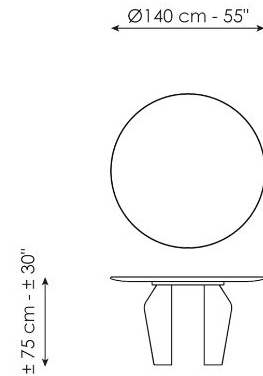

Data sheet

Width: 200cm
Depth: 108cm
Height: ± 75cm

Width: 250cm
Depth: 112cm
Height: ± 75cm

Width: 280cm
Depth: 115cm
Height: ± 75cm

Width: 300cm
Depth: 120cm
Height: ± 75cm

Width: 300cm
Depth: 140cm
Height: ± 75cm

Width: 140cm
Depth: 140cm
Height: ± 75cm

Width: 160cm
Depth: 160cm
Height: ± 75cm

Width: 180cm
Depth: 180cm
Height: ± 75cm

Finishes

BARREL-SHAPED TOP

Ceramic

Mat ceramic
Ardesia grey

Glossy ceramic
Calacatta