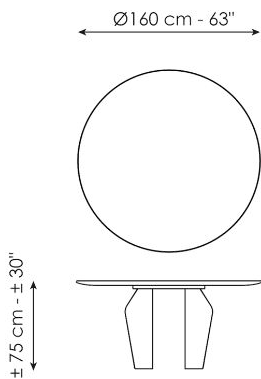

Data sheet

Width: 200cm
Depth: 108cm
Height: ± 75cm

Width: 250cm
Depth: 112cm
Height: ± 75cm

Width: 280cm
Depth: 115cm
Height: ± 75cm

Width: 300cm
Depth: 120cm
Height: ± 75cm

Width: 300cm
Depth: 140cm
Height: ± 75cm

Width: 140cm
Depth: 140cm
Height: ± 75cm

Width: 160cm
Depth: 160cm
Height: ± 75cm

Width: 180cm
Depth: 180cm
Height: ± 75cm

Finishes

BARREL-SHAPED TOP

Ceramic

Mat ceramic
Ardesia grey

Glossy ceramic
Calacatta