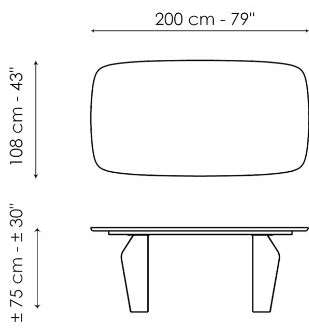

BONALDO

Flame, Flame Wood

Designer: **Gino Carollo**

Flame's main features are its harmonious shapes and light, sinuous volumes. The top, which is visibly suspended, is fully usable thanks to the position of the double base designed to optimize the overall space. Form and function are perfectly expressed in this table: the extensive customization options allow you to arrange it according to your tastes, needs and

Data sheet

Width: 200cm
Depth: 108cm
Height: ± 75cm

Width: 250cm
Depth: 112cm
Height: ± 75cm

Width: 280cm
Depth: 115cm
Height: ± 75cm

Width: 300cm
Depth: 120cm
Height: ± 75cm

Width: 300cm
Depth: 140cm
Height: ± 75cm

Width: 140cm
Depth: 140cm
Height: ± 75cm

Width: 160cm
Depth: 160cm
Height: ± 75cm

Width: 180cm
Depth: 180cm
Height: ± 75cm

Finishes

BARREL-SHAPED TOP

Ceramic

Mat ceramic
Ardesia grey

Glossy ceramic
Calacatta