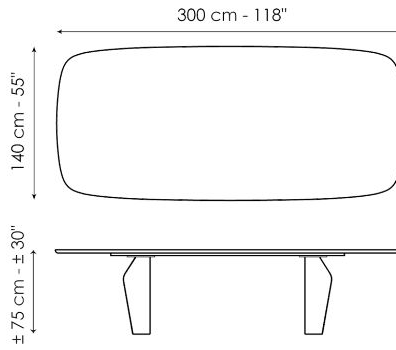

Data sheet

Width: 200cm
Depth: 108cm
Height: ± 75cm

Width: 250cm
Depth: 112cm
Height: ± 75cm

Width: 280cm
Depth: 115cm
Height: ± 75cm

Width: 300cm
Depth: 120cm
Height: ± 75cm

Width: 300cm
Depth: 140cm
Height: ± 75cm

Width: 140cm
Depth: 140cm
Height: ± 75cm

Width: 160cm
Depth: 160cm
Height: ± 75cm

Width: 180cm
Depth: 180cm
Height: ± 75cm

Finishes

BARREL-SHAPED TOP

Ceramic

Mat ceramic
Ardesia grey

Glossy ceramic
Calacatta