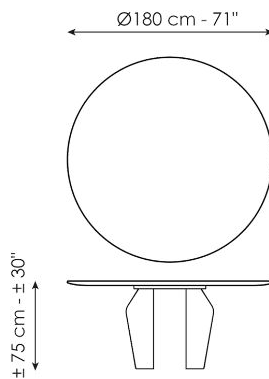

Data sheet

Width: 200cm
Depth: 108cm
Height: ± 75cm

Width: 250cm
Depth: 112cm
Height: ± 75cm

Width: 280cm
Depth: 115cm
Height: ± 75cm

Width: 300cm
Depth: 120cm
Height: ± 75cm

Width: 300cm
Depth: 140cm
Height: ± 75cm

Width: 140cm
Depth: 140cm
Height: ± 75cm

Width: 160cm
Depth: 160cm
Height: ± 75cm

Width: 180cm
Depth: 180cm
Height: ± 75cm

Finishes

BARREL-SHAPED TOP

Ceramic

Mat ceramic
Ardesia grey

Glossy ceramic
Calacatta