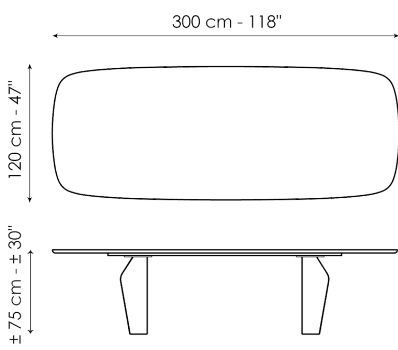

Data sheet

Width: 200cm
Depth: 108cm
Height: ± 75cm

Width: 250cm
Depth: 112cm
Height: ± 75cm

Width: 280cm
Depth: 115cm
Height: ± 75cm

Width: 300cm
Depth: 120cm
Height: ± 75cm

Width: 300cm
Depth: 140cm
Height: ± 75cm

Width: 140cm
Depth: 140cm
Height: ± 75cm

Width: 160cm
Depth: 160cm
Height: ± 75cm

Width: 180cm
Depth: 180cm
Height: ± 75cm

Finishes

BARREL-SHAPED TOP

Ceramic

Mat ceramic
Ardesia grey

Glossy ceramic
Calacatta