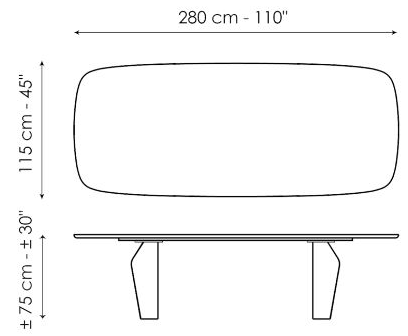

Data sheet

Width: 200cm
Depth: 108cm
Height: ± 75cm

Width: 250cm
Depth: 112cm
Height: ± 75cm

Width: 280cm
Depth: 115cm
Height: ± 75cm

Width: 300cm
Depth: 120cm
Height: ± 75cm

Width: 300cm
Depth: 140cm
Height: ± 75cm

Width: 140cm
Depth: 140cm
Height: ± 75cm

Width: 160cm
Depth: 160cm
Height: ± 75cm

Width: 180cm
Depth: 180cm
Height: ± 75cm

Finishes

BARREL-SHAPED TOP

Ceramic

Mat ceramic
Ardesia grey

Glossy ceramic
Calacatta