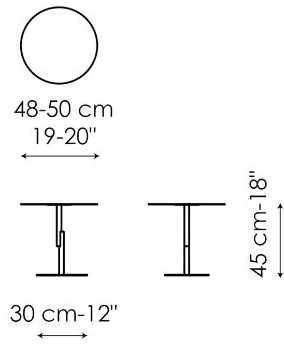

## **Innesti high**

Width: 36-38cm  
Depth: 36-38cm  
Height: 55cm

## **Innesti low**

Width: 48-50cm  
Depth: 48-50cm  
Height: 45cm