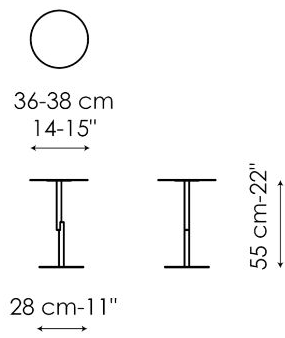

## **Innesti high**

Width: 36-38cm  
Depth: 36-38cm  
Height: 55cm

## **Innesti low**

Width: 48-50cm  
Depth: 48-50cm  
Height: 45cm