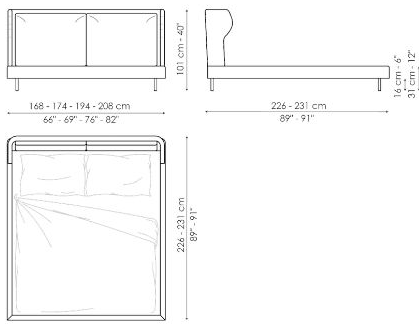

design elements. It is the details that characterise a piece of furniture such as the River modern bed: the elegant quality of the workmanship, the materials used and the range of finishes available. The aesthetic point of reference is harmony: the pleasing elegance of the ornamental lines of the headboard is matched by the sobriety of the bed frame and the lightness of the metal feet, available in different colours and finishes.

## River

Width: 168-174-194-208cm

Depth: 226-231cm

Height: 101cm

## River plus

Width: 168-174-194-208cm

Depth: 226-231cm

Height: 101cm

## River open

Width: 168-174-194-208cm

Depth: 226-231cm

Height: 101cm