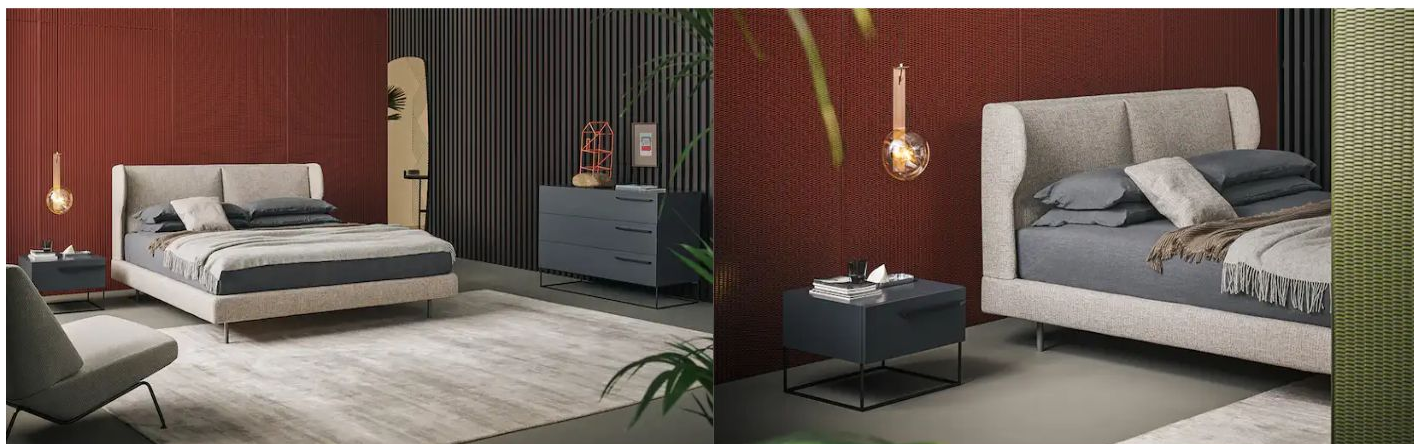

## River

The headboard is the true visual focal point of the River double bed, soft and suggestive: the side “wings”, continuation of the front section, are a decorative element and quite cosy. It has great customisation potential, thanks to the choice of numerous fully removable covers available in fabric, leather or eco-leather. A contemporary bed which is perfectly at ease in environments with different aesthetic characteristics and which feels “at home” both in traditional furnishing solutions and when combined with contemporary

design elements. It is the details that characterise a piece of furniture such as the River modern bed: the elegant quality of the workmanship, the materials used and the range of finishes available. The aesthetic point of reference is harmony: the pleasing elegance of the ornamental lines of the headboard is matched by the sobriety of the bed frame and the lightness of the metal feet, available in different colours and finishes.