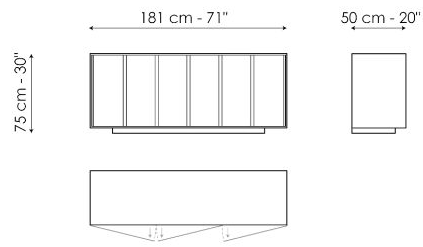

Data sheet

Backdrop 240
Width: 240cm
Depth: 50cm
Height: 75cm

Backdrop 180
Width: 181cm
Depth: 50cm
Height: 75cm

Finishes

EXTERNAL STRUCTURE AND DOORS

Wood

Veneered wood
Walnut Canaletto

**Pantographed
wood**
Brushed bronze