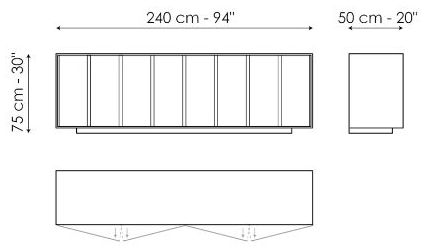

Data sheet

Backdrop 240
Width: 240cm
Depth: 50cm
Height: 75cm

Backdrop 180
Width: 181cm
Depth: 50cm
Height: 75cm

Finishes

EXTERNAL STRUCTURE AND DOORS

Wood

Veneered wood
Walnut Canaletto

**Pantographed
wood**
Brushed bronze