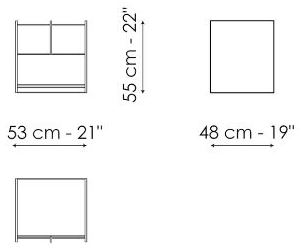

Data sheet

Aureo bedside table

Width: 53cm

Depth: 48cm

Height: 55cm

Aureo drawer chest

Width: 122cm

Depth: 59cm

Height: 73cm

Finishes

TOP

Ceramic

Silk finish ceramic
Calacatta macchia
vecchia

Mat ceramic
Laurent

DRAWERS

Wood