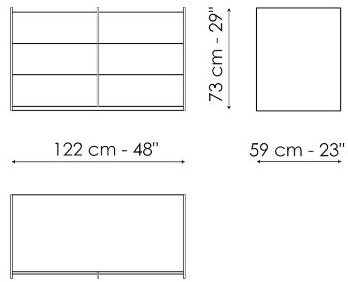

Data sheet

Aureo bedside table

Width: 53cm

Depth: 48cm

Height: 55cm

Aureo drawer chest

Width: 122cm

Depth: 59cm

Height: 73cm

Finishes

TOP

Ceramic

Silk finish ceramic
Calacatta macchia
vecchia

Mat ceramic
Laurent

DRAWERS

Wood