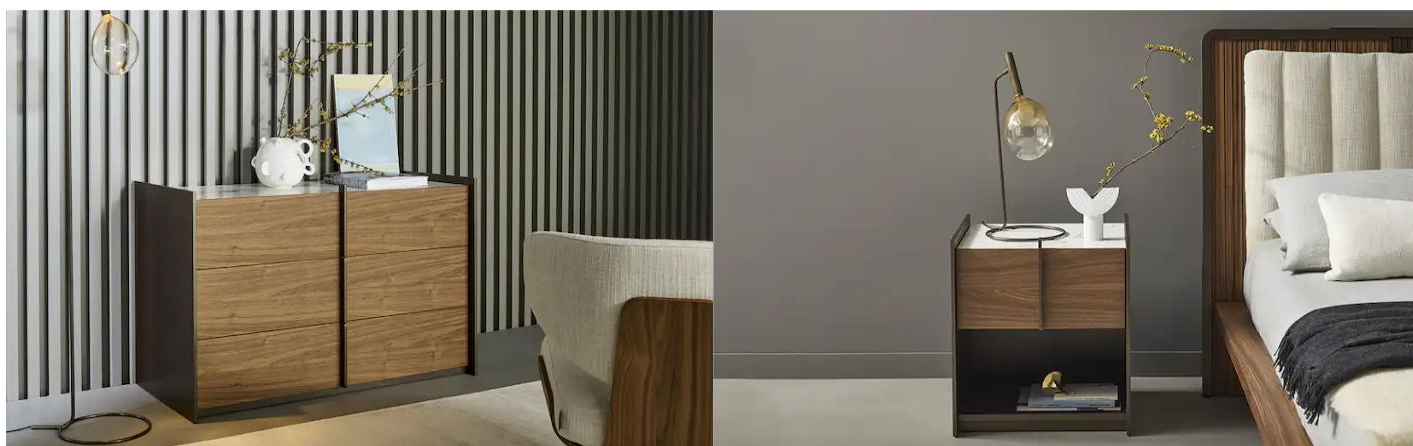

BONALDO

Aureo

Designer: **Matteo Nunziati**

The Aureo collection, consisting of a drawer chest and bedside table designed by Matteo Nunziati, is inspired by the mathematical/geometric concept of the Golden Ratio: a system on which the proportion of all spaces dedicated to human life is based, with the intent of creating a balanced, yet functional standard. The Aureo bedside table and

matching dresser are simple, single-block pieces, partitioned by the handle which divides them into sections. The simple, elegant shapes and details, like the ceramic top and metal handle, are offset by a contemporary design with traditional undertones conveyed by its minimalism and purity.

Data sheet

Aureo bedside table

Width: 53cm

Depth: 48cm

Height: 55cm

Aureo drawer chest

Width: 122cm

Depth: 59cm