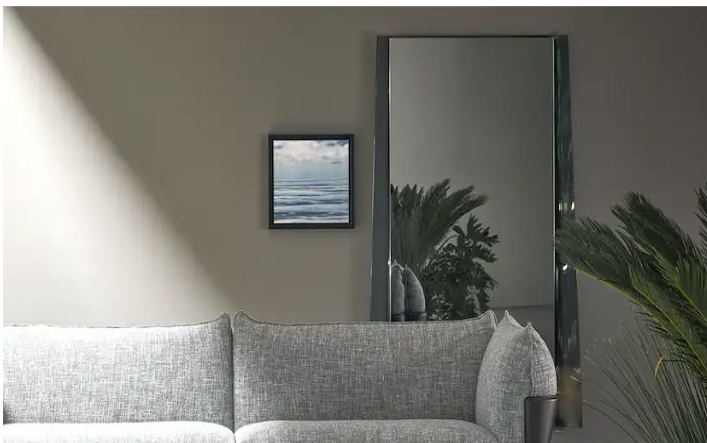

## Fold

A stand-out, eye-catching piece featuring a bronzed or smoked glass frame that merges with the slightly folded mirror to become a single element. The frame, which is narrower at the top and gradually widens towards the base, creates two “wings” at the sides, producing an optical effect

that gives the design wall mirror a feeling of lightness and movement. Fold is available with a bronzed glass frame and bronze effect mirror or with a smoked glass frame and lead effect mirror.