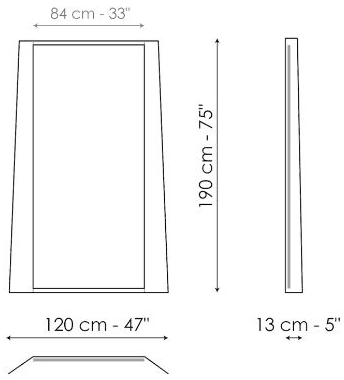

## Fold

A stand-out, eye-catching piece featuring a bronzed or smoked glass frame that merges with the slightly folded mirror to become a single element. The frame, which is narrower at the top and gradually widens towards the base, creates two “wings” at the sides, producing an optical effect

## Fold

Width: 120cm

Depth: 13cm

Height: 190cm