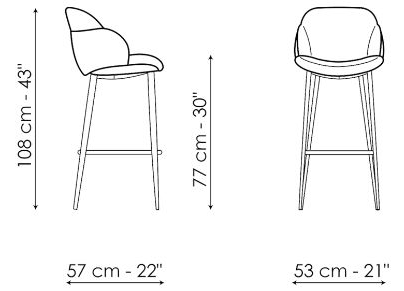

Data sheet

My way too - swivel base

Width: 53cm

Depth: 57cm

Height: 92/112cm

My way too H 67

Width: 53cm

Depth: 57cm

Height: 98cm

My way too H 77

Width: 53cm

Depth: 57cm

Height: 108cm

Finishes

SWIVEL BASE - LEGS

Metal