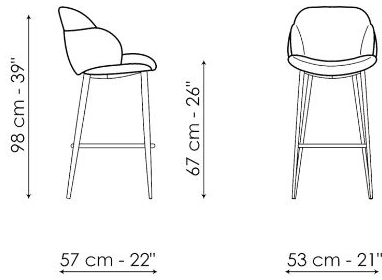

Data sheet

My way too - swivel base

Width: 53cm

Depth: 57cm

Height: 92/112cm

My way too H 67

Width: 53cm

Depth: 57cm

Height: 98cm

My way too H 77

Width: 53cm

Depth: 57cm

Height: 108cm

Finishes

SWIVEL BASE - LEGS

Metal