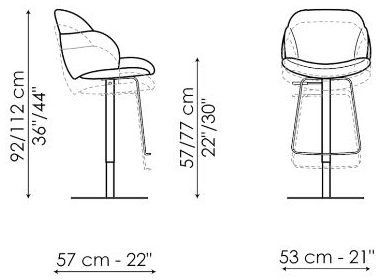

Data sheet

My way too - swivel base

Width: 53cm

Depth: 57cm

Height: 92/112cm

My way too H 67

Width: 53cm

Depth: 57cm

Height: 98cm

My way too H 77

Width: 53cm

Depth: 57cm

Height: 108cm

Finishes

SWIVEL BASE - LEGS

Metal