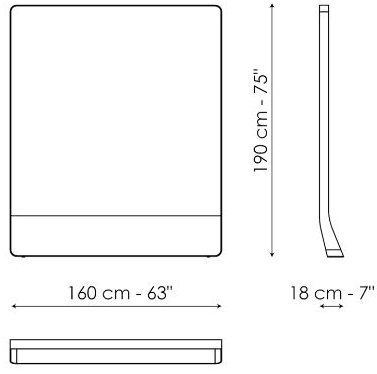

BONALDO

Narciso

Designer: **Marconato and Zappa**

The rectangular shape and the rounded corners are the main characteristics of the Narciso mirrors, available in two different sizes. The profile, a metal frame available in different finishes, is transformed in the bottom section, widening

towards the support base, thus creating an empty space between the modern floor mirror and the base. The frame is available in anthracite grey, black and supreme anthracite metal or in bronze, pearl gold and lead metal finishes.

Data sheet

Narciso 90 x H 190

Width: 90cm
Depth: 18cm
Height: 190cm

Narciso 160 x H 190

Width: 160cm
Depth: 18cm
Height: 190cm

Finishes

FRAME

Plus Metal