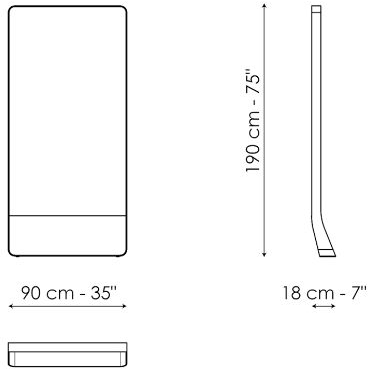

BONALDO

Narciso

Designer: **Marconato and Zappa**

The rectangular shape and the rounded corners are the main characteristics of the Narciso mirrors, available in two different sizes. The profile, a metal frame available in different finishes, is transformed in the bottom section, widening

towards the support base, thus creating an empty space between the modern floor mirror and the base. The frame is available in anthracite grey, black and supreme anthracite metal or in bronze, pearl gold and lead metal finishes.

Data sheet

Narciso 90 x H 190

Width: 90cm
Depth: 18cm
Height: 190cm

Narciso 160 x H 190

Width: 160cm
Depth: 18cm
Height: 190cm

Finishes

FRAME

Plus Metal