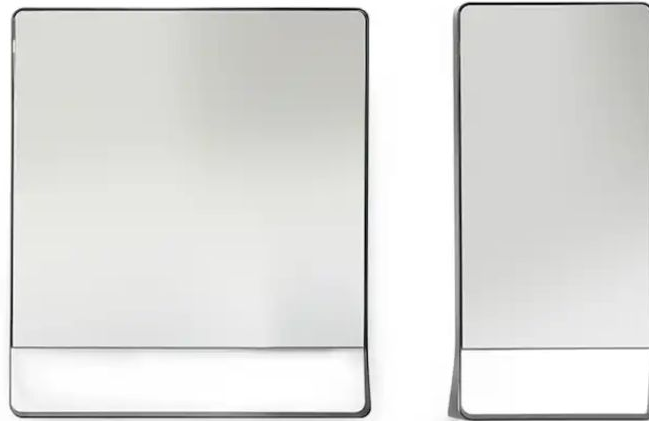

BONALDO

Narciso

Designer: **Marconato and Zappa**

The rectangular shape and the rounded corners are the main characteristics of the Narciso mirrors, available in two different sizes. The profile, a metal frame available in different finishes, is transformed in the bottom section, widening

towards the support base, thus creating an empty space between the modern floor mirror and the base. The frame is available in anthracite grey, black and supreme anthracite metal or in bronze, pearl gold and lead metal finishes.

Data sheet

Narciso 90 x H 190

Width: 90cm
Depth: 18cm
Height: 190cm

Narciso 160 x H 190

Width: 160cm
Depth: 18cm
Height: 190cm

Finishes

FRAME

Plus Metal