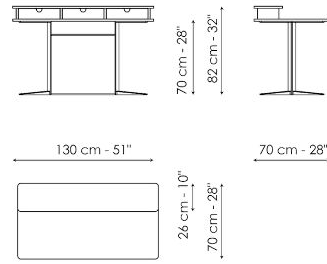

# Data sheet

**Nelson vanity**  
Width: 130cm  
Depth: 74cm  
Height: 120cm

**Nelson home office**  
Width: 130cm  
Depth: 70cm  
Height: 82cm