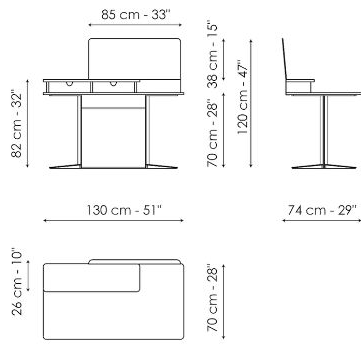

# Data sheet

**Nelson vanity**  
Width: 130cm  
Depth: 74cm  
Height: 120cm

**Nelson home office**  
Width: 130cm  
Depth: 70cm  
Height: 82cm