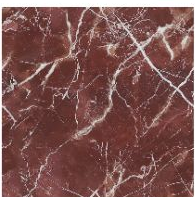

Height: 33cm

Finishes

TOP

Wood

Veneered wood
Walnut Canaletto

Veneered wood
Coal oak

Marble

Marble
Calacatta

Marble
Carrara

Marble
Emperador

Marble
Fior di bosco

Marble
Marquinia

Marble
Rosso Carpazi

Marble
Saint Denis

BASE

Metal

Painted metal
Mat white

Painted metal
Supreme anthracite

Painted metal
Mat dove grey

Painted metal
Mat brown

Painted metal
Mat black

Plus Metal

Painted metal
Mat bronze

Painted metal
Mat lead