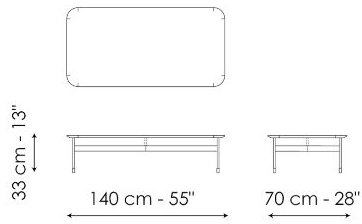

Data sheet

Peak 95

Width: 95cm

Depth: 95cm

Height: 33cm

Peak 140

Width: 140cm

Depth: 70cm

Height: 33cm

Finishes

TOP

Wood

Veneered wood
Walnut Canaletto

Veneered wood
Coal oak

Marble

Marble
Calacatta