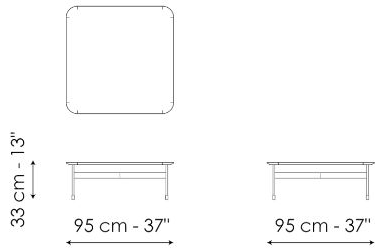

BONALDO

Peak

Designer: **Mauro Lipparini**

Different in size and shape, the coffee tables of the Peak collection share a slender and essential outline, typified by a flared top section and thin metal legs. The diagonal buttressed base fulfills a twin role: on the one hand it reinforces the load bearing resistance, while on the other it

Data sheet

Peak 95

Width: 95cm

Depth: 95cm

Height: 33cm

Peak 140

Width: 140cm

Depth: 70cm

Height: 33cm

Finishes

TOP

Wood

Veneered wood
Walnut Canaletto

Veneered wood
Coal oak

Marble

Marble
Calacatta