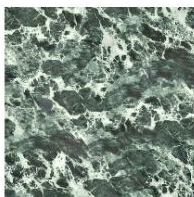

Height: 33cm

Finishes

TOP

Wood

Veneered wood
Walnut Canaletto

Veneered wood
Coal oak

Marble

Marble
Calacatta

Marble
Carrara

Marble
Emperador

Marble
Fior di bosco

Marble
Marquinia

Marble
Rosso Carpazi

Marble
Saint Denis

BASE

Metal

Painted metal
Mat white

Painted metal
Supreme anthracite

Painted metal
Mat dove grey

Painted metal
Mat brown

Painted metal
Mat black

Plus Metal

Painted metal
Mat bronze

Painted metal
Mat lead