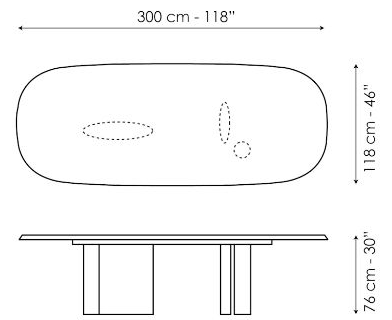

which it is observed. The base is thus a significant part of the table, and accentuated by the top whose linear form with its tapered edge contrasts with the legs and completes the overall image. A story of skilfully achieved balances and contrasts that interact with each other, the Padiglioni asymmetrical dining table is the maximum expression both of Alain Gilles' creative ability and Bonaldo's production capability.

Data sheet

Width: 200cm
Depth: 104cm
Height: 76cm

Width: 250cm
Depth: 108cm
Height: 76cm

Width: 300cm
Depth: 118cm
Height: 76cm

Finishes

MONOMATERIAL - TOP AND BASE

Wood

Veneered wood
Brushed coal oak