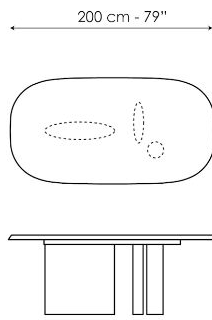

BONALDO

Padiglioni

Designer: **Alain Gilles**

The Padiglioni table by Alain Gilles draws its inspiration from the iconic Barcelona pavilion designed by Mies van der Rohe. The focal point of this table is the base which is made up of three asymmetrical elements, each with a particular shape and placed in an apparently random position in order to make the composition visually dynamic. It is precisely because of the asymmetrical character of the base that anyone who looks at it closely will notice, as they move around the table, that it changes its appearance depending on the angle from

which it is observed. The base is thus a significant part of the table, and accentuated by the top whose linear form with its tapered edge contrasts with the legs and completes the overall image. A story of skilfully achieved balances and contrasts that interact with each other, the Padiglioni asymmetrical dining table is the maximum expression both of Alain Gilles' creative ability and Bonaldo's production capability.

Data sheet

Width: 200cm
Depth: 104cm
Height: 76cm

Width: 250cm
Depth: 108cm
Height: 76cm

Width: 300cm
Depth: 118cm
Height: 76cm

Finishes

MONOMATERIAL - TOP AND BASE

Wood

Veneered wood
Brushed coal oak