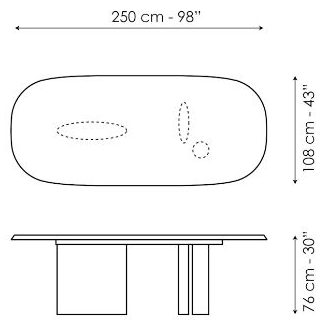

BONALDO

Padiglioni

Designer: **Alain Gilles**

The Padiglioni table by Alain Gilles draws its inspiration from the iconic Barcelona pavilion designed by Mies van der Rohe. The focal point of this table is the base which is made up of three asymmetrical elements, each with a particular shape and placed in an apparently random position in order to make the composition visually dynamic. It is precisely because of the asymmetrical character of the base that anyone who looks at it closely will notice, as they move around the table, that it changes its appearance depending on the angle from

which it is observed. The base is thus a significant part of the table, and accentuated by the top whose linear form with its tapered edge contrasts with the legs and completes the overall image. A story of skilfully achieved balances and contrasts that interact with each other, the Padiglioni asymmetrical dining table is the maximum expression both of Alain Gilles' creative ability and Bonaldo's production capability.

Data sheet

Width: 200cm
Depth: 104cm
Height: 76cm

Width: 250cm
Depth: 108cm
Height: 76cm

Width: 300cm
Depth: 118cm
Height: 76cm

Finishes

MONOMATERIAL - TOP AND BASE

Wood

Veneered wood
Brushed coal oak