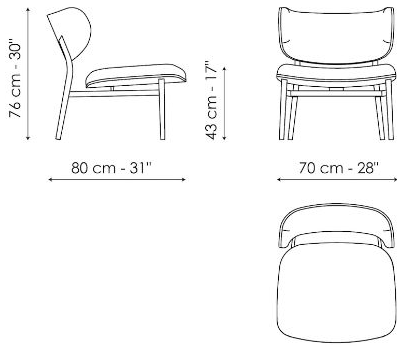

creating a welcoming and contemporary overall image. Discreet and elegant, the Noor lounge armchair contributes to the creation of a comfortable and convivial space, ideal in a living room or study.

Data sheet

Noor lounge

Width: 82cm

Depth: 70cm

Height: 76cm

Finishes

BASE

Metal

Painted metal
Mat white