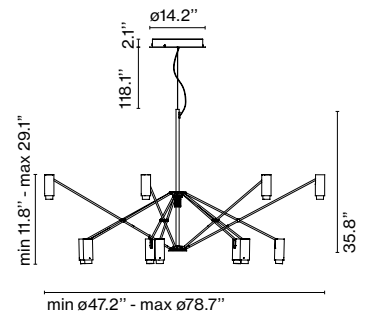

⚠ WARNING. California Proposition 65 Warning for California Consumers. This product can expose you to chemicals including wood dust and lead which are known to the State of California to cause cancer or birth defects or other reproductive harm. For more information go to www.P65Warnings.ca.gov

marsetusa@marset.com
www.marset.com

Download Photometric data file (LDT or IES)
2D, 3D, Photometric Data
Assembly instructions