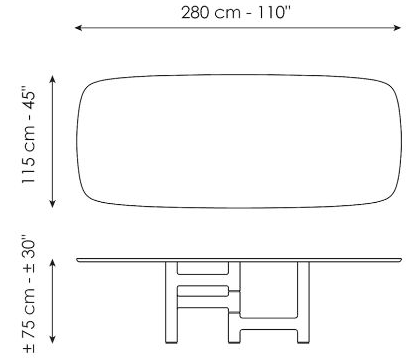

## Pivot

Designer: **Marconato and Zappa**

The Pivot table takes its name from the unusual shape of the base: the central leg acts as a pivot for the three legs which extend to the sides. The result is an asymmetric and highly original combination that makes a statement in the room. In

# Data sheet

Width: 200cm  
Depth: 108cm  
Height: ± 75cm

Width: 250cm  
Depth: 112cm  
Height: ± 75cm

Width: 280cm  
Depth: 115cm  
Height: ± 75cm

Width: 300cm  
Depth: 120cm  
Height: ± 75cm

Width: 300cm  
Depth: 140cm  
Height: ± 75cm

Width: 140cm  
Depth: 140cm  
Height: ± 75cm

Width: 160cm  
Depth: 160cm  
Height: ± 75cm

Width: 180cm  
Depth: 180cm  
Height: ± 75cm