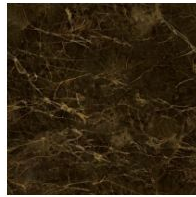

## BARREL-SHAPED TOP

Wood

**Solid wood**  
Brushed coal oak

Transparent Glass

**Glass**  
Bronzed

**Glass**  
Smoked

## Ceramic

**Mat ceramic**  
Ardesia grey

**Glossy ceramic**  
Calacatta

**Silk finish ceramic**  
Calacatta macchia  
vecchia

**Glossy ceramic**  
Imperial grey

**Glossy ceramic**  
Rosso imperiale

**Mat ceramic**  
Laurent

**Glossy ceramic**  
Black Onyx

**Glossy ceramic**  
Mountain peak

## Marble

**Marble**  
Calacatta

**Marble**  
Carrara

**Marble**  
Emperador

**Marble**  
Fior di bosco

**Marble**  
Marquinia

**Marble**  
Rosso Carpazi

**Marble**  
Saint Denis