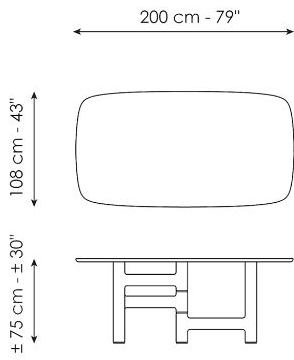

## Pivot

Designer: **Marconato and Zappa**

The Pivot table takes its name from the unusual shape of the base: the central leg acts as a pivot for the three legs which extend to the sides. The result is an asymmetric and highly original combination that makes a statement in the room. In

# Data sheet

Width: 200cm  
Depth: 108cm  
Height: ± 75cm

Width: 250cm  
Depth: 112cm  
Height: ± 75cm

Width: 280cm  
Depth: 115cm  
Height: ± 75cm

Width: 300cm  
Depth: 120cm  
Height: ± 75cm

Width: 300cm  
Depth: 140cm  
Height: ± 75cm

Width: 140cm  
Depth: 140cm  
Height: ± 75cm

Width: 160cm  
Depth: 160cm  
Height: ± 75cm

Width: 180cm  
Depth: 180cm  
Height: ± 75cm