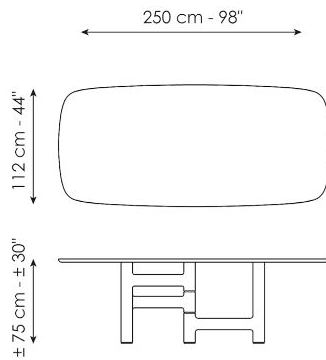

## Pivot

Designer: **Marconato and Zappa**

The Pivot table takes its name from the unusual shape of the base: the central leg acts as a pivot for the three legs which extend to the sides. The result is an asymmetric and highly original combination that makes a statement in the room. In

# Data sheet

Width: 200cm  
Depth: 108cm  
Height: ± 75cm

Width: 250cm  
Depth: 112cm  
Height: ± 75cm

Width: 280cm  
Depth: 115cm  
Height: ± 75cm

Width: 300cm  
Depth: 120cm  
Height: ± 75cm

Width: 300cm  
Depth: 140cm  
Height: ± 75cm

Width: 140cm  
Depth: 140cm  
Height: ± 75cm

Width: 160cm  
Depth: 160cm  
Height: ± 75cm

Width: 180cm  
Depth: 180cm  
Height: ± 75cm