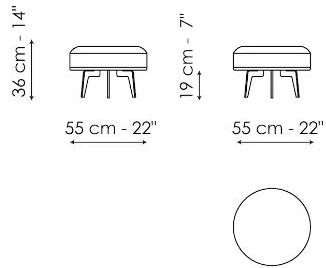

Data sheet

Lovy pouf 53x53

Width: 53cm

Depth: 53cm

Height: 36cm

Lovy pouf Ø55

Width: 55cm

Depth: 55cm

Height: 36cm

Finishes

BASE

Plus Metal

Painted metal
Mat bronze

Painted metal
Mat lead

Painted metal
Mat pearl gold

Painted metal
Mat copper