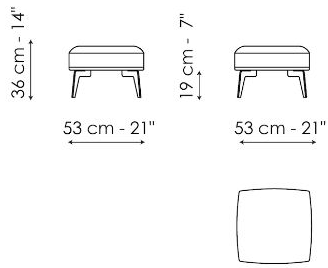

Data sheet

Lovy pouf 53x53

Width: 53cm

Depth: 53cm

Height: 36cm

Lovy pouf Ø55

Width: 55cm

Depth: 55cm

Height: 36cm

Finishes

BASE

Plus Metal

Painted metal
Mat bronze

Painted metal
Mat lead

Painted metal
Mat pearl gold

Painted metal
Mat copper