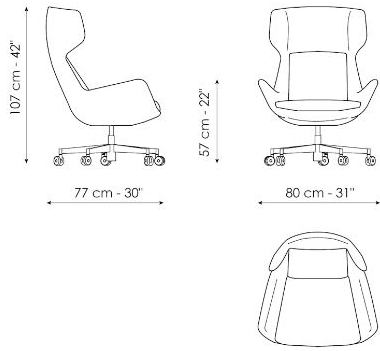

## Newton, Newton low

The Newton office armchair is immediately impressive thanks to its imposing seat, which offers all-enveloping comfort, resulting from the high backrest and the wide and comfortable shell. In addition to offering maximum comfort, essential for prolonged use of the armchair in work environments, the high backrest makes it elegant and perfect for the business world, where it can be placed within an executive or presidential context. Newton is upholstered in

either a single-material version in leather or fabric, or in a double-covering version in which the seat is in fabric and the front cushions are available in leather. The swivel base has five supports on wheels. The Newton low office armchair is part of the Newton family and as such it can be combined to complement an executive office as a guest seat, while also being perfect as an independent element in modern and elegant office and living spaces.

## Newton

Width: 77cm  
Depth: 80cm  
Height: 107cm

## Newton low

Width: 77cm  
Depth: 80cm  
Height: 86cm