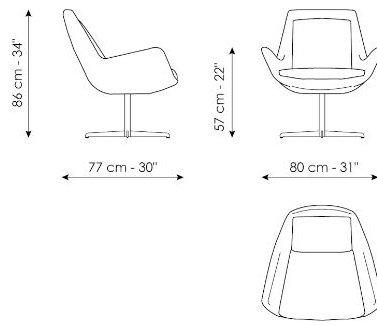

either a single-material version in leather or fabric, or in a double-covering version in which the seat is in fabric and the front cushions are available in leather. The swivel base has five supports on wheels. The Newton low office armchair is part of the Newton family and as such it can be combined to complement an executive office as a guest seat, while also being perfect as an independent element in modern and elegant office and living spaces.

## Newton

Width: 77cm  
Depth: 80cm  
Height: 107cm

## Newton low

Width: 77cm  
Depth: 80cm  
Height: 86cm