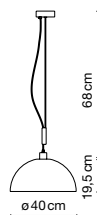

COMPASS

Christophe Mathieu, 1997

Chromed matte steel structure with a silicone wheel that work like a pair of compasses. White methacrylate semi-sphere shade.

Structure

● Matte chrome

Shade

○ White

⦿ E27 LED Globe (ø120) 14W

⦿ E27 FBA (ø120) 18W

Compass basic

Compass

Adjustable height

Range of positions

360° Rotation