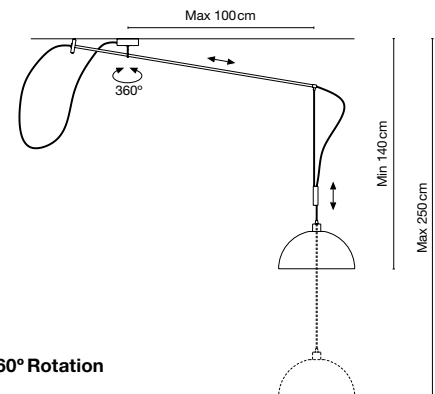

COMPASS

Christophe Mathieu, 1997

Chromed matte steel structure with a silicone wheel that work like a pair of compasses. White methacrylate semi-sphere shade.

Structure

● Matte chrome

Shade

○ White

⦿ E27 LED Globe (ø120) 14W

⦿ E27 FBA (ø120) 18W

Compass basic

Compass

Adjustable height

Range of positions

360° Rotation