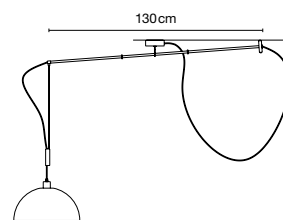

COMPASS

Christophe Mathieu, 1997

Chromed matte steel structure with a silicone wheel that work like a pair of compasses. White methacrylate semi-sphere shade.

Structure

● Matte chrome

Shade

○ White

⦿ E27 LED Globe (ø120) 14W

⦿ E27 FBA (ø120) 18W

Compass basic

Compass

Adjustable height

Range of positions

360° Rotation