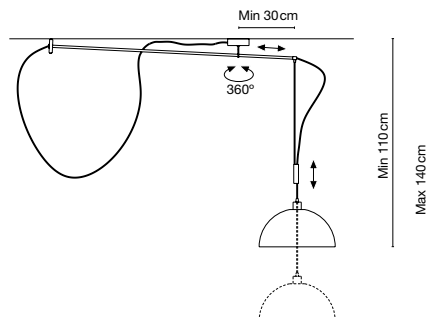

COMPASS

Christophe Mathieu, 1997

Chromed matte steel structure with a silicone wheel that work like a pair of compasses. White methacrylate semi-sphere shade.

Structure

● Matte chrome

Shade

○ White

⦿ E27 LED Globe (ø120) 14W

⦿ E27 FBA (ø120) 18W

Compass basic

Compass

Adjustable height

Range of positions

360° Rotation