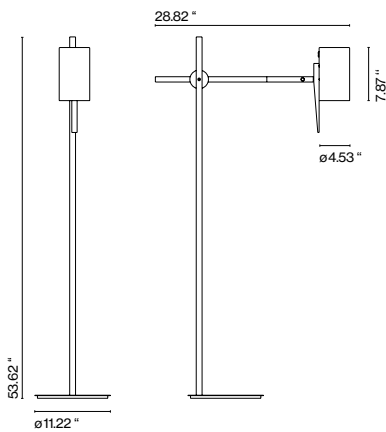

Scantling

Mathias Hahn

marset

Scantling P73

Scantling P73

E26 LED TYPE A 11W

120 V - 60 Hz

Black braided cloth electrical cord

Lacquered iron stem and base. Solid oak arm supports a lacquered aluminum shade. The switch is built into the diffuser.

Structure

White-Oak

Shade

White (Ral 9010)

Dry locations only

[Download](#) Assembly Instructions