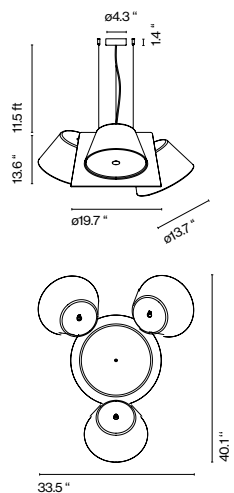

Tam Tam 5

Tam Tam 3

Tam Tam 5

13x E26 LEDTYPE A 11W

Tam Tam 3

9x E26 LED TYPE A 11W

Tam Tam Mini

5x E26 LED TYPE A 11W

Central shade in white or black lacquered aluminum, to which are attached three satellite shades that can be rotated through 360° and they can be combined in black, off-white, orange, brown, green or sand. An opalescent methacrylate diffuser over the open end softens the light.

Dry locations only

Central shade

- Black semi-matt (RAL 9011)
- Off-White semi-matt (RAL 1013)
- Blue grey semi-matt (RAL 7031)
- Khaki semi-matt (RAL 7008)

- [Download](#) Assembly Instructions
- [Download](#) Photometric Data
- [Download](#) 2D
- [Download](#) 3D

Satellite shades

- Black semi-matt (RAL 9011)
- Off-white semi-matt (RAL 1013)
- Sand semi-matt (RAL 7032)
- Silver grey semi-matt (RAL 7001)
- Olive yellow semi-matt (RAL 1020)
- Orange semi-matt (RAL 2000)
- Brown grey semi-matt (RAL 7013)

Range

Watch the video

marsetusa@marset.com
www.marset.com

WARNING. California Proposition 65 Warning for California Consumers. This product can expose you to chemicals including wood dust and lead which are known to the State of California to cause cancer or birth defects or other reproductive harm. For more information go to www.P65Warnings.ca.gov

Tam Tam Mini

Tam Tam, a new perception in the world of lamps, which extols repetitiveness by focusing on the archetypal lampshade: a number of light sources pointed in different directions, geometrically arranged to invoke a feeling of organized chaos.