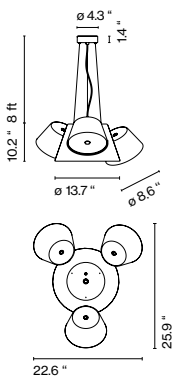

Tam Tam Mini

Tam Tam, a new perception in the world of lamps, which extols repetitiveness by focusing on the archetypal lampshade: a number of light sources pointed in different directions, geometrically arranged to invoke a feeling of organized chaos.