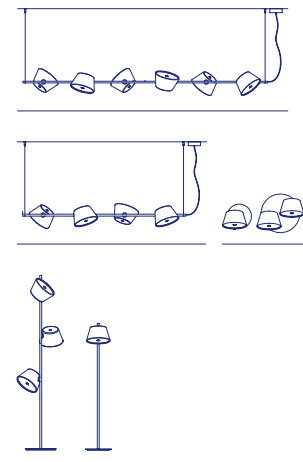

Range

Watch the video

marsetusa@marset.com
www.marset.com

WARNING. California Proposition 65 Warning for California Consumers. This product can expose you to chemicals including wood dust and lead which are known to the State of California to cause cancer or birth defects or other reproductive harm. For more information go to www.P65Warnings.ca.gov