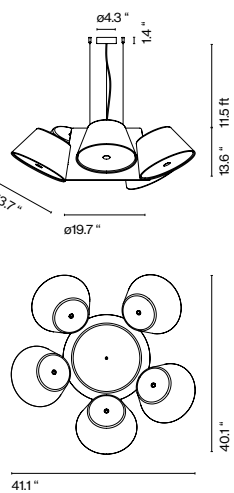

Tam Tam 5

Tam Tam 3

Tam Tam 5

13x E26 LEDTYPE A 11W

Tam Tam 3

9x E26 LED TYPE A 11W

Tam Tam Mini

5x E26 LED TYPE A 11W

Central shade in white or black lacquered aluminum, to which are attached three satellite shades that can be rotated through 360° and they can be combined in black, off-white, orange, brown, green or sand. An opalescent methacrylate diffuser over the open end softens the light.

Dry locations only

Central shade

- Black semi-matt (RAL 9011)
- Off-White semi-matt (RAL 1013)
- Blue grey semi-matt (RAL 7031)
- Khaki semi-matt (RAL 7008)

- [Download](#) Assembly Instructions
- [Download](#) Photometric Data
- [Download](#) 2D
- [Download](#) 3D

Satellite shades

- Black semi-matt (RAL 9011)
- Off-white semi-matt (RAL 1013)
- Sand semi-matt (RAL 7032)
- Silver grey semi-matt (RAL 7001)
- Olive yellow semi-matt (RAL 1020)
- Orange semi-matt (RAL 2000)
- Brown grey semi-matt (RAL 7013)

Range

Watch the video

marsetusa@marset.com
www.marset.com

WARNING. California Proposition 65 Warning for California Consumers. This product can expose you to chemicals including wood dust and lead which are known to the State of California to cause cancer or birth defects or other reproductive harm. For more information go to www.P65Warnings.ca.gov

Tam Tam Mini

Tam Tam, a new perception in the world of lamps, which extols repetitiveness by focusing on the archetypal lampshade: a number of light sources pointed in different directions, geometrically arranged to invoke a feeling of organized chaos.