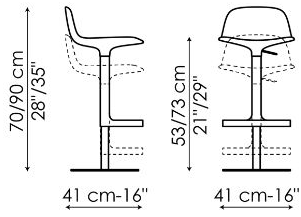

central metal support base with integrated footrest is equipped with a precise swivel movement and is adjustable in height. The Bonnie design plastic bar stool is also ideal for places intended for collective use such as bars and hotels.

Data sheet

Bonnie h 70-90

Width: 41cm

Depth: 41cm

Height: 70-90cm

Finishes

SEAT

Plastic