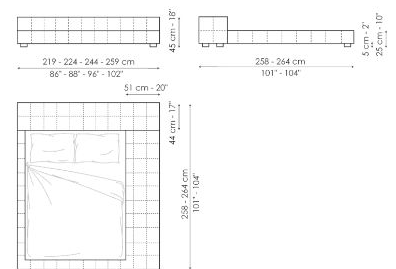

Data sheet

Squaring basso

Width: 179-183-203-219cm

Depth: 234-240cm

Height: 60-65cm

Squaring alto

Width: 179-183-203-219cm

Depth: 234-240cm

Height: 100-106cm

Squaring isola alta variante A

Width: 179-183-203-219cm

Depth: 258-264cm

Height: 45cm

Squaring isola alta variante B

Width: 179-183-203-219cm

Depth: 278-284cm

Height: 45cm

Squaring penisola

Width: 239-244-264-279cm

Depth: 278-284cm

Height: 45cm

Squaring penisola variante A

Width: 219-224-244-259cm

Depth: 258-264cm

Height: 45cm

Squaring penisola variante B

Width: 219-224-244-259cm

Depth: 278-284cm

Height: 45cm

Squaring penisola variante C

Width: 239-244-264-279cm

Depth: 258-264cm