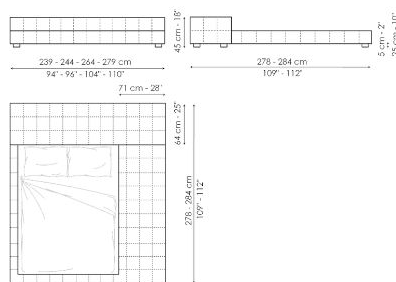

Data sheet

Squaring basso

Width: 179-183-203-219cm

Depth: 234-240cm

Height: 60-65cm

Squaring alto

Width: 179-183-203-219cm

Depth: 234-240cm

Height: 100-106cm

Squaring isola alta variante A

Width: 179-183-203-219cm

Depth: 258-264cm

Height: 45cm

Squaring isola alta variante B

Width: 179-183-203-219cm

Depth: 278-284cm

Height: 45cm

Squaring penisola

Width: 239-244-264-279cm

Depth: 278-284cm

Height: 45cm

Squaring penisola variante A

Width: 219-224-244-259cm

Depth: 258-264cm

Height: 45cm

Squaring penisola variante B

Width: 219-224-244-259cm

Depth: 278-284cm

Height: 45cm

Squaring penisola variante C

Width: 239-244-264-279cm

Depth: 258-264cm