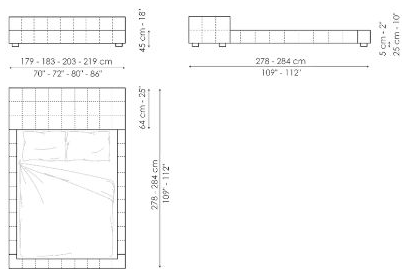

Data sheet

Squaring basso

Width: 179-183-203-219cm

Depth: 234-240cm

Height: 60-65cm

Squaring alto

Width: 179-183-203-219cm

Depth: 234-240cm

Height: 100-106cm

Squaring isola alta variante A

Width: 179-183-203-219cm

Depth: 258-264cm

Height: 45cm

Squaring isola alta variante B

Width: 179-183-203-219cm

Depth: 278-284cm

Height: 45cm

Squaring penisola

Width: 239-244-264-279cm

Depth: 278-284cm

Height: 45cm

Squaring penisola variante A

Width: 219-224-244-259cm

Depth: 258-264cm

Height: 45cm

Squaring penisola variante B

Width: 219-224-244-259cm

Depth: 278-284cm

Height: 45cm

Squaring penisola variante C

Width: 239-244-264-279cm

Depth: 258-264cm