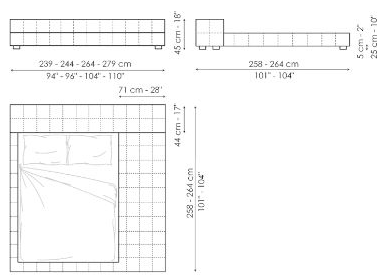

Data sheet

Squaring basso

Width: 179-183-203-219cm

Depth: 234-240cm

Height: 60-65cm

Squaring alto

Width: 179-183-203-219cm

Depth: 234-240cm

Height: 100-106cm

Squaring isola alta variante A

Width: 179-183-203-219cm

Depth: 258-264cm

Height: 45cm

Squaring isola alta variante B

Width: 179-183-203-219cm

Depth: 278-284cm

Height: 45cm

Squaring penisola

Width: 239-244-264-279cm

Depth: 278-284cm

Height: 45cm

Squaring penisola variante A

Width: 219-224-244-259cm

Depth: 258-264cm

Height: 45cm

Squaring penisola variante B

Width: 219-224-244-259cm

Depth: 278-284cm

Height: 45cm

Squaring penisola variante C

Width: 239-244-264-279cm

Depth: 258-264cm