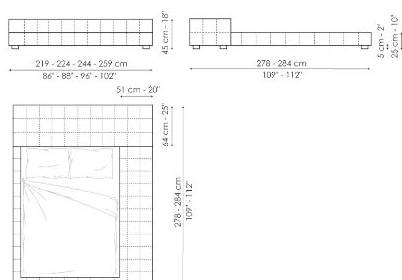

Data sheet

Squaring basso

Width: 179-183-203-219cm

Depth: 234-240cm

Height: 60-65cm

Squaring alto

Width: 179-183-203-219cm

Depth: 234-240cm

Height: 100-106cm

Squaring isola alta variante A

Width: 179-183-203-219cm

Depth: 258-264cm

Height: 45cm

Squaring isola alta variante B

Width: 179-183-203-219cm

Depth: 278-284cm

Height: 45cm

Squaring penisola

Width: 239-244-264-279cm

Depth: 278-284cm

Height: 45cm

Squaring penisola variante A

Width: 219-224-244-259cm

Depth: 258-264cm

Height: 45cm

Squaring penisola variante B

Width: 219-224-244-259cm

Depth: 278-284cm

Height: 45cm

Squaring penisola variante C

Width: 239-244-264-279cm

Depth: 258-264cm