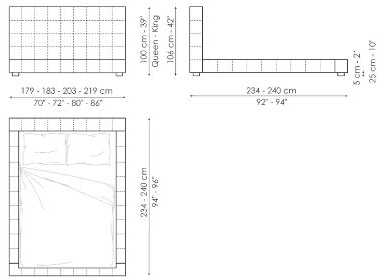

Data sheet

Squaring basso

Width: 179-183-203-219cm

Depth: 234-240cm

Height: 60-65cm

Squaring alto

Width: 179-183-203-219cm

Depth: 234-240cm

Height: 100-106cm

Squaring isola alta variante A

Width: 179-183-203-219cm

Depth: 258-264cm

Height: 45cm

Squaring isola alta variante B

Width: 179-183-203-219cm

Depth: 278-284cm

Height: 45cm

Squaring penisola

Width: 239-244-264-279cm

Depth: 278-284cm

Height: 45cm

Squaring penisola variante A

Width: 219-224-244-259cm

Depth: 258-264cm

Height: 45cm

Squaring penisola variante B

Width: 219-224-244-259cm

Depth: 278-284cm

Height: 45cm

Squaring penisola variante C

Width: 239-244-264-279cm

Depth: 258-264cm