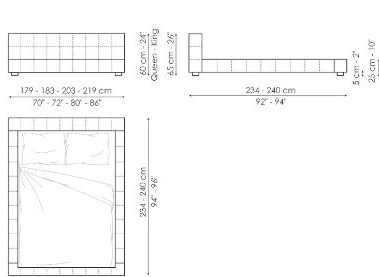

Data sheet

Squaring basso

Width: 179-183-203-219cm

Depth: 234-240cm

Height: 60-65cm

Squaring alto

Width: 179-183-203-219cm

Depth: 234-240cm

Height: 100-106cm

Squaring isola alta variante A

Width: 179-183-203-219cm

Depth: 258-264cm

Height: 45cm

Squaring isola alta variante B

Width: 179-183-203-219cm

Depth: 278-284cm

Height: 45cm

Squaring penisola

Width: 239-244-264-279cm

Depth: 278-284cm

Height: 45cm

Squaring penisola variante A

Width: 219-224-244-259cm

Depth: 258-264cm

Height: 45cm

Squaring penisola variante B

Width: 219-224-244-259cm

Depth: 278-284cm

Height: 45cm

Squaring penisola variante C

Width: 239-244-264-279cm

Depth: 258-264cm