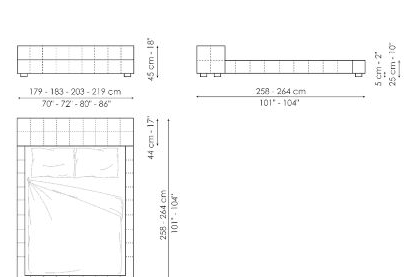

Data sheet

Squaring basso

Width: 179-183-203-219cm

Depth: 234-240cm

Height: 60-65cm

Squaring alto

Width: 179-183-203-219cm

Depth: 234-240cm

Height: 100-106cm

Squaring isola alta variante A

Width: 179-183-203-219cm

Depth: 258-264cm

Height: 45cm

Squaring isola alta variante B

Width: 179-183-203-219cm

Depth: 278-284cm

Height: 45cm

Squaring penisola

Width: 239-244-264-279cm

Depth: 278-284cm

Height: 45cm

Squaring penisola variante A

Width: 219-224-244-259cm

Depth: 258-264cm

Height: 45cm

Squaring penisola variante B

Width: 219-224-244-259cm

Depth: 278-284cm

Height: 45cm

Squaring penisola variante C

Width: 239-244-264-279cm

Depth: 258-264cm