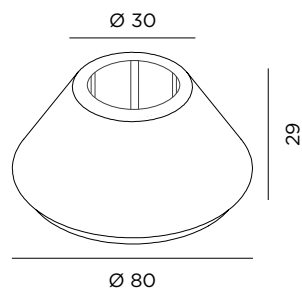

CONIQUE 29

Conique

Finiture

Corten
Acciaio inox satinato AISI 304
Mastral brunito per interni
Mastral brunito per esterni
Acciaio inox verniciato
Ferro verniciato per interni

Finishes

Corten
Satin stainless steel Aisi 304
Bronzed mastral for indoors
Bronzed mastral for outdoors
Lacquered stainless steel
Lacquered iron for indoors

CONIQUE 104

🪴 Ø 20 H 17 cm

🏋️ 20 Kg

CONIQUE 64

🪴 Ø 20 H 17 cm

🏋️ 15 Kg

CONIQUE 29

🪴 Ø 20 H 17 cm

🏋️ 10 Kg