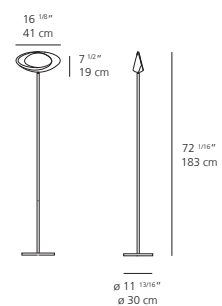

indirect and diffused

LIGHT SOURCE

LED

29W 3000K >90CRI

or

29W 2700K >90CRI

DIMMING FEATURE

dimmer on cord

DIMENSIONS

FINISH

white

CABILDO wall

EMISSION

indirect and diffused

LIGHT SOURCE

LED