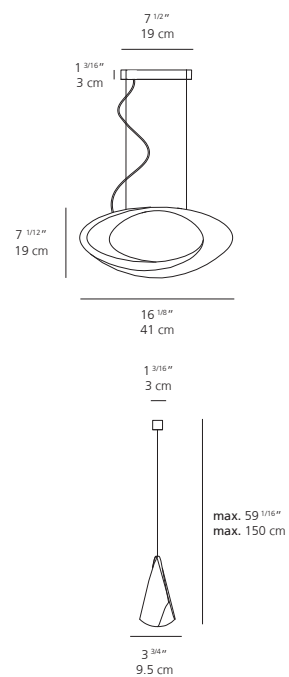

CABILDO suspension

EMISSION

indirect and diffused

LIGHT SOURCE

LED

29W 3000K >90CRI

or

29W 2700K >90CRI

DIMMING FEATURE

dimmable

DIMENSIONS

FINISH

☐ white

CERTIFICATIONS

c.UL.us listed