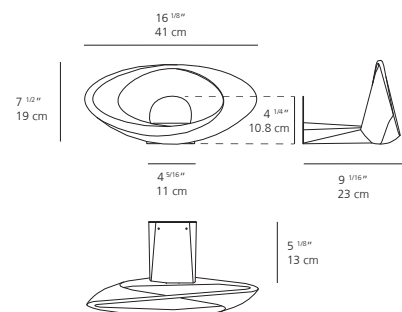

CABILDO wall

EMISSION

indirect and diffused

LIGHT SOURCE

LED

29W 3000K >90CRI

or

29W 2700K >90CRI

DIMMING FEATURE

dimnable

DIMENSIONS

FINISH

☐ white

CERTIFICATIONS

c.UL.us listed