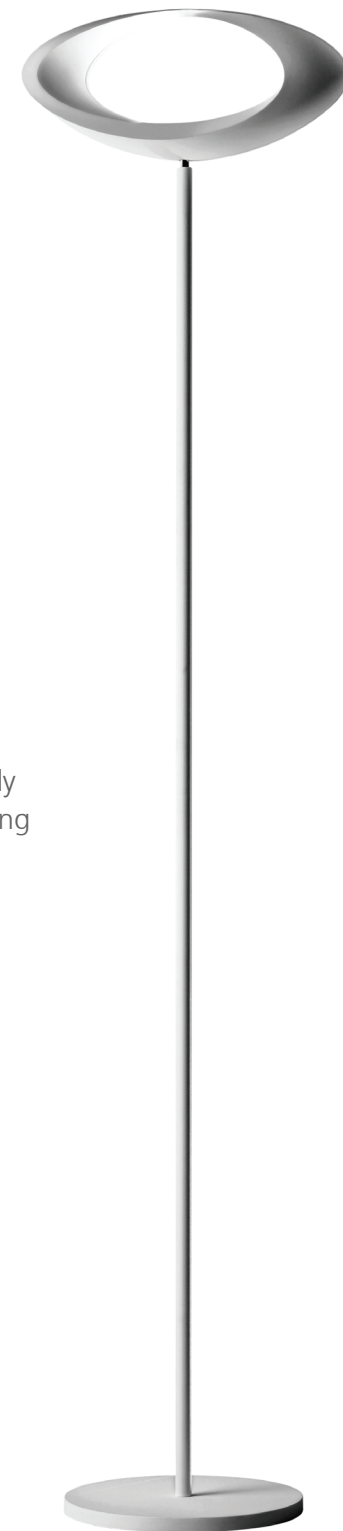

CABILDO

BY
ERIC SOLÈ

Artemide®

ERIC SOLÈ

With a desire for overall simplicity, French designer Eric Sole created functional, futuristic works of art with soft curves which look as good in the dark as when illuminated.

ELEGANT

Cabildo's internally lit pebble-shaped sculptural form intrigues the eye. It looks equally astonishing lit or unlit. The combination of Cabildo suspension, floor, and wall fixtures come together to form a creative consistency to any space, serving as a seamless, sleek and simple design theme.

SEAMLESS

Made in die-cast aluminum with a white painted finish, Cabildo's body lamp creates the illusion of a flowing ring of light with its winding form and indirect light shapes.

CABILDO floor

EMISSION

DIMENSIONS

FINISH

white

CABILDO wall

EMISSION

indirect and diffused

LIGHT SOURCE

LED