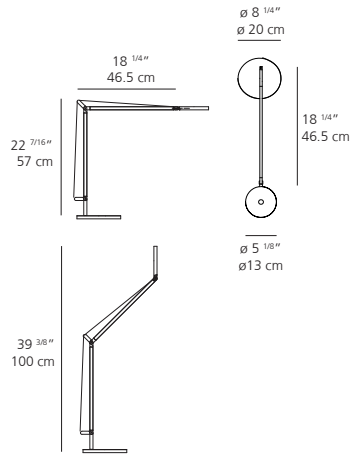

Demetra Table

Technical data

DEMETRA WITH BASE