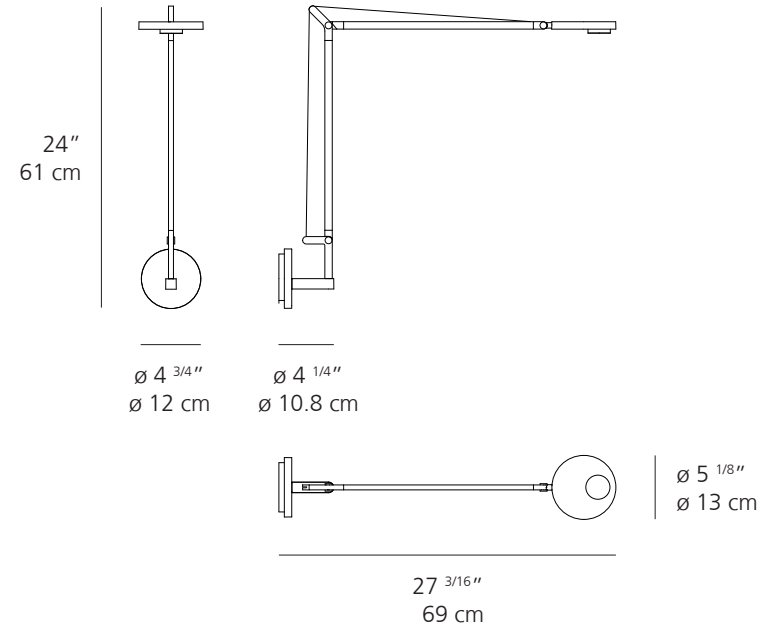

Technical data

MATERIALS

Fully adjustable body and head in painted aluminum.

Tension cables, internal tension springs and external tension control cables in aluminum.

Tilttable and rotatable diffuser with incorporated dimmer switch.

Wall bracket Ø 5 1/8" (13 cm) in anthracite grey, white or titanium grey.

EMISSION

Direct

LIGHT SOURCE

LED 12W 3000K >90CRI
Features anti-glare reflector

DIMMING FEATURE

Dimmable.

FINISH

● Matte Black

CERTIFICATIONS

c.UL.us listed