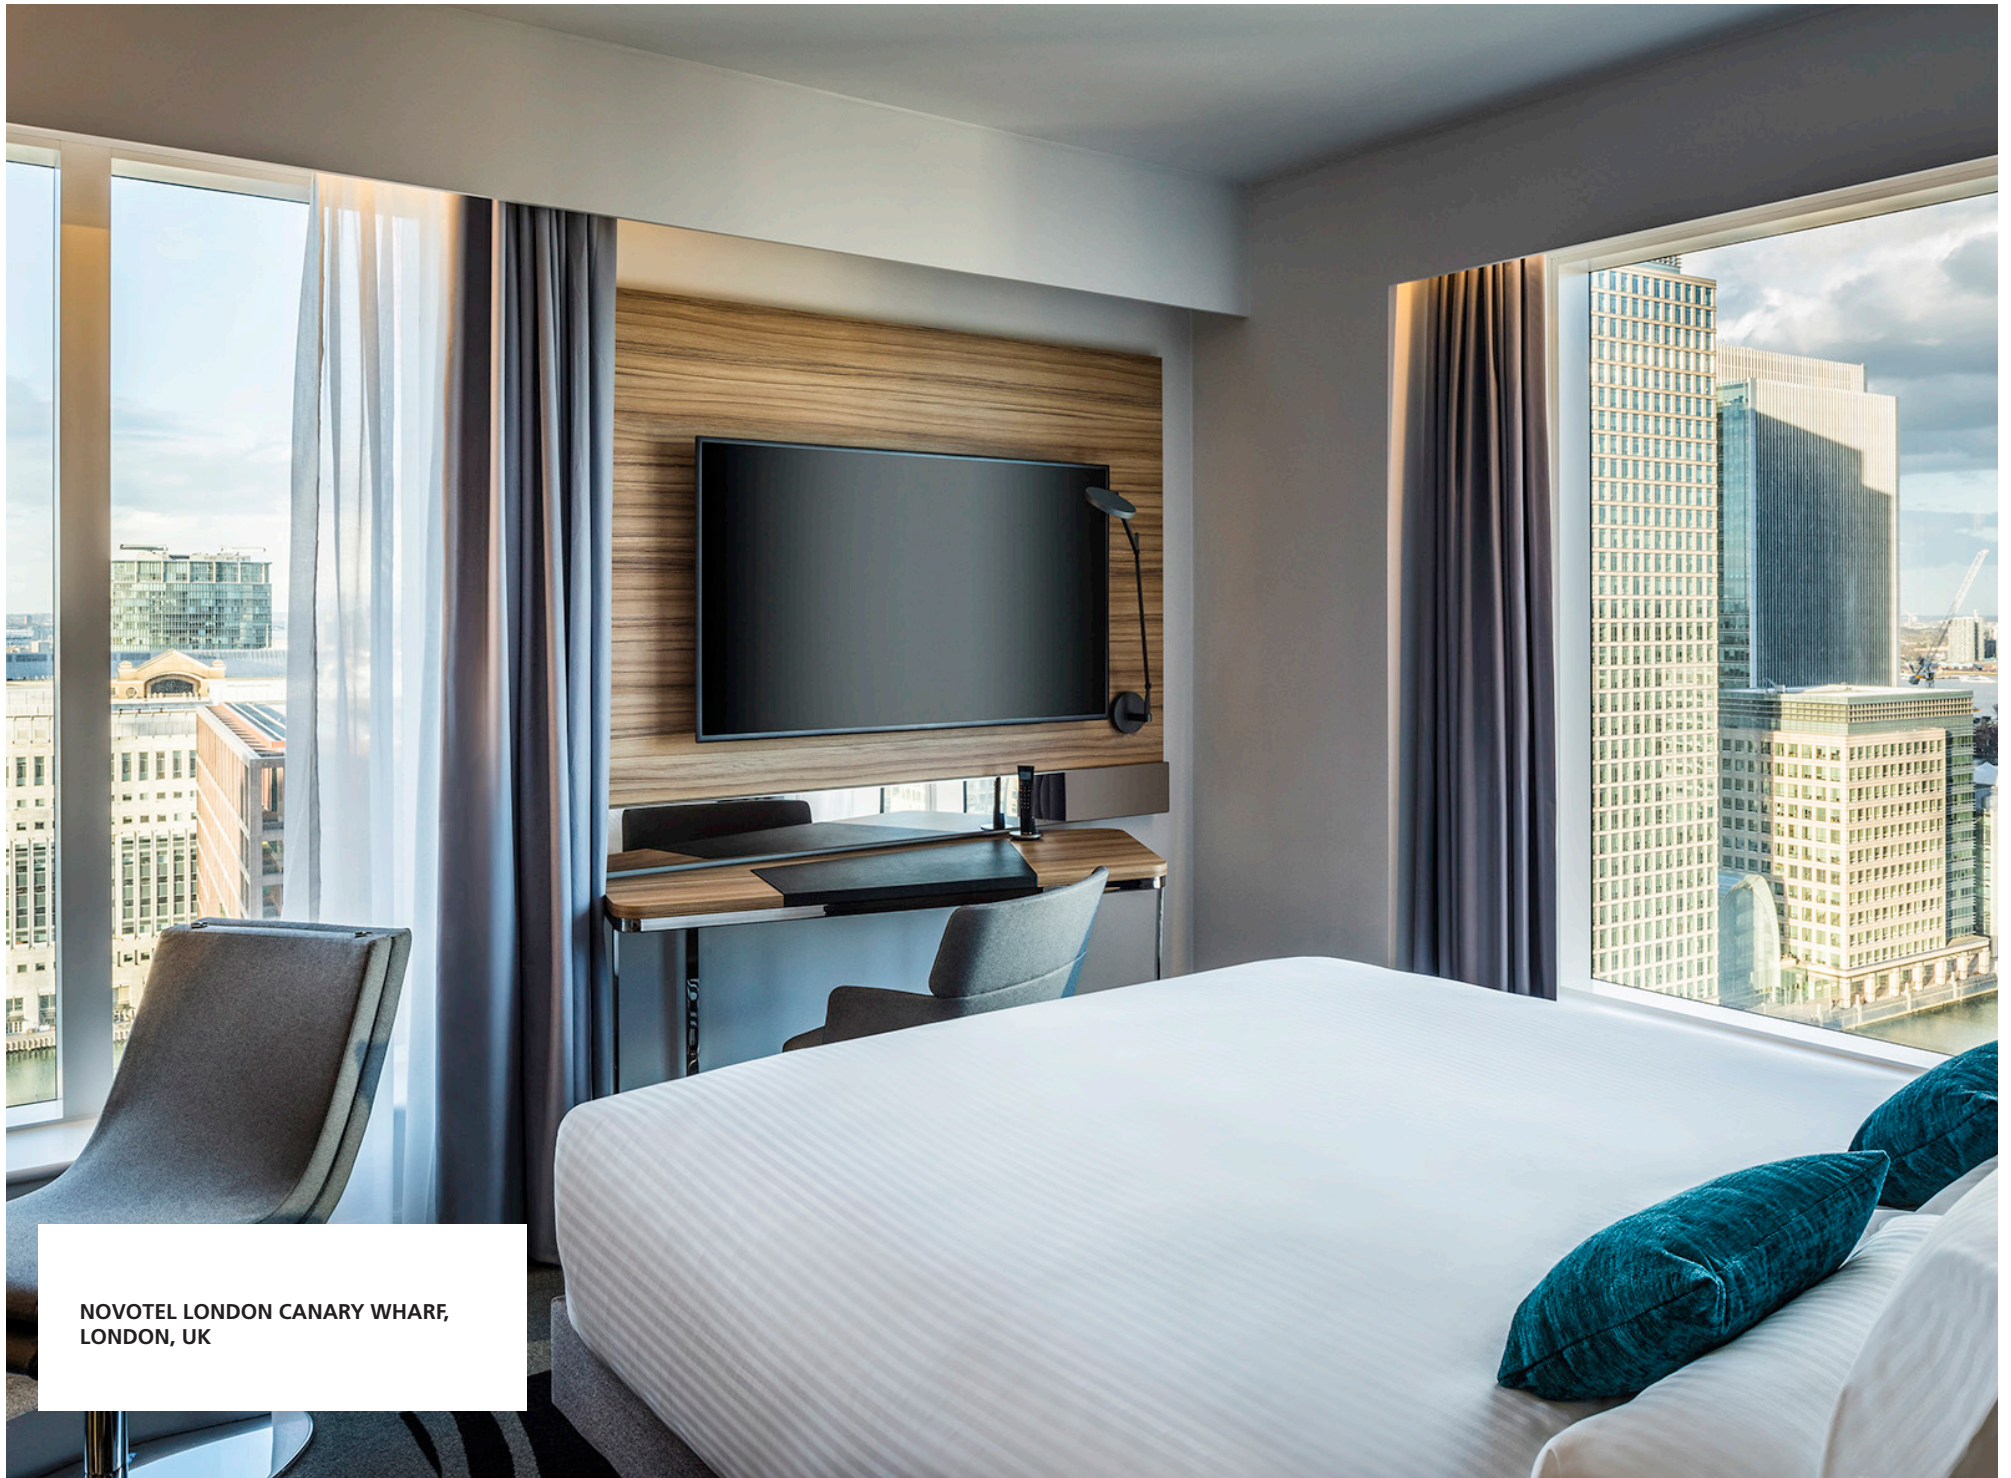

**NOVOTEL LONDON CANARY WHARF,
LONDON, UK**