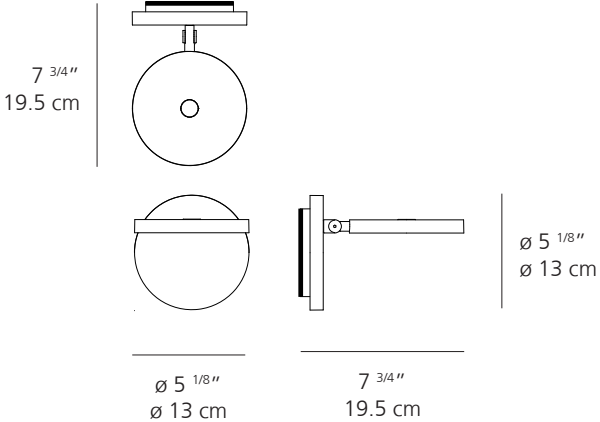

Technical data

MATERIALS	Fully adjustable head in painted aluminum.
EMISSION	Direct and indirect
LIGHT SOURCE	LED 10.6W 2700K >90CRI
DIMMING FEATURE	Available with or without switch. Dimmable when with switch on/off when without switch
FINISH	● Anthracite Grey ○ White ● Matte Black
CERTIFICATIONS	c.UL.us listed