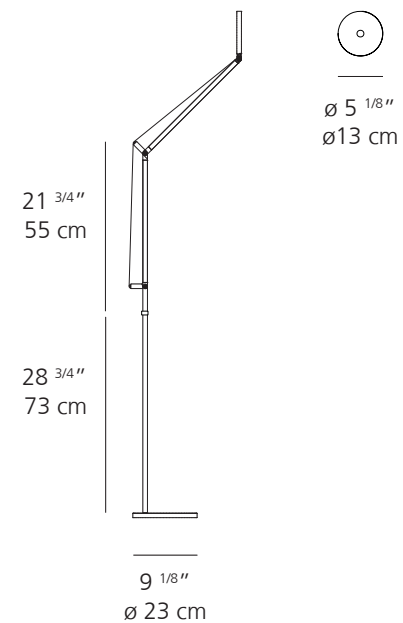

Technical data

MATERIALS	Fully adjustable arms and head in painted aluminum. Floor base in anthracite grey, white or titanium grey.
EMISSION	Direct
LIGHT SOURCE	LED 9W 2700K>90CRI
DIMMING FEATURE	Dimmable. Available with or without sensor (for anthracite grey and white finishes only).
FINISH	● Anthracite Grey ○ White ● Matte Black
CERTIFICATIONS	c.UL.us listed