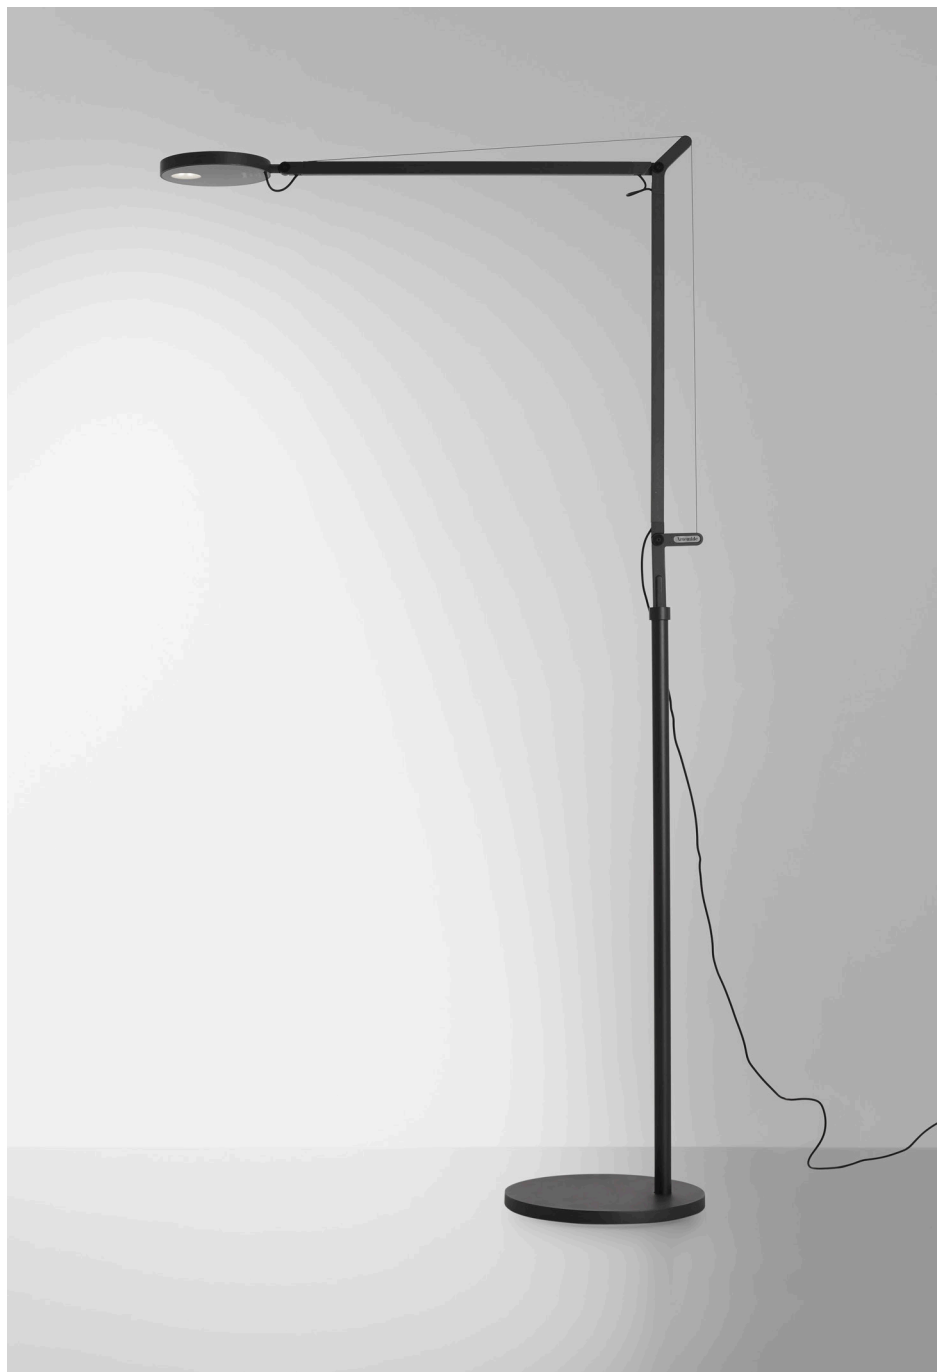

Demetra Floor