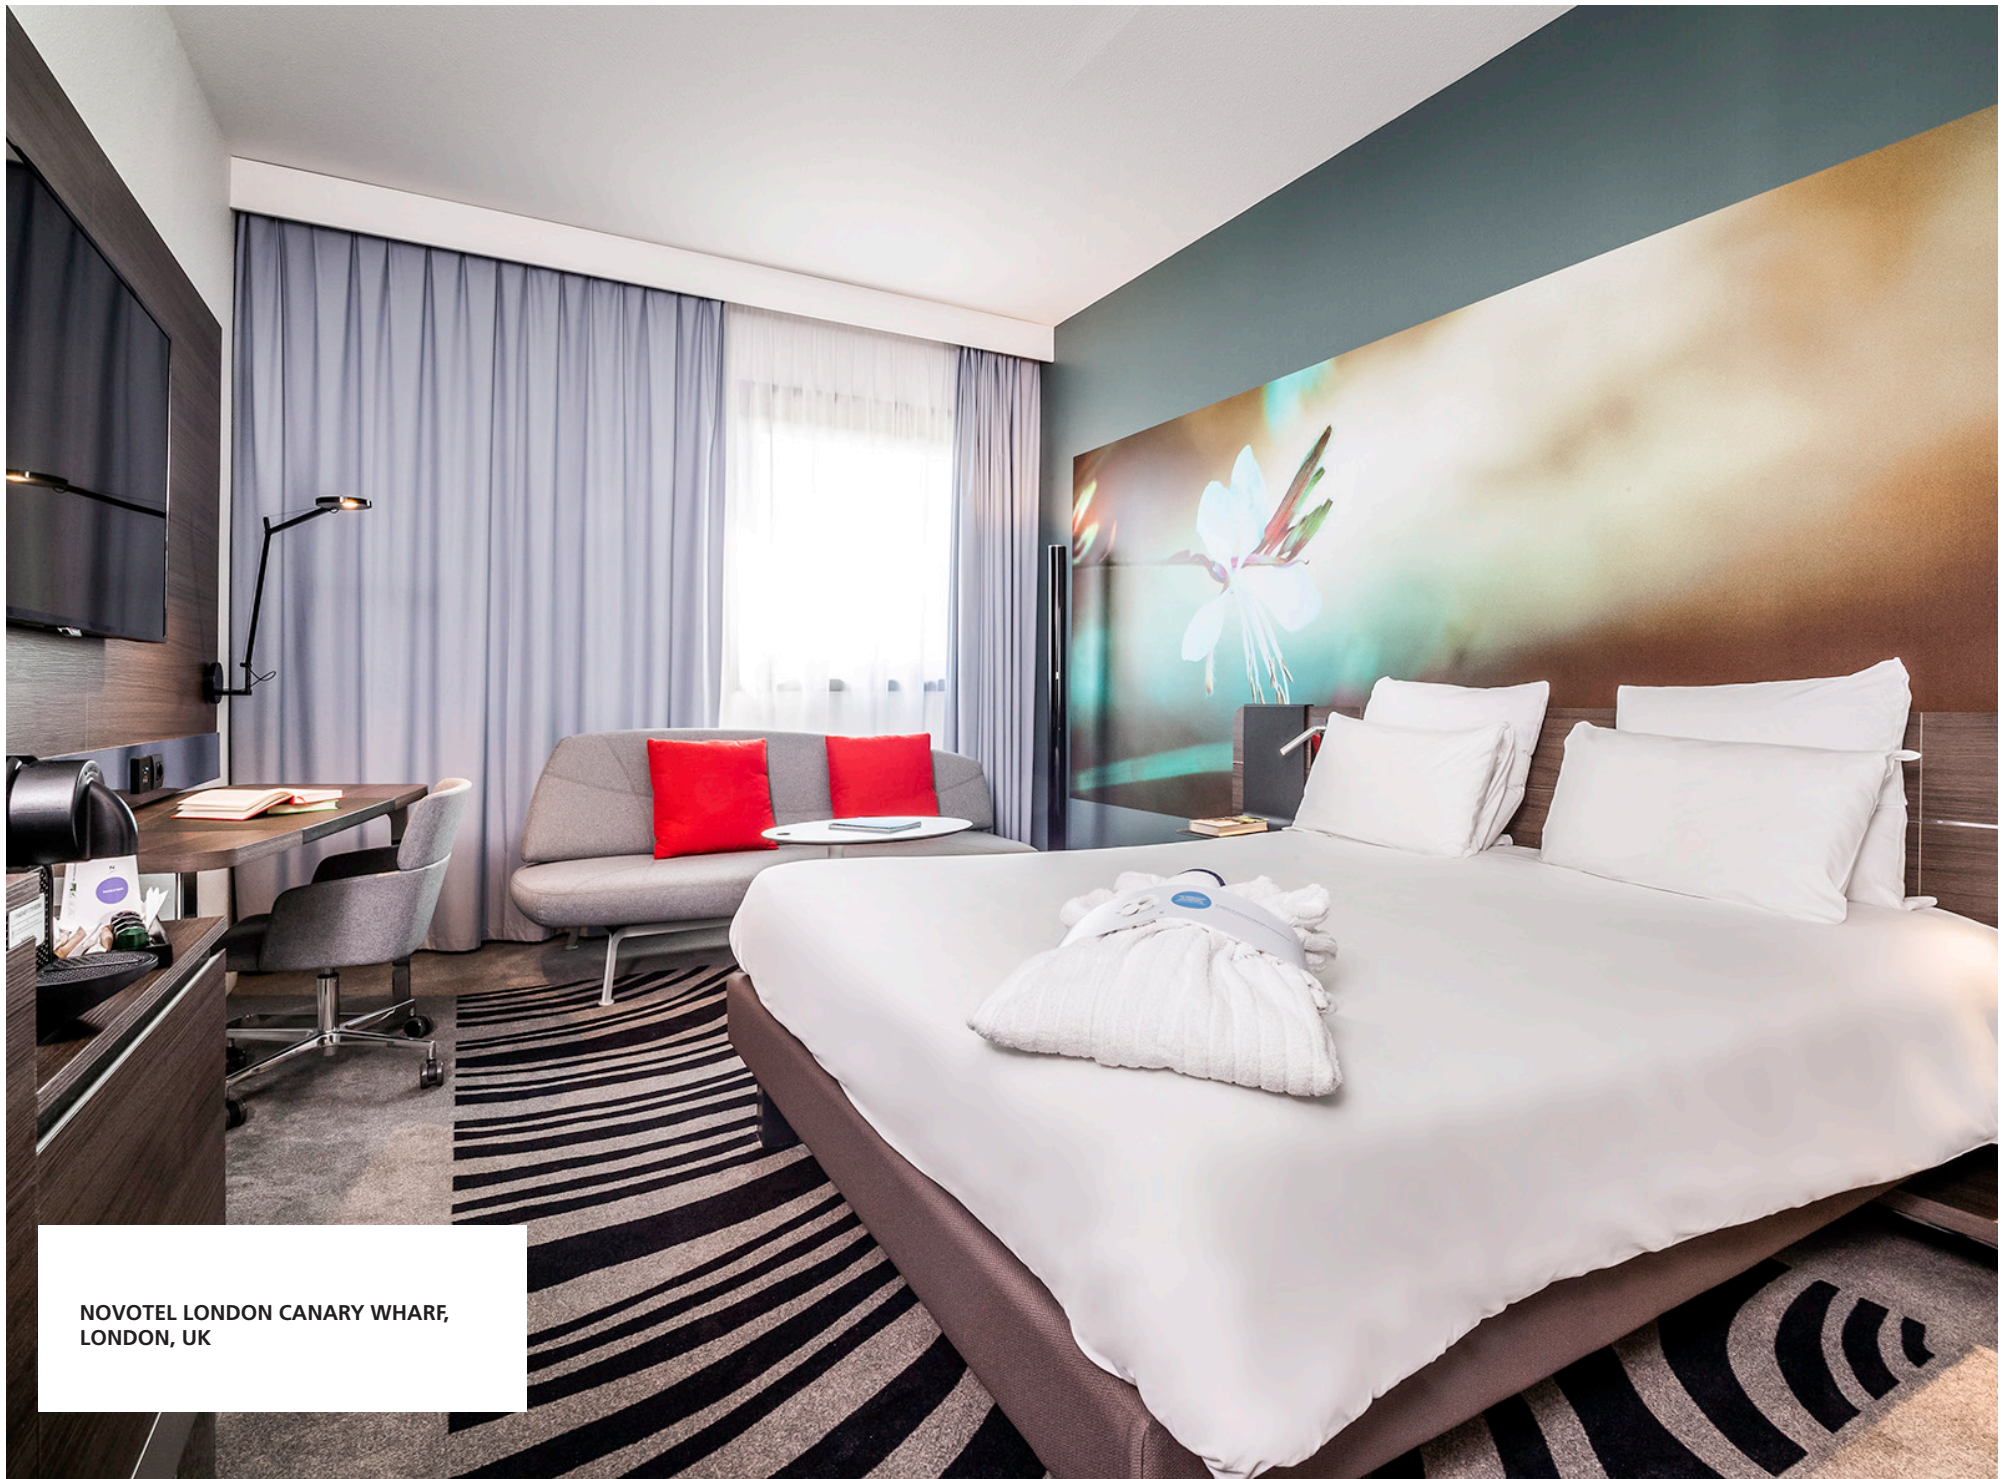

NOVOTEL LONDON CANARY WHARF,
LONDON, UK