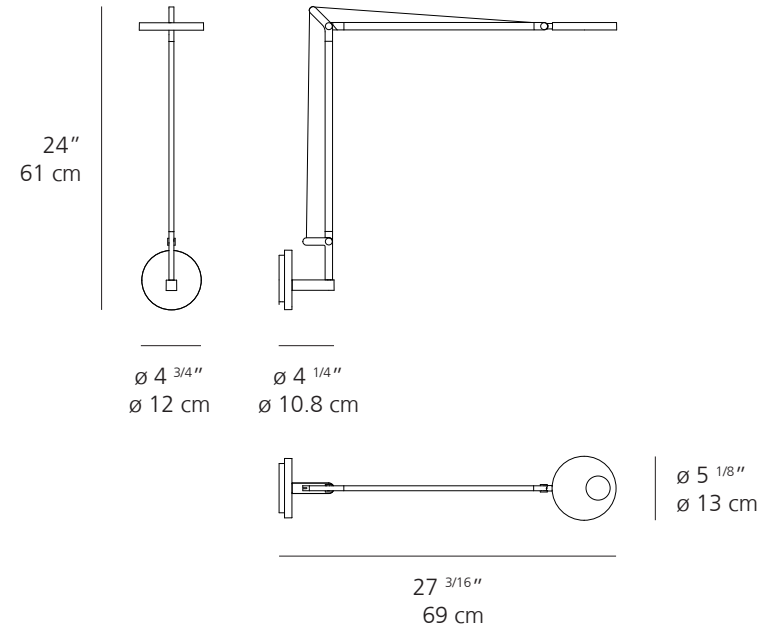

Technical data

MATERIALS

Fully adjustable body and head in painted aluminum.

Tension cables, internal tension springs and external tension control cables in aluminum.

Tilttable and rotatable diffuser with incorporated dimmer switch.

Wall bracket ø 5 1/8" (13 cm) in anthracite grey, white or titanium grey.

EMISSION

Direct

LIGHT SOURCE

LED 9W 2700K >90CRI
Features anti-glare reflector

DIMMING FEATURE

Dimmable.
Available with or without motion sensor.
(available for anthracite grey and white finishes only)

FINISH

- Anthracite Grey
- White
- Matte Black

CERTIFICATIONS

c.UL.us listed