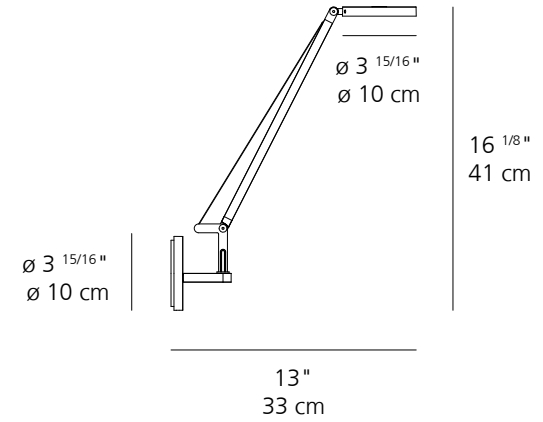

Technical data

MATERIALS	Fully adjustable body and head in painted aluminum. Tension cables, internal tension springs and external tension control cables in aluminum. Tiltable and rotatable diffuser with incorporated dimmer switch. Wall bracket $\varnothing$ 5 1/8" (13 cm) in anthracite grey, white or titanium grey.
EMISSION	Direct
LIGHT SOURCE	LED 7W 3000K >90CRI or 7W 2700K >90CRI
DIMMING FEATURE	Dimmable.
FINISH	● Anthracite Grey ○ White ● Matte Black
CERTIFICATIONS	c.UL.us listed