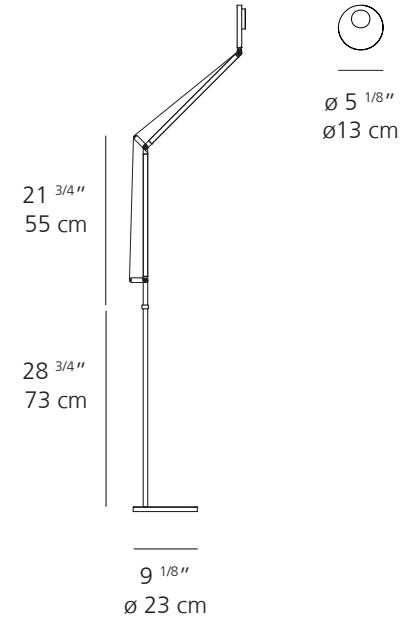

Technical data

MATERIALS	Fully adjustable arms and head in painted aluminum. Floor base in anthracite grey, white or titanium grey.
EMISSION	Direct
LIGHT SOURCE	LED 12W 3000K >90CRI Features anti-glare reflector
DIMMING FEATURE	Dimmable.
FINISH	● Matte Black
CERTIFICATIONS	c.UL.us listed