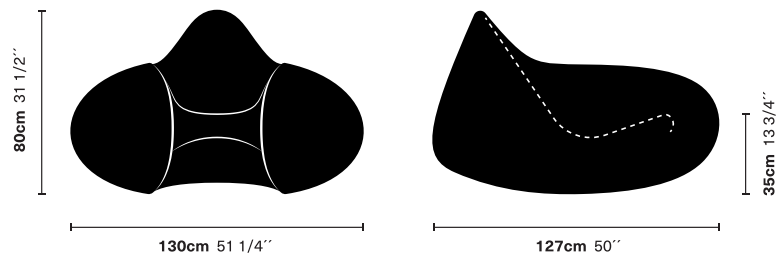

Formula

Designed by Eero Aarnio 1998

The Formula chair is similar to the classic Pastil, with an additional backrest. It is the response to Eero's own personal challenge to combine the sculptural elements of his earlier fibreglass designs with the ergonomic solutions for comfortable seating.

Dimensions:

130 cm width x 127 cm depth x 81 cm height

Weight:

Net weight: 24 kg

Gross weight: 27 kg

Materials:

Fibreglass, Gelcoat finish

Colours: