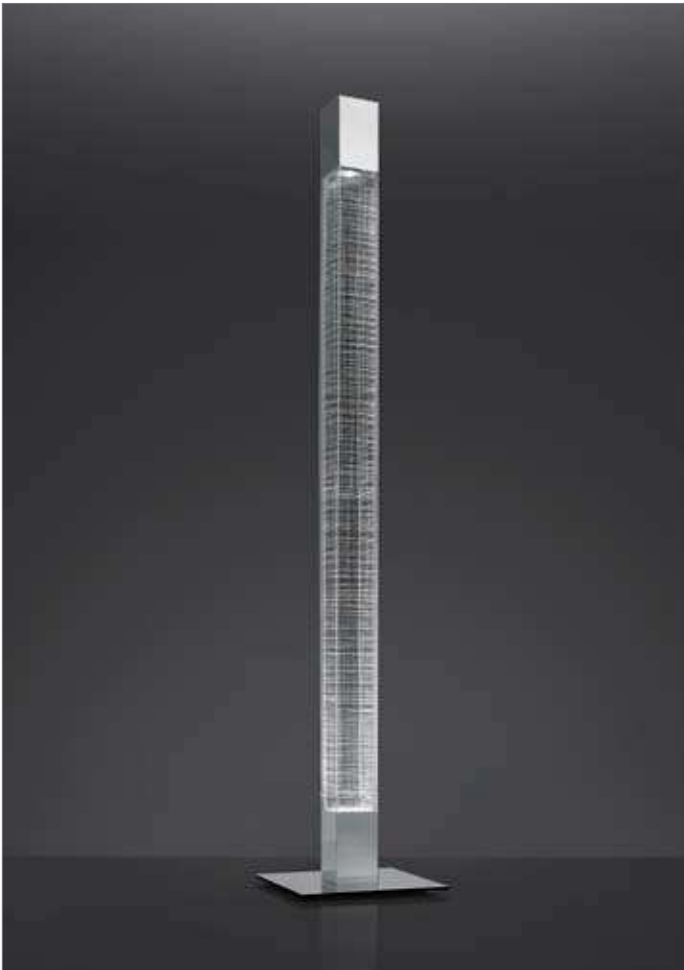

Artemide®

LED

MIMESI

Design Carlotta de Bevilacqua

Carlotta de Bevilacqua

As a designer, entrepreneur and fully established university lecturer, Carlotta de Bevilacqua is one of the major players in the world of contemporary architectural and design.

## MIMESI FLOOR / MIMESI LAMPADAIRE

"Light, architectural space and natural landscape are the main elements of this project, based on principles of reduction of energy and materials. Through the dematerialization of volumes and mimetic transparency, and thanks to a slim recycled aluminum structure and methacrylate body, Mimesi does not hinder the vision, but silently integrates with the surrounding environment".