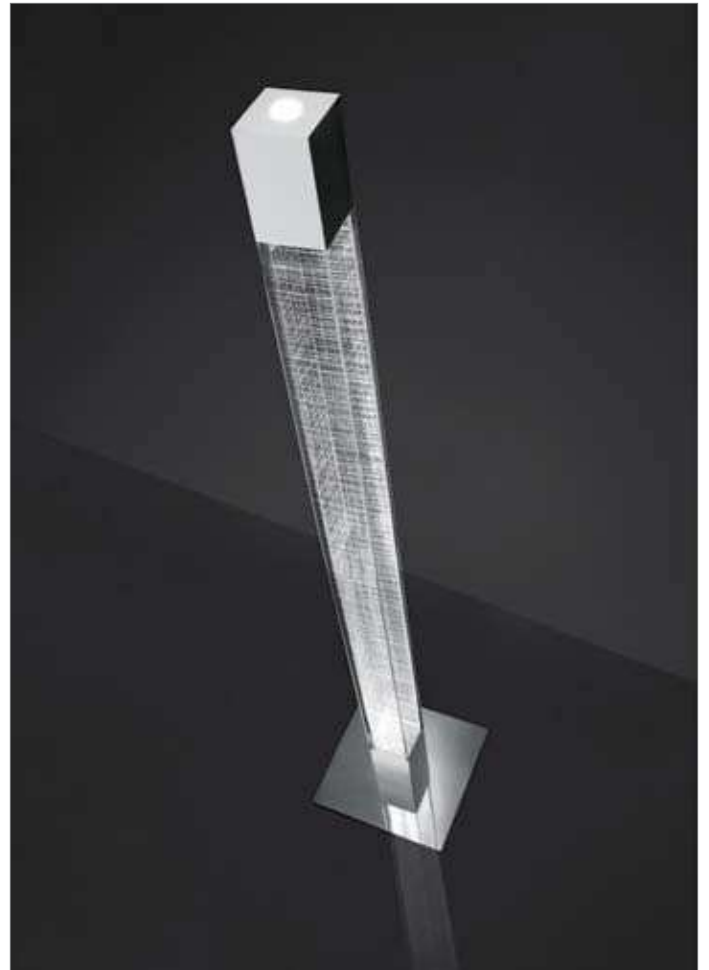

## MIMESI FLOOR / MIMESI LAMPADAIRE

"Light, architectural space and natural landscape are the main elements of this project, based on principles of reduction of energy and materials. Through the dematerialization of volumes and mimetic transparency, and thanks to a slim recycled aluminum structure and methacrylate body, Mimesi does not hinder the vision, but silently integrates with the surrounding environment".