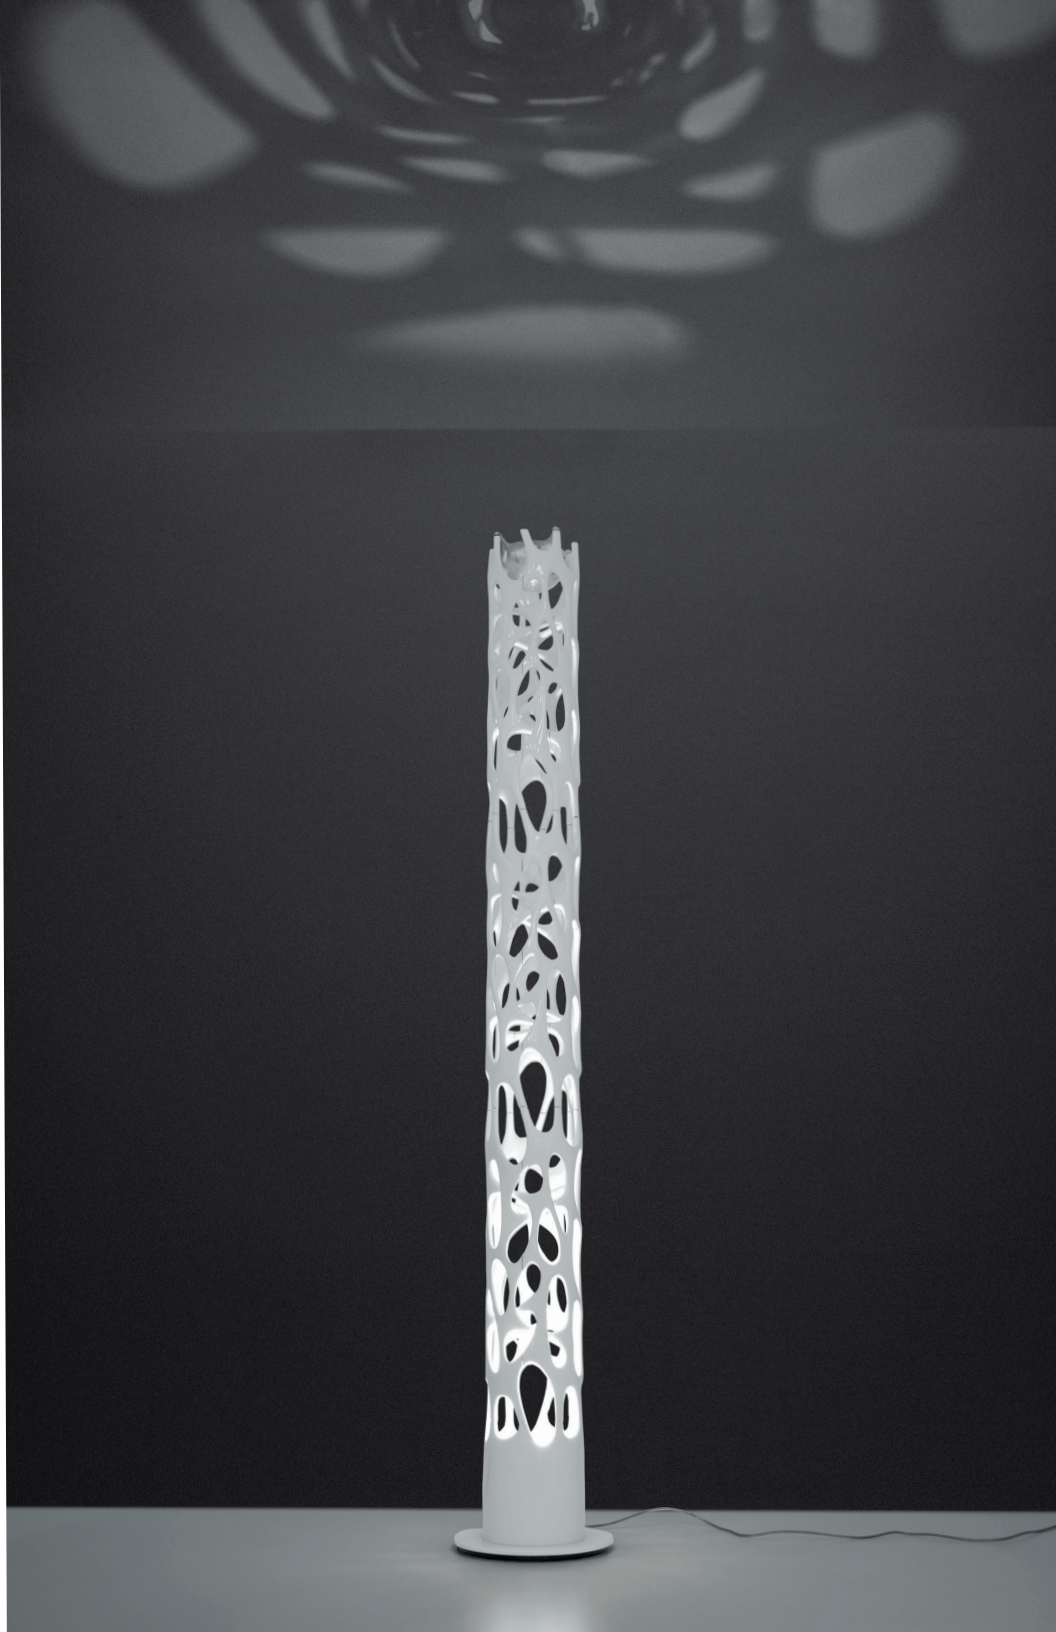

NEW NATURE

BY
ROSS LOVEGROVE

Artemide®

ROSS LOVEGROVE

Born in Wales in 1958, Ross Lovegrove is a visionary industrial designer for whom the inherent logic and beauty of nature are paramount to any man-made object. Having designed everything from modes of transportation to furniture to human-scale electronic devices, minimal organic beauty underlies every concept.

Widely published and award-winning, Lovegrove creates beauty through the marriage of biology and object. His TED talks on the topic of "Fat-Free" organic design have been viewed over 4 million times.

WHIMSICAL

This stylish structure plays with fluid nature-inspired geometries to define a new light condition in space, casting its captivating spell through projected patterns of weaved light and shadow onto walls and other surfaces.

SCULPTURAL

New Nature stands tall as a striking design that becomes a focal point in any room. With a 74 inch height, Ross Lovegrove has created an instantly captivating sculpture.

TECHNOLOGY

New Nature shows a vertical column that is composed of polymer modules fitting together to create a complex structure that harnesses and projects light. The main LED indirect emission is placed on the upper part of the luminaire while the LED diffused emission is located on the base, highlighting the interior of the column and its unique shape. The dual control allows for the independent operation of the two light sources: diffused source is on/off and indirect source is dimmable.