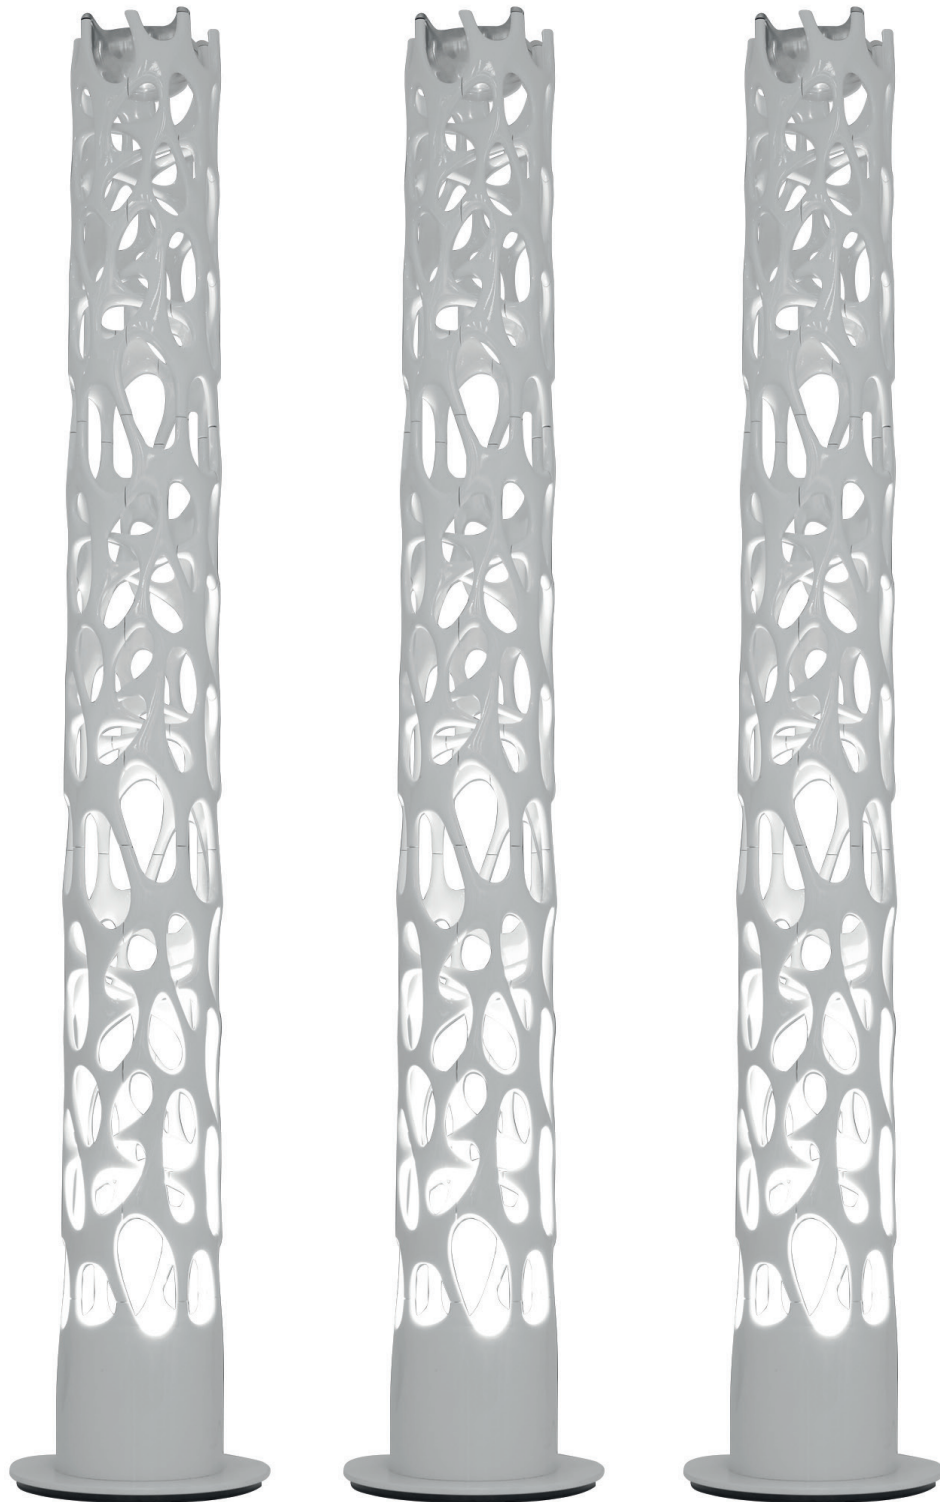

Widely published and award-winning, Lovegrove creates beauty through the marriage of biology and object. His TED talks on the topic of "Fat-Free" organic design have been viewed over 4 million times.

WHIMSICAL

This stylish structure plays with fluid nature-inspired geometries to define a new light condition in space, casting its captivating spell through projected patterns of weaved light and shadow onto walls and other surfaces.

SCULPTURAL

New Nature stands tall as a striking design that becomes a focal point in any room. With a 74 inch height, Ross Lovegrove has created an instantly captivating sculpture.

TECHNOLOGY

New Nature shows a vertical column that is composed of polymer modules fitting together to create a complex structure that harnesses and projects light. The main LED indirect emission is placed on the upper part of the luminaire while the LED diffused emission is located on the base, highlighting the interior of the column and its unique shape. The dual control allows for the independent operation of the two light sources: diffused source is on/off and indirect source is dimmable.

NEW NATURE *floor*

EMISSION

indirect and diffused

LIGHT SOURCE

LED
41W 2700K >90CRI

DIMMING FEATURE

indirect light is dimming and diffused light is on/off

DIMENSIONS