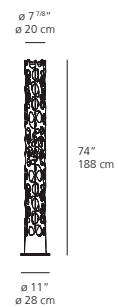

SCULPTURAL

New Nature stands tall as a striking design that becomes a focal point in any room. With a 74 inch height, Ross Lovegrove has created an instantly captivating sculpture.

TECHNOLOGY

New Nature shows a vertical column that is composed of polymer modules fitting together to create a complex structure that harnesses and projects light. The main LED indirect emission is placed on the upper part of the luminaire while the LED diffused emission is located on the base, highlighting the interior of the column and its unique shape. The dual control allows for the independent operation of the two light sources: diffused source is on/off and indirect source is dimmable.

NEW NATURE *floor*

EMISSION

indirect and diffused

LIGHT SOURCE

LED
41W 2700K >90CRI

DIMMING FEATURE

indirect light is dimming and diffused light is on/off

DIMENSIONS