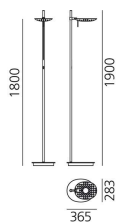

### Reall

A single latest-generation LED light source of just 40W guarantees the same illuminance values that are obtainable with a 400W halogen. Visual lightness and thermodynamics are the main characteristics of the project: the head, made of die-cast aluminium, is appropriately shaped and perforated to form a permeable visual interface for the space where it is placed and facilitates heat exchange, guaranteeing optimum dissipation of the heat produced by the light source

#### LED Floor

750°C IP20

W	Dimensions	Luminous Flux (lm)	Color	Code	Product name
45W	11.1x14.4 inch	2631lm	●	1979030A	Reall Floor - Black
			●	1979020A	Reall Floor - Aluminium
			○	1979010A	Reall Floor - White