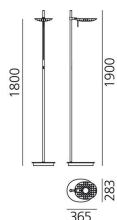

PRODUCT DATA SHEET

Reall

A single latest-generation LED light source of just 40W guarantees the same illuminance values that are obtainable with a 400W halogen. Visual lightness and thermodynamics are the main characteristics of the project: the head, made of die-cast aluminium, is appropriately shaped and perforated to form a permeable visual interface for the space where it is placed and facilitates heat exchange, guaranteeing optimum dissipation of the heat produced by the light source

Black Mirror White

● ● ○

LED Floor

750°C IP20

W	Dimensions	Luminous Flux (lm)	Color	Code	Product name
45W	11.1x14.4 inch	2631lm	●	1979030A	Reall Floor - Black
			●	1979020A	Reall Floor - Aluminium
			○	1979010A	Reall Floor - White