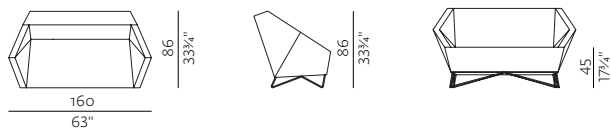

jgl 

SPECIFICATIONS AND TECHNICAL DRAWING

STRUCTURE	solid wood, plywood
SUSPENSION	wave springs
SEAT & BACKREST	HR foam, polyester wadding
BASE	metal + powder coating BLACK
UPHOLSTERY	fabric / leather

[sofa information website](#)

[armchair information website](#)

[pouf information website](#)

2SEATER SOFA

160 × 86, height 86 cm
63" × 33¾", height 33¾"

**ARMCHAIR**

100 × 86, height 86 cm
39¾" × 33¾", height 33¾"

**POUF**

85 × 75, height 42 cm
33¾" × 29¾", height 16¾"