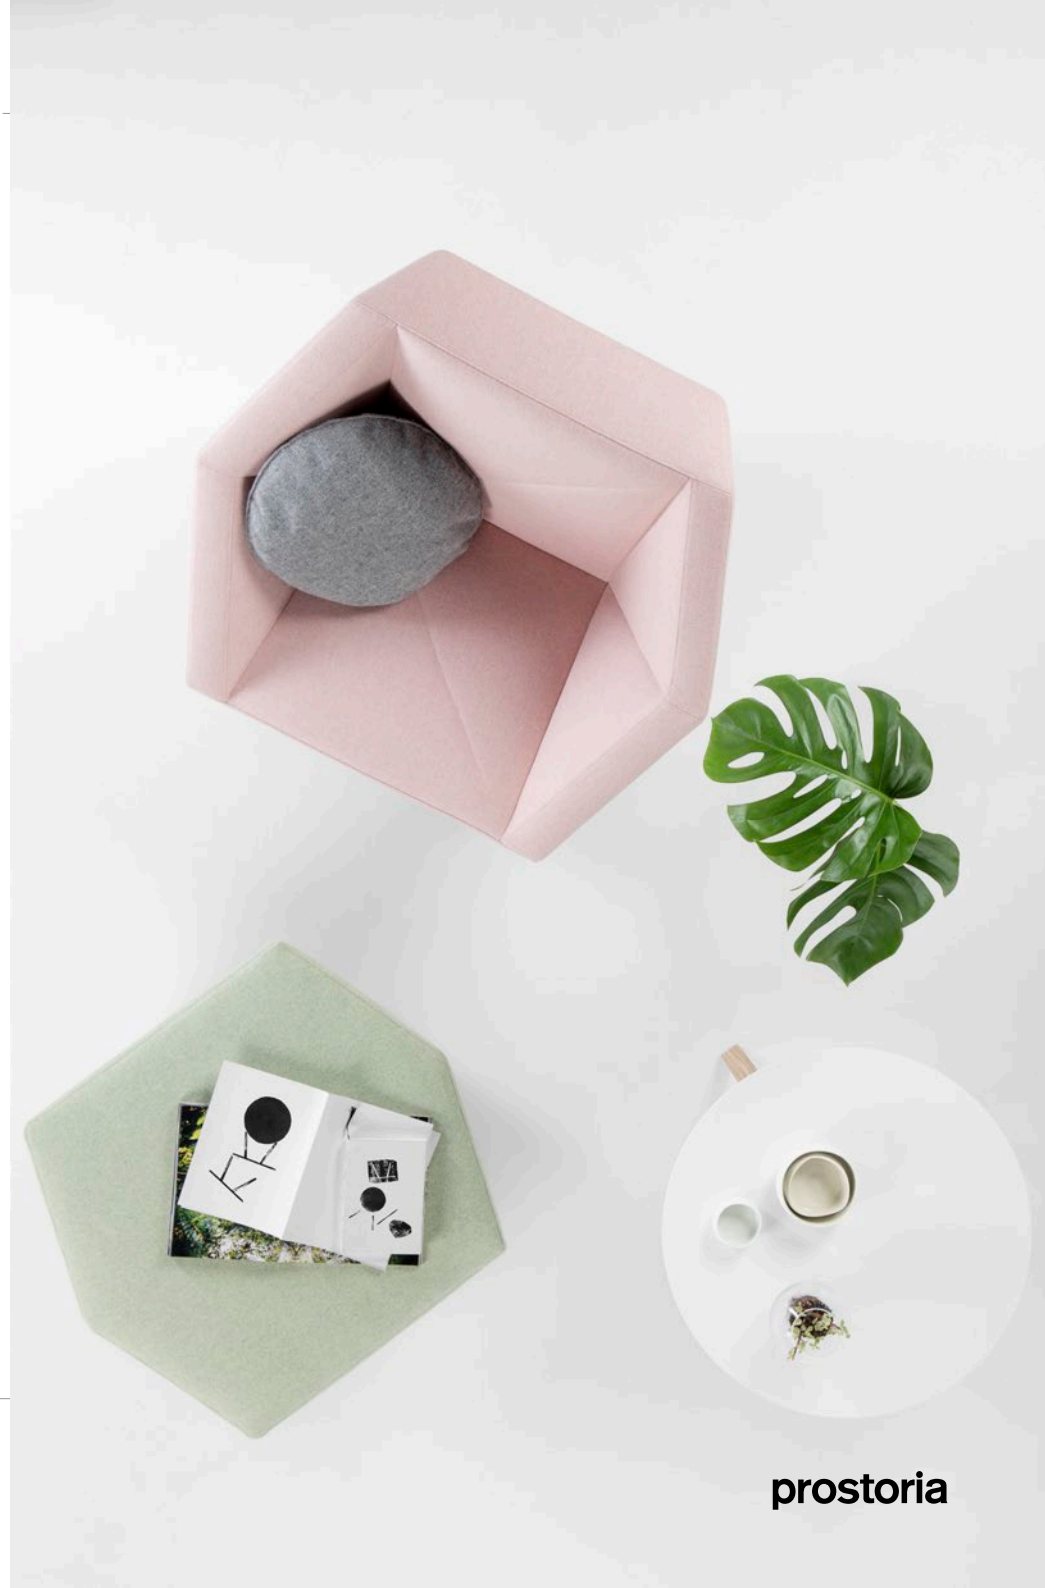

3angle collection

PRODUCT SHEET

prostorja

3angle collection

by GRUPA

3angle collection consists of a sofa, an armchair and a pouf. They will completely change your perspective on sofas starting from the ergonomic shape of the armrests folded in the middle, which imitate the line of a human hand in the sitting position. The accentuated crystal form of 3angle is softened with comfortable padding, creating a perfect combination of a character form and softness necessary for sitting comfort. 3angle is an excellent choice for your business lounges, and at the same time a true refuge for informal and relaxed sitting.

jgl 

SPECIFICATIONS AND TECHNICAL DRAWING

STRUCTURE	solid wood, plywood
SUSPENSION	wave springs
SEAT & BACKREST	HR foam, polyester wadding
BASE	metal + powder coating BLACK
UPHOLSTERY	fabric / leather

[sofa information website](#)