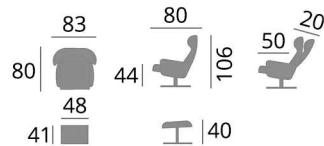

Polar

DesigNature

About Polar

(Unit of measurement cm)

Type

Armchair

Stool(option)

Size

Base

Base F5 in chrome

Base F7 in brushed steel

Polar is an ergonomic recliner armchair with adjustable back/seat for the best possible comfort.

Comes with or without stool.

Choose from a wide selection of fabrics, leather, and two types of base.