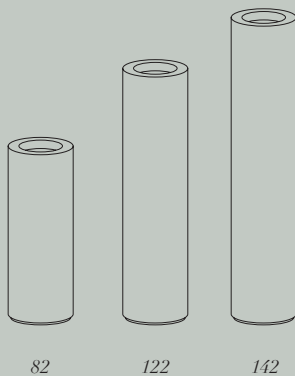

DIMENSIONI DIMENSIONS

Cohiba Large 57

Ø 55cm
height 57cm

Cohiba Large 82

Ø 40cm
height 82cm

Cohiba Slim

Ø 30cm
height 82cm
122cm
142cm

SLIM 82
SLIM 122
SLIM 142