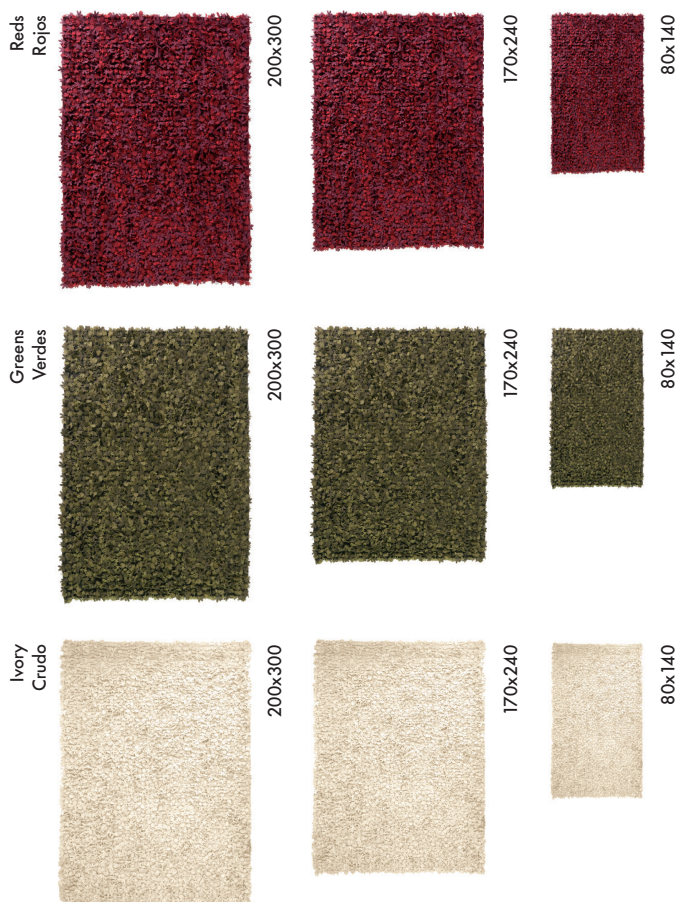

nanimarquina

Little field of flowers

Design by Studio Tord Boontje

Can be dry-cleaned
Se puede lavar en seco

Fiber. 100% Dyed wool felt
Technique. Hand loomed
Density. 750 piezas/m²
Piece height. 60 mm
Weight. 5.40 kg/m²

Fibra. 100% Fieltro de lana teñida
Técnica. Hand loomed
Densidad. 750 piezas/m²
Altura. pelo 60 mm
Peso. 5,40 kg/m²

This rug is not suitable for high traffic areas.

Special sizes available.
Ask for terms and conditions of delivery.