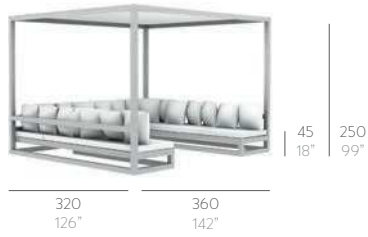

JOSÉ A. GANDÍA-BLASCO

PÉRGOLA SOFÁ

PÉRGOLA SOFÁ | PÉRGOLA. PERGOLA