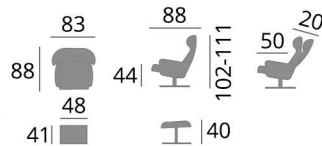

Lyngen

DesigNature

About Lyngen

(Unit of measurement cm)

Type

Armchair

Stool(option)

Size

Base

Base F5 in chrome

Base F7 in aluminium

Lyngen is an ergonomic recliner armchair with adjustable back/seat for the best possible comfort.

Comes with or without stool.

Choose from a wide selection of fabrics, leather , and two types of base.